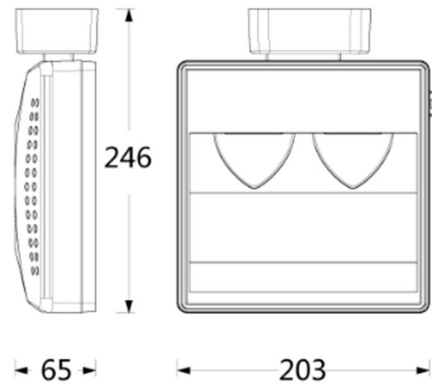

Line Drawing

Product Description

The SHINE PRO wall mounted ceiling wash light is more decorative in architectural lighting. The wall-mounted, ultra-thin and streamlined design integrates well with the overall space. The luminaire is equipped with both horizontal and vertical light distribution systems, combined with an angled structural design. Excellent optical performance and flexible humanized installation accessories can bring users a perfect light environment experience, suitable for public high space functional lighting.

Product Features

- **Body Material:** Aluminum Die-casting Lamp Body
- **Optical System:** Reflector
- **Finish:** Electrostatic Powder Coating
- **Projection Angle:** Vertical $\pm 15^\circ$ adjustment
- **Accessory/Bracket:** /
- **Certification:** CCC
- **IP Rating:** IP65
- **Insulation Class:** Class I
- **Operating Temperature:** $-20^\circ\text{C} \sim 50^\circ\text{C}$

Product Specifications

- **LED Type:** COB
- **Power:** 39.1W (Max)
- **Source Lm:** 2700K 3564lm; 3000K 3864lm; 4000K 4104lm
- **LED Lifetime:** $>50000\text{h-L70 /B10-Ta}25^\circ\text{C(LM-80/TM-21)}$
- **CCT/CRI:** 2700K /3000K /3500K /4000K /5000K, Ra90
- **SDCM:** 3 SDCM (MONO)
- **Input:** 220VC
- **Dimming:** ON-OFF or 0-10V dimming control
- **Net Weight:** Approx. 2.6Kg, excluding packaging

Order Model

Model	Comment	Power (W)	LEDs (quantity)	Max Lumens (lm)	Control Systems	Beam	CCT	Finish
AEW3	C Ceiling Wash	40 40(Max)	COB	2609	EL ON-OFF	U Washer (1:3) W Washer (1:4.5)	27 2700K	WT White BK Black
					220V AC Power Supply		30 3000K	
					DL 0-10V Dimming		35 3500K	
					220V AC Power Supply		40 4000K	
							50 5000K	

Example: AEW3C-40ELU27BK

Note: The wall-washing ratio refers to the distance between the fixture from the ceiling and the ratio of the distance between the two fixtures installed, see the installation instructions.

WAC Lighting
www.waclighting.com (US)
www.waclighting.net (International)

Headquarters
44 Harbor Park Drive • Port Washington, NY
Phone (516) 515.5000 • Fax (516) 515.5050

WAC Lighting Technology (Shanghai) Co., Ltd
14, Lane 299, Bi Sheng Road, Shanghai 201204
Phone (86.21) 3393.3558 • Fax (86.21) 3362.1598