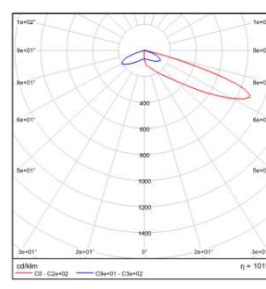

SHINE PRO CEILING WASH - MODEL: AEW3C

Wall Luminaires

WAC LIGHTING

Project Name:

Type:

Accessory

Light Distribution@3000K Data

MODEL :	AEW3C-40ELU27BK
BEAM ANGLE :	18°X100° Polarized 72°
POWER :	41.3W
LUMENS :	2019lm
CBCP :	/
EFFICACY :	49lm/W

MODEL :	AEW3C-40ELW27BK
BEAM ANGLE :	24°X120° Polarized 66°
POWER :	41W
LUMENS :	2609lm
CBCP :	/
EFFICACY :	63.6lm/W

U-shaped Light Distribution

W-shaped Light Distribution