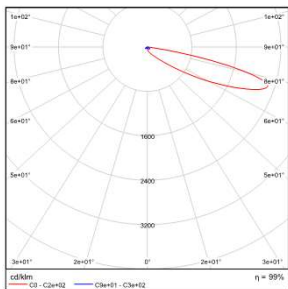

Example: AEW3C-40ELU27BK

Note: The wall-washing ratio refers to the distance between the fixture from the ceiling and the ratio of the distance between the two fixtures installed, see the installation instructions.

SHINE PRO CEILING WASH - MODEL: AEW3C

Wall Luminaires

WAC LIGHTING

Project Name:

Type:

Accessory

Light Distribution@3000K Data

MODEL :	AEW3C-40ELU27BK
BEAM ANGLE :	18°X100° Polarized 72°
POWER :	41.3W
LUMENS :	2019lm
CBCP :	/
EFFICACY :	49lm/W

MODEL :	AEW3C-40ELW27BK
BEAM ANGLE :	24°X120° Polarized 66°
POWER :	41W
LUMENS :	2609lm
CBCP :	/
EFFICACY :	63.6lm/W

U-shaped Light Distribution

W-shaped Light Distribution