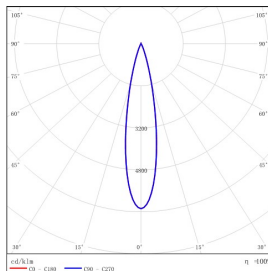

LIGHT DISTRIBUTION@3000K LUMINAIRE DATA

MODEL: AEIR5SA-12ELS30SS
BEAM ANGLE: 6.8°
POWER: 16.9W
LUMENS: 997lm
CBCP: /
EFFICACY: 58.5lm/W

MODEL: AEIR5SA-12EL130SS
BEAM ANGLE: 14.4°
POWER: 16.9W
LUMENS: 990lm
CBCP: /
EFFICACY: 58.5lm/W