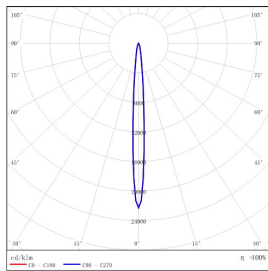

LIGHT DISTRIBUTION@3000K LUMINAIRE DATA

MODEL: AEIR5SA-12ELS30SS
BEAM ANGLE: 6.8°
POWER: 16.9W
LUMENS: 997lm
CBCP: /
EFFICACY: 58.5lm/W

MODEL: AEIR5SA-12EL130SS
BEAM ANGLE: 14.4°
POWER: 16.9W
LUMENS: 990lm
CBCP: /
EFFICACY: 58.5lm/W