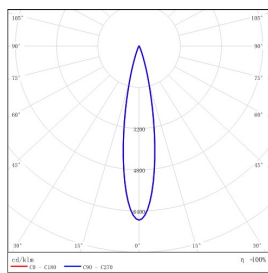

MODEL:	AEIR6SA-12EL230SS
BEAM ANGLE:	20°
POWER:	16.9W
LUMENS:	615lm
CBCP:	/
EFFICACY:	36.4lm/W