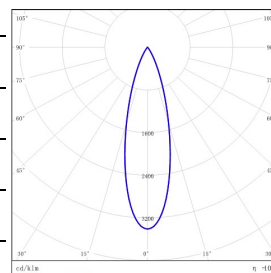

LIGHT DISTRIBUTION@3000K LUMINAIRE DATA

| | |
|--------------------|-------------------|
| MODEL: | AEIR6SA-12ELS30SS |
| BEAM ANGLE: | 7.3° |
| POWER: | 16.9W |
| LUMENS: | 687lm |
| CBCP: | / |
| EFFICACY: | 40.6lm/W |

| | |
|--------------------|-------------------|
| MODEL: | AEIR6SA-12EL130SS |
| BEAM ANGLE: | 13.1° |
| POWER: | 16.9W |
| LUMENS: | 592.1lm |
| CBCP: | / |
| EFFICACY: | 34.98lm/W |

| | |
|--------------------|-------------------|
| MODEL: | AEIR6SA-12EL230SS |
| BEAM ANGLE: | 20° |
| POWER: | 16.9W |
| LUMENS: | 615lm |
| CBCP: | / |
| EFFICACY: | 36.4lm/W |