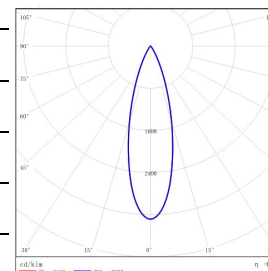

LIGHT DISTRIBUTION@3000K LUMINAIRE DATA

MODEL: AEIR5SA-12ELS30SS
BEAM ANGLE: 6.8°
POWER: 16.9W
LUMENS: 997lm
CBCP: /
EFFICACY: 58.5lm/W

MODEL: AEIR5SA-12EL130SS
BEAM ANGLE: 14.4°
POWER: 16.9W
LUMENS: 990lm
CBCP: /
EFFICACY: 58.5lm/W

MODEL: AEIR5SA-12EL230SS
BEAM ANGLE: 20°
POWER: 16.9W
LUMENS: 997lm
CBCP: /
EFFICACY: 59.1lm/W

MODEL: AEIR5SA-12EL330SS
BEAM ANGLE: 30°
POWER: 16.9W
LUMENS: 969lm
CBCP: /
EFFICACY: 57.3lm/W

FUEGO COMPACT - MODEL: AEIR6S