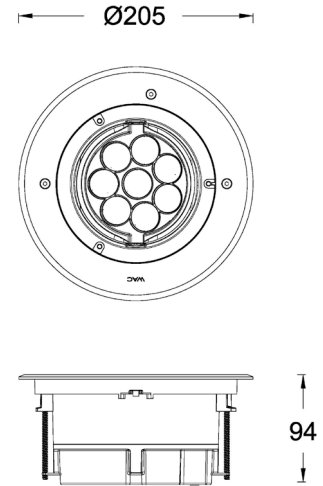

In-ground Luminaires

PROJECT:

TYPE:

Product Image

Line Drawing

Product Description

FUEGO Compact Adjustable has an adjustable angle range of 0 °~30 °, and the surface frame is made of high-quality 316 stainless steel. The lamp body is aluminum die-casting and high-temperature powder spraying, suitable for outdoor environments. It has an IP67 protection level and an IK08 impact resistance level, and can withstand pressure of 2000kg. Cooperate with the design of the embedded cylinder to facilitate customer installation and maintenance. High transmittance lens, applied in residential areas, squares, parks, shopping centers, sculpture decoration lighting, etc.

Product Features

- Body Material: Stainless steel frame+aluminum die-casting lamp body
- Optical System: Lens+SUBROSA® Hidden light system
- Finish: Static electricity powder coating
- Adjustable Angle: 0-30° tilt
- Accessories: As attached
- Certification: CCC
- IP Rating: IP67,IK08
- Insulation Level: Class I
- Operating Temperature: -20°C~50°C