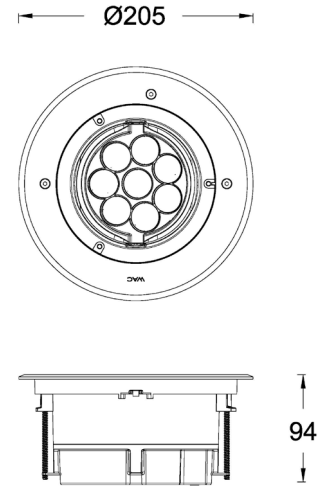

WAC LIGHTING

In-ground Luminaires

PROJECT:

TYPE:

Product Image

Line Drawing

Product Description

FUEGO Compact Adjustable has an adjustable angle range of 0 °~30 °, and the surface frame is made of high-quality 316 stainless steel. The lamp body is aluminum die-casting and high-temperature powder spraying, suitable for outdoor environments. It has an IP67 protection level and an IK08 impact resistance level, and can withstand pressure of 2000kg. Cooperate with the design of the embedded cylinder to facilitate customer installation and maintenance. High transmittance lens, applied in residential areas, squares, parks, shopping centers, sculpture decoration lighting, etc.

Product Features

- Body Material: Stainless steel frame+aluminum die-casting lamp body
- Optical System: Lens+SUBROSA® Hidden light system
- Finish: Static electricity powder coating
- Adjustable Angle: 0-30° tilt
- Accessories: As attached
- Certification: CCC
- IP Rating: IP67,IK08
- Insulation Level: Class I
- Operating Temperature: -20°C~50°C