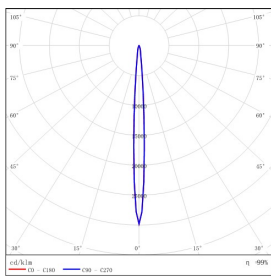

LIGHT DISTRIBUTION@3000K LUMINAIRE DATA

| | |
|--------------------|-------------------|
| MODEL: | AEIR6SA-12ELS30SS |
| BEAM ANGLE: | 7.3° |
| POWER: | 16.9W |
| LUMENS: | 687lm |
| CBCP: | / |
| EFFICACY: | 40.6lm/W |

| | |
|--------------------|-------------------|
| MODEL: | AEIR6SA-12EL130SS |
| BEAM ANGLE: | 13.1° |
| POWER: | 16.9W |
| LUMENS: | 592.1lm |
| CBCP: | / |
| EFFICACY: | 34.98lm/W |

| | |
|--------------------|-------------------|
| MODEL: | AEIR6SA-12EL230SS |
| BEAM ANGLE: | 20° |
| POWER: | 16.9W |
| LUMENS: | 615lm |
| CBCP: | / |
| EFFICACY: | 36.4lm/W |