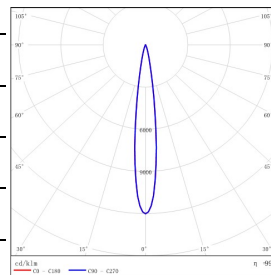

LIGHT DISTRIBUTION@3000K LUMINAIRE DATA

| | |
|--------------------|-------------------|
| MODEL: | AEIR6SA-12ELS30SS |
| BEAM ANGLE: | 7.3° |
| POWER: | 16.9W |
| LUMENS: | 687lm |
| CBCP: | / |
| EFFICACY: | 40.6lm/W |

| | |
|--------------------|-------------------|
| MODEL: | AEIR6SA-12EL130SS |
| BEAM ANGLE: | 13.1° |
| POWER: | 16.9W |
| LUMENS: | 592.1lm |
| CBCP: | / |
| EFFICACY: | 34.98lm/W |

| | |
|--------------------|-------------------|
| MODEL: | AEIR6SA-12EL230SS |
| BEAM ANGLE: | 20° |
| POWER: | 16.9W |
| LUMENS: | 615lm |
| CBCP: | / |
| EFFICACY: | 36.4lm/W |