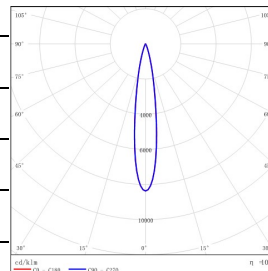

LIGHT DISTRIBUTION@3000K LUMINAIRE DATA

MODEL: AEIR5SA-12ELS30SS
BEAM ANGLE: 6.8°
POWER: 16.9W
LUMENS: 997lm
CBCP: /
EFFICACY: 58.5lm/W

MODEL: AEIR5SA-12EL130SS
BEAM ANGLE: 14.4°
POWER: 16.9W
LUMENS: 990lm
CBCP: /
EFFICACY: 58.5lm/W