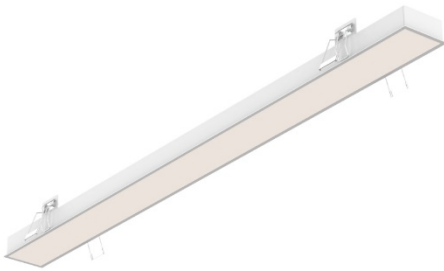

VOLO- MODEL: OR1LT

Linear Luminaires

WAC LIGHTING

Responsible Lighting®

Project Name:

Type:

Product Image

Line Drawing

Product Description

VOLO Pendant Linear Light, with aluminum body, compact and aesthetic appearance. LED light source, with good heat dissipation. Energy efficient, good anti-glare, customized lengths and connectable at the beginning and end. Suitable for commercial office lighting applications.

Product Features

- **Body Materials:** Aluminum Extruded Lamp Body
- **Optical System:** Anti-glare Panel
- **Finishes:** Electrostatic Powder Coating
- **Objection Direction:** /
- **Accessory/Bracket:** /
- **Certification:** CCC
- **IP Rating:** IP20
- **Insulation Level:** Class I