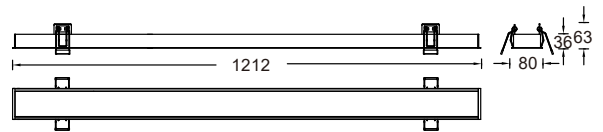

Product Description

VOLO Pendant Linear Light, with aluminum body, compact and aesthetic appearance. LED light source, with good heat dissipation. Energy efficient, good anti-glare, customized lengths and connectable at the beginning and end. Suitable for commercial office lighting applications.

Product Specifications

- **Shading Angle:** /
- **LED Type:** SMD LED
- **Source Lm:** /
- **LED Lifetime:** > 50,000h-L70 /B10-Ta25°C(LM-80/TM-21)
- **CCT/CRI:** 3000K/ 3500K/4000K/5000K, Ra90
- **SDCM:** 3 SDCM
- **Input:** 220V-240V AC / 50Hz
- **Dimming:** ON-OFF/0-10V/DALI (Matching tests must be done with the project site systems)
- **Net Weight:** Approx. 2.7Kg, excluding packaging