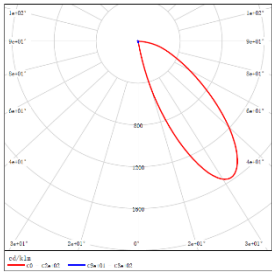

Light Distribution Curve @3000K data

MODEL:	ADWT31-LM13EW30BWT
BEAM ANGLE:	Wash
POWER:	15W
LUMENS	645lm
CBCP:	/
EFFICACY:	43lm/W

VOLTA- MODEL: ADWT41

WAC LIGHTING

4" Round Narrow Recessed Wall Wash Downlight