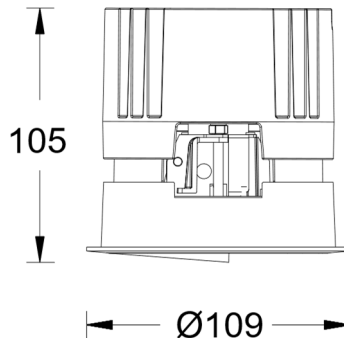

Line Drawing

Product Description

VOLTA Series LED Round Narrow Recessed Wall Washer Downlight with streamlined appearance. With precise wall wash reflector design, it ensures the ultimate anti-glare effect while washing the light out of the wall, and is mainly used in hotel and commercial indoor places.

Product Features

- **Body Materials:** Aluminum alloy die-casting body
- **Optical System:** Wall Wash Reflector
- **Finishes:** Electrostatic Powder Coating
- **Objection Direction:** /
- **Accessory/Bracket:** /
- **Certification:** CCC
- **IP Rating:** IP20
- **Insulation Level:** Class II
- **Operating Temperature:** -20°C~40°C

Product Specifications

- **Opening Dimensions:** Ø100mm
- **Ceiling Thickness:** 1mm~20mm
- **Shading Angle:** /
- **LED Type:** COB
- **Source Lm:**
  - 2700K: 13W 1380lm; 18W 1860lm
  - 3000K: 13W 1465lm; 18W 1975lm
  - 3500K: 13W 1540lm; 18W 2070lm
  - 4000K: 13W 1600lm; 18W 2155lm
  - 5000K: 13W 1645lm; 18W 2220lm
- **LED Lifetime:** >50000h-L70 /B10-Ta25°C(LM-80/TM-21)
- **CCT/CRI:** 2700K/3000K/3500K/4000K/5000K, CRI≥90
- **Input:** 220V AC / 50Hz
- **Dimming:** Non-dimming/0~10V/DALI (must do matching test with project site in advance)
- **Net Weight:** Approx. 0.7Kg, excluding packaging

Order Model

Model	Size	Trim	LED	Driver	Beam	CCT	Reflector	Finish
ADWT Downlight Wallwasher T series	4 4"	1 Round Trim	LM13 COB 13W	E On-Off	W Wall Wash	27 2700K	B Black	WT White BK Black
			LM18 COB 18W	D 0-10V Dimming		30 3000K		
			LM18 COB 18W	A DALI		35 3500K		
				N No Driver		40 4000K		
50 5000K								

Example: ADWT41-LM18EW30BWT

WAC Lighting
www.waclighting.com (US)
www.waclighting.net (International)

Headquarters
44 Harbor Park Drive • Port Washington, NY
Phone (516) 515.5000 • Fax (516) 515.5050

WAC Lighting Technology (Shanghai) Co, Ltd.
14,Lane 299, Bi Sheng Road,Shanghai 201204
Phone (86.21) 3393.3558 • Fax (86.21) 3362.1598

WAC Lighting reserves the right to periodically design and update products. 2024-05-07