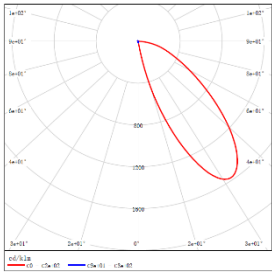

Light Distribution Curve @3000K Data

MODEL:	ADWT41-LM18EW30SWT
BEAM ANGLE:	Wash
POWER:	20W
LUMENS	1079lm
CBCP:	/
EFFICACY:	54lm/W