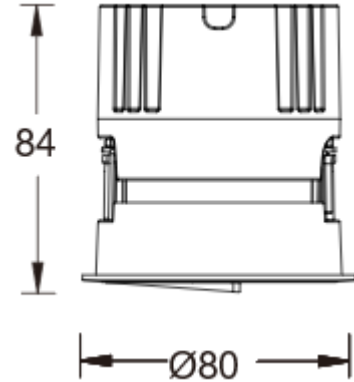

Line Drawing

Product Description

VOLTA Series LED Round Narrow Recessed Wall Washer Downlight with streamlined appearance. With precise wall wash reflector design, it ensures the ultimate anti-glare effect while washing the light out of the wall, and is mainly used in hotel and commercial indoor places.

Product Features

- **Body Materials:** Aluminum alloy die-casting body
- **Optical System:** Wall Wash Reflector
- **Finishes:** Electrostatic Powder Coating
- **Objection Direction:** /
- **Accessory/Bracket:** /
- **Certification:** CCC
- **IP Rating:** IP20
- **Insulation Level:** Class II
- **Operating Temperature:** -20°C~40°C

Product Specifications

- **Opening Dimensions:** Ø75mm
- **Ceiling Thickness:** 1mm~15mm
- **Shading Angle:** /
- **LED Type:** COB
- **Source Lm:**
  - 2700K: 7W 758lm; 10W 1080lm; 13W 1404lm
  - 3000K: 7W 800lm; 10W 1150lm; 13W 1495lm
  - 3500K: 7W 835lm; 10W 1195lm; 13W 1554lm
  - 4000K: 7W 850lm; 10W 1210lm; 13W 1573lm
  - 5000K: 7W 860lm; 10W 1220lm; 13W 1586lm
- **LED Lifetime:** >50000h-L70 /B10-Ta25°C(LM-80/TM-21)
- **CCT/CRI:** 2700K/3000K/3500K/4000K/5000K, CRI≥90
- **Input:** 220V AC / 50Hz
- **Dimming:** No dimming/0~10V/DALI (must do match test with project site system in advance)
- **Net Weight:** Approx. 0.4Kg, excluding packaging

Order Model

Model	Size	Trim	LED	Driver	Beam	CCT	Reflector	Finish
ADWT Downlight Wallwasher T series	3 3"	1 Round Trim	LM07 COB 7W	E On-Off	W Wall Wash	27 2700K	B Black	WT White
			LM10 COB 10W	D 0-10V		30 3000K		BK Black
			LM13 COB 13W	Dimming		35 3500K		
			LM13 COB 13W	A DALI		40 4000K		
				N No Driver		50 5000K		

Example: ADWT31-LM10EW30BWT

WAC Lighting
www.waclighting.com (US)
www.waclighting.net (International)

Headquarters
44 Harbor Park Drive • Port Washington, NY
Phone (516) 515.5000 • Fax (516) 515.5050

WAC Lighting Technology (Shanghai) Co, Ltd.
14,Lane 299, Bi Sheng Road,Shanghai 201204
Phone (86.21) 3393.3558 • Fax (86.21) 3362.1598

WAC Lighting reserves the right to periodically design and update products. 2024-05-07