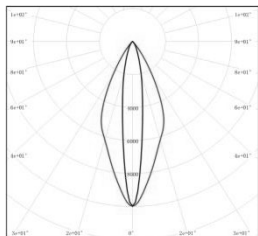

PANTHER - MODEL: AEP5MI

Spot Luminaires

WAC

Project Name:

Type:

MODEL:	AEP5MI-65MLJ30BK
BEAM ANGLE:	14°x44°
POWER:	67.32W
LUMENS:	2750.5 lm
CBCP:	12697 cd
EFFICACY:	40.85 lm /W