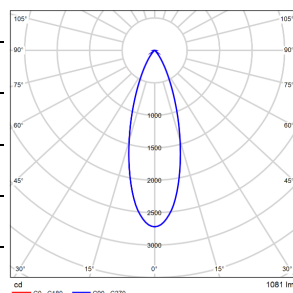

MODEL: AEP1SI-19EL330BK
BEAM ANGLE: 34°
POWER: 22.4W
LUMENS: 1081lm
CBCP: /
EFFICACY: 48.3lm/W