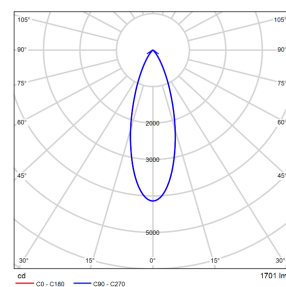

MODEL: AEP1MI-29EL330BK
BEAM ANGLE: 34°
POWER: 33.7W
LUMENS: 1701lm
CBCP: /
EFFICACY: 50.4lm/W