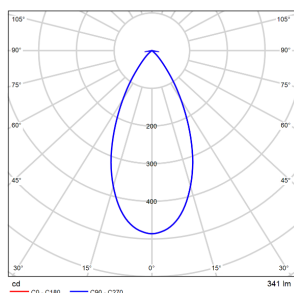

MODEL: AEP1NI-08EL530BK
BEAM ANGLE: 50°
POWER: 9.1W
LUMENS: 341lm
CBCP: /
EFFICACY: 37.2lm/W

WAC Lighting
www.waclighting.com (US)
www.waclighting.com(International)

Headquarters
44 Harbor Park Drive • Port Washington, NY
Phone (516) 515.5000 • Fax (516) 515.5050

WAC Lighting(Shanghai)
14,Lane 299, Bi Sheng Road,Shanghai 201204
Phone (86.21) 3393.3558 • Fax (86.21) 3362.1598