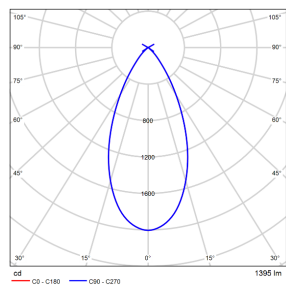

MODEL: AEP1MI-29EL530BK
BEAM ANGLE: 50°
POWER: 33.7W
LUMENS: 1395lm
CBCP: /
EFFICACY: 41.4lm/W

WAC Lighting
www.waclighting.com (US)
www.waclighting.com(International)

Headquarters
44 Harbor Park Drive • Port Washington, NY
Phone (516) 515.5000 • Fax (516) 515.5050

WAC Lighting(Shanghai)
14,Lane 299, Bi Sheng Road,Shanghai 201204
Phone (86.21) 3393.3558 • Fax (86.21) 3362.1598