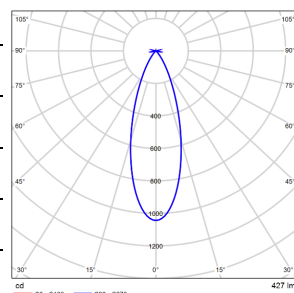

MODEL: AEP1NI-08EL330BK
BEAM ANGLE: 34°
POWER: 9.2W
LUMENS: 427lm
CBCP: /
EFFICACY: 46.6lm/W