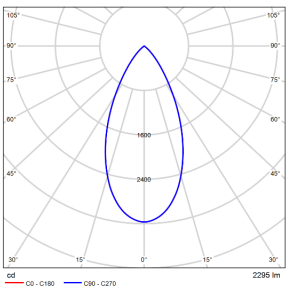

MODEL: AEP1LI-49EL530BK
BEAM ANGLE: 50°
POWER: 49.8W
LUMENS: 2239.2lm
CBCP: /
EFFICACY: 41.6lm/W

WAC Lighting
www.waclighting.com (US)
www.waclighting.com(International)

Headquarters
44 Harbor Park Drive • Port Washington, NY
Phone (516) 515.5000 • Fax (516) 515.5050

WAC Lighting(Shanghai)
14,Lane 299, Bi Sheng Road,Shanghai 201204
Phone (86.21) 3393.3558 • Fax (86.21) 3362.1598