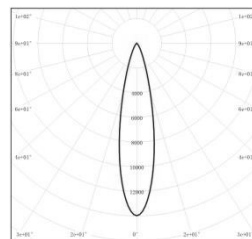

MODEL: AEP5MI-65ML230BK
BEAM ANGLE: 22°
POWER: 67.39W
LUMENS: 3080 lm
CBCP: 14020 cd
EFFICACY: 45.71 lm /W