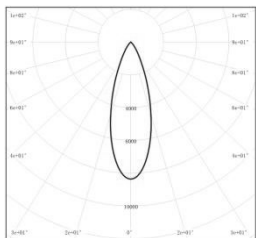

MODEL: AEP5MI-65ML330BK
BEAM ANGLE: 33°
POWER: 68.17W
LUMENS: 3409.2 lm
CBCP: 8398 cd
EFFICACY: 50.01 lm /W