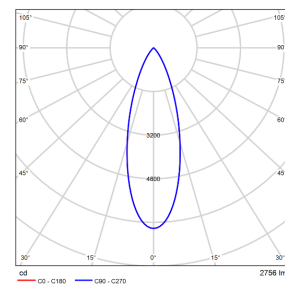

MODEL: AEP1LI-49EL330BK
BEAM ANGLE: 34°
POWER: 53.9W
LUMENS: 2738.2lm
CBCP: /
EFFICACY: 50.8lm/W