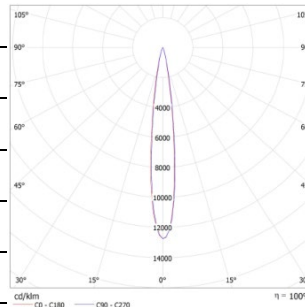

### Product Specifications

- **LED Type:** High Power
- **Source Power:** 2.2W (Max)
- **Source Lm:** 3000K 166lm; 4000K 171lm
- **LED Lifetime:** >50000h-L70 / B10-Ta25°C(LM-80 / TM-21)
- **CCT/CRI:** 3000K, Ra80 / 4000K, Ra80
- **SDCM:** 3 SDCM
- **Input Voltage:** 24V/DC
- **Dimming:** ON-OFF Or DMX512
- **Net Weight:** Approx. 0.75Kg, excluding packaging

### Light Distribution @3000K data

**MODEL:** AEP1TI-03ETS40BK

**BEAM ANGLE:** 7°

**POWER:** 3.1W

**LUMENS:** 156.6lm

**CBCP:** /

**EFFICACY:** 51lm/W

**MODEL:** AEP1TI-03ET140BK

**BEAM ANGLE:** 13°

**POWER:** 3.1W

**LUMENS:** 157lm

**CBCP:** /

**EFFICACY:** 51lm/W

**MODEL:** AEP1TI-03ET340BK

**BEAM ANGLE:** 30°

**POWER:** 3.1W

**LUMENS:** 159.4lm

**CBCP:** /

**EFFICACY:** 51lm/W

**MODEL:** AEP1TI-03ET440BK

**BEAM ANGLE:** 40°

**POWER:** 3.1W

**LUMENS:** 144lm

**CBCP:** /