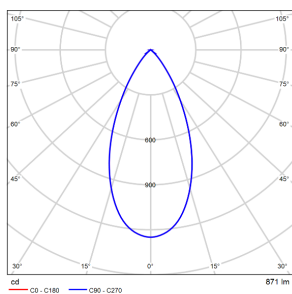

MODEL: AEP1SI-19EL530BK
BEAM ANGLE: 50°
POWER: 22.3W
LUMENS: 871lm
CBCP: /
EFFICACY: 39lm/W

WAC Lighting
www.waclighting.com (US)
www.waclighting.com(International)

Headquarters
44 Harbor Park Drive • Port Washington, NY
Phone (516) 515.5000 • Fax (516) 515.5050

WAC Lighting(Shanghai)
14,Lane 299, Bi Sheng Road,Shanghai 201204
Phone (86.21) 3393.3558 • Fax (86.21) 3362.1598