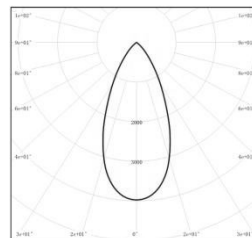

MODEL: AEP5MI-65ML530BK
BEAM ANGLE: 47°
POWER: 68.42W
LUMENS: 2755.1 lm
CBCP: 3977 cd
EFFICACY: 40.27 lm /W