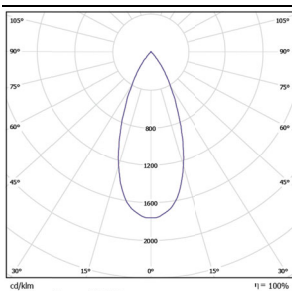

LIGHT DISTRIBUTION@3000K LUMINAIRE DATA

WAC Lighting
www.waclighting.com (US)
www.waclighting.com.cn (China)

Headquarters
44 Harbor Park Drive • Port Washington, NY
Phone (516) 515.5000 • Fax (516) 515.5050

WAC Lighting(Shanghai)
14,Lane 299, Bi Sheng Road, Shanghai 201204,China
Phone (86.21) 3393.3558 • Fax (86.21) 3362.1598