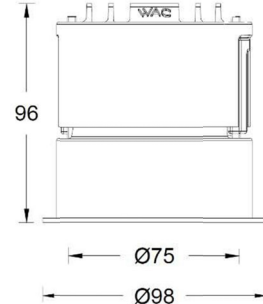

Line Drawing

Product Description

The PLANA PRO tube lamp using SUBROSA® hidden light technology, combined with RGBW chips, can achieve illusory lighting and has good anti glare effect. Mainly suitable for hotels and commercial areas.

Product Features

- Body Material: Die-cast aluminum body
- Optical System: Lens+ SUBOROSA optical system
- Finish: Electrostatically powder coated
- Adjustable Angle: /
- Accessories: /
- Certification: CCC
- IP Rating: IP20
- Insulation Level: Class I
- Operating Temperature: -20°C~40°C

Product Specifications

- Cut-out: Ø93mm
- Ceiling Thickness: 1mm~35mm
- Shielding Angle: 35°
- LED Type: RGBW 4in1
- LED Lifetime: >50000h-L70 /B10-Ta25°C(LM-80/TM-21)
- CCT/CRI: RGB+3000K, Ra90
- Input: 24V DC
- Dimming: DMX512
- Net Weight: 1.0Kg without packing

Order Model

Model	Size	Trim	LED	Driver	CCT	Beam	Reflector	Finish
DLP	3	3	LD14	M	F3	4 40°	B Black	WT White
Downlight	3"	Round Trim	14W	DMX512 Dimming	RGBW(3000K)	6 60°		BK Black
P series				24V DC Power Supply				

Example: DLP33-LD14M-F34BBK