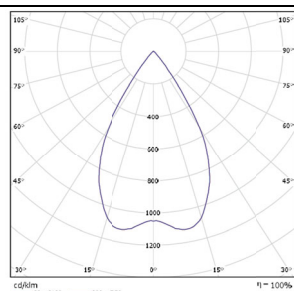

LIGHT DISTRIBUTION@3000K LUMINAIRE DATA

WAC Lighting
www.waclighting.com (US)
www.waclighting.com.cn (China)

Headquarters
44 Harbor Park Drive • Port Washington, NY
Phone (516) 515.5000 • Fax (516) 515.5050

WAC Lighting(Shanghai)
14,Lane 299, Bi Sheng Road, Shanghai 201204,China
Phone (86.21) 3393.3558 • Fax (86.21) 3362.1598