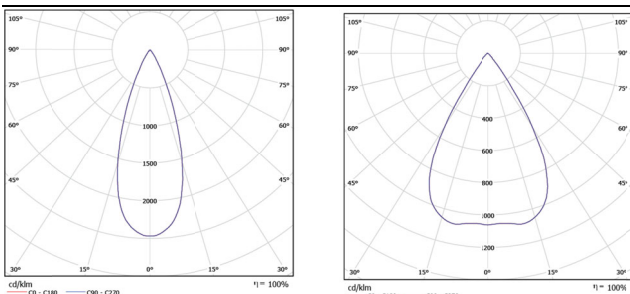

LIGHT DISTRIBUTION@3000K LUMINAIRE DATA

WAC Lighting
www.waclighting.com (US)
www.waclighting.com.cn (China)

Headquarters
44 Harbor Park Drive • Port Washington, NY
Phone (516) 515.5000 • Fax (516) 515.5050

WAC Lighting(Shanghai)
14,Lane 299, Bi Sheng Road, Shanghai 201204,China
Phone (86.21) 3393.3558 • Fax (86.21) 3362.1598

WAC Lighting reserves the right to periodically design and update products.2024-01-22