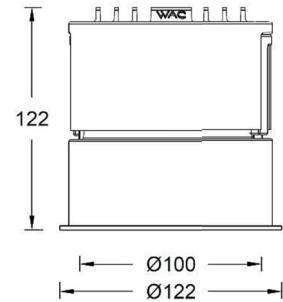

Line Drawing

Product Description

The PLANA PRO tube lamp using SUBROSA® hidden light technology, combined with RGBW chips, can achieve illusory lighting and has good anti glare effect. Mainly suitable for hotels and commercial areas.

Product Features

- Body Material: Die-cast aluminum body
- Optical System: Lens+ SUBOROSA optical system
- Finish: Electrostatically powder coated
- Adjustable Angle: /
- Accessories: /
- Certification: CCC
- IP Rating: IP20
- Insulation Level: Class I
- Operating Temperature: -20°C~40°C

Product Specifications

- Cut-out: Ø116mm
- Ceiling Thickness: 1mm~35mm
- Shielding Angle: 35°
- LED Type: RGBW 4in1
- LED Lifetime: >50000h-L70 /B10-Ta25°C(LM-80/TM-21)
- CCT/CRI: RGB+3000K, Ra90
- Input: 24V DC
- Dimming: DMX512
- Net Weight: 1.45Kg without packing

Order Model

Model	Size	Trim	LED	Driver	CCT	Beam	Reflector	Finish
DLP	4	3	LD24	M	F3	4 40°	B Black	WT White
Downlight	4"	Round Trim	24W	DMX512 Dimming	RGBW(3000K)	6 60°		BK Black
P series				24V DC Power Supply				

Example: DLP43-LD24M-F34BBK