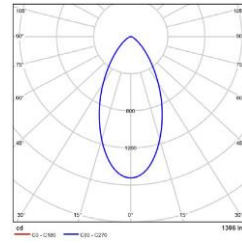

MODEL: ELF610-48MT-5BF3BK
BEAM ANGLE: 51 °
POWER: 49.6W
LUMENS: 1396lm
CBCP: 1525cd
EFFICACY: 28.1lm/W