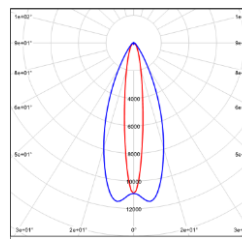

MODEL: ELF610-48ET-FB30BK
BEAM ANGLE: 14X40 °
POWER: 54.7W
LUMENS: 3538lm
CBCP: /
EFFICACY: 64.6lm/W