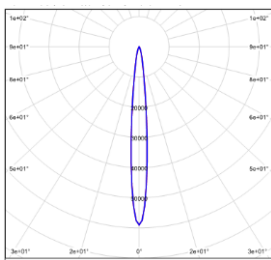

MODEL: ELF610-48ET-SB30BK
BEAM ANGLE: 9 °
POWER: 54.9W
LUMENS: 4023lm
CBCP: /
EFFICACY: 73.1lm/W