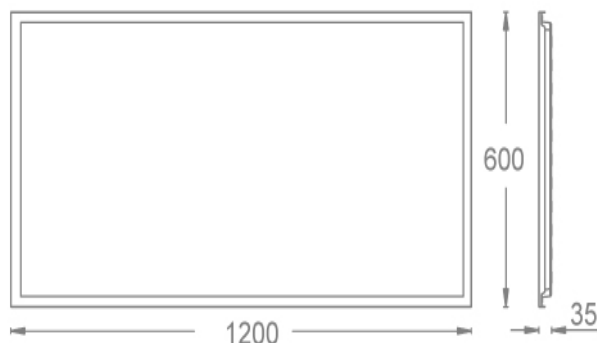

# WAC

Panel Luminaires

PROJECT:

TYPE:

Product Image

Line Drawing