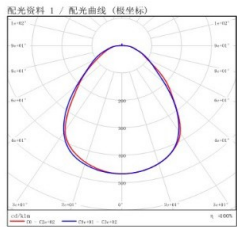

Order Model

Model	Size (mm)	Power (W)	Driver	Beam Down	CCT	Finish
OGC2	0211 295*1195mm	36 36W	E ON-OFF	Y (Prism Plate)	30 3000K	WT White
		40 40W	D 0-10V Dimming		40 4000K	
		48 48W			50 5000K	

Example : OGC20211-36E-Y40WT

Univers - MODEL: OGC20211

WAC

Panel Luminaires

PROJECT :

TYPE :

LIGHT DISTRIBUTION@4000K LUMINAIRE DATA

MODEL : OGC20211-36E-Y40WT
 BEAM ANGLE : /
 POWER : 37.99W
 LUMENS : 4451.2lm
 CBCP : /
 EFFICACY : 117.16lm/W

MODEL : OGC20211-40E-Y40WT
 BEAM ANGLE : /
 POWER : 42.9W
 LUMENS : 4830.6lm
 CBCP : /
 EFFICACY : 112.52lm/W

MODEL : OGC20211-48E-Y40WT
 BEAM ANGLE : /
 POWER : 49.52W
 LUMENS : 5481.1lm
 CBCP : /
 EFFICACY : 110.67lm/W