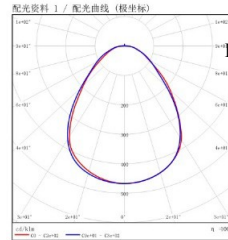

Order Model

Model	Size (mm)	Power (W)	Driver	Beam Down	CCT	Finish
OGC2	0211 295*1195mm	36 36W	E ON-OFF	Y (Prism Plate)	30 3000K	WT White
		40 40W	D 0-10V Dimming		40 4000K	
		48 48W			50 5000K	

Example : OGC20211-36E-Y40WT

Univers - MODEL: OGC20211

WAC

Panel Luminaires

PROJECT :

TYPE :

LIGHT DISTRIBUTION@4000K LUMINAIRE DATA

MODEL : OGC20211-36E-Y40WT
 BEAM ANGLE : /
 POWER : 37.99W
 LUMENS : 4451.2lm
 CBCP : /
 EFFICACY : 117.16lm/W

MODEL : OGC20211-40E-Y40WT
 BEAM ANGLE : /
 POWER : 42.9W
 LUMENS : 4830.6lm
 CBCP : /
 EFFICACY : 112.52lm/W

MODEL : OGC20211-48E-Y40WT
 BEAM ANGLE : /
 POWER : 49.52W
 LUMENS : 5481.1lm
 CBCP : /
 EFFICACY : 110.67lm/W