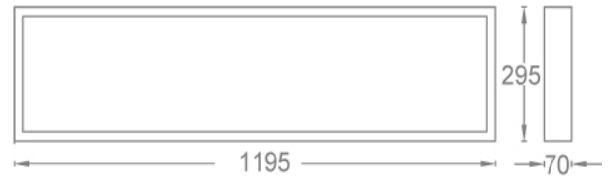

Univers - MODEL: OGC20211

WAC

Panel Luminaires

PROJECT :

TYPE :

Product Image

Line Drawing

Product Description