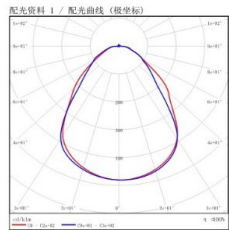

Order Model

Model	Size (mm)	Power (W)	Driver	Beam Down	CCT	Finish
OGC2	0211 295*1195mm	36 36W	E ON-OFF	Y (Prism Plate)	30 3000K	WT White
		40 40W	D 0-10V Dimming		40 4000K	
		48 48W			50 5000K	

Example : OGC20211-36E-Y40WT

Univers - MODEL: OGC20211

WAC

Panel Luminaires

PROJECT :

TYPE :

LIGHT DISTRIBUTION@4000K LUMINAIRE DATA

MODEL : OGC20211-36E-Y40WT
 BEAM ANGLE : /
 POWER : 37.99W
 LUMENS : 4451.2lm
 CBCP : /
 EFFICACY : 117.16lm/W

MODEL : OGC20211-40E-Y40WT
 BEAM ANGLE : /
 POWER : 42.9W
 LUMENS : 4830.6lm
 CBCP : /
 EFFICACY : 112.52lm/W

MODEL : OGC20211-48E-Y40WT
 BEAM ANGLE : /
 POWER : 49.52W
 LUMENS : 5481.1lm
 CBCP : /
 EFFICACY : 110.67lm/W