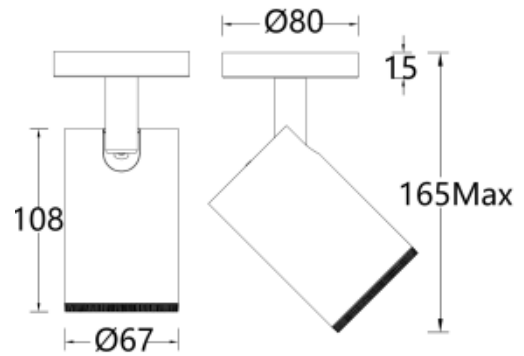

Line Drawing

Product Description

SILO Wall Washer(referred to as WW) series LED ceiling spotlights with exquisite design, no visible radiator, die-cast aluminum body, built-in no stroboscopic drive, COB light module, providing a variety of standard color temperature options, with excellent wall washing light distribution and excellent color rendering., are widely used in museums, art galleries, commercial Spaces, hotels, retail and other places.

Product Features

- Body Material: Aluminum alloy die-cast lamp body
- Optical System: Double lens
- Finish: Electrostatic Powder coating, Black (BK), White (WT)
- Adjustable Angle: Horizontal 0°~355°; Vertical 0°~90°
- Accessories/Brackets: Optional light shade
- Certification: CCC
- IP Rating: IP20
- Insulation Level: Class I
- Operating Temperature: -20°C~40°C
- Net Weight: 0.5Kg without packing

Product Specifications

- LED Type: COB
- LED Power: 6W or 12W optional
- Source Lm: 2700K: 760lm(6W)/1260lm(12W)
  3000K: 800lm(6W)/1330lm(12W)
  4000K: 850lm(6W)/1410lm(12W)
  5000K: 860lm(6W)/1420lm(12W)
- LED Lifetime: >50000h-L70 /B10-Ta25°C (LM-80/TM-21)
- CCT/CRI: 2700K/3000K/4000K/5000K, > Ra90
- SDCM: 3SDCM
- Input: 220V~240V AC/50Hz
- Dimming: Dimming with built-in knob (10%~100%), 0-10V (A match test is required)

Order Model

Model	LED	Dimming	Beam	CRI	CCT	Finish
ME15W SILO WW	LM06 COB 6W	O On-board	W Wash	9 90	27 2700K	WT White BK Black
	LM12 COB 12W	D 0-10V			30 3000K	
					40 4000K	
					50 5000K	
ME15W	LM12	O	W	9	30	WT

Example : ME15WLM12-O-W930WT