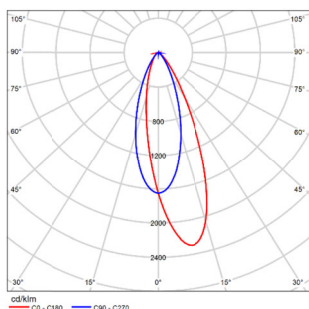

Example : ME15WLM12-O-W930WT

SILO WALL WASHER- MODEL: ME15WLM
Surface Mounted Luminaires

PROJECT :

TYPE :

Accessories

Four leaf shade
TL-21-BD-SW

LIGHT DISTRIBUTION@3000K LUMINAIRE DATA

MODEL : ME15WLM06-O-W930
BEAM ANGLE : Wall washer
POWER : 8W
LUMENS : 519 lm
CBCP : /
EFFICACY : 65 lm/W

MODEL : ME15WLM12-O-W930
BEAM ANGLE : Wall washer
POWER : 15W
LUMENS : 822 lm
CBCP : /
EFFICACY : 55 lm/W

SILO WALL WASHER- MODEL: ME16WLM

Surface Mounted Luminaires

WAC

PROJECT :

TYPE :

Product Image

Line Drawing