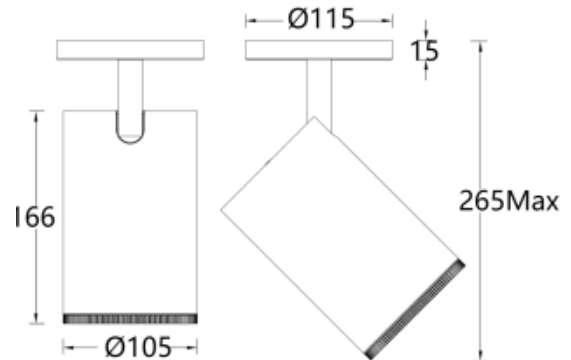

Line Drawing

Product Description

SILO Wall Washer(referred to as WW) series LED ceiling spotlights with exquisite design, no visible radiator, die-cast aluminum body, built-in no stroboscopic drive, COB light module, providing a variety of standard color temperature options, with excellent wall washing light distribution and excellent color rendering., are widely used in museums, art galleries, commercial Spaces, hotels, retail and other places.

Product Features

- Body Material: Aluminum alloy die-cast lamp body
- Optical System: Double lens
- Finish: Electrostatic Powder coating, Black (BK), White (WT)
- Adjustable Angle: Horizontal 0°~355°; Vertical 0°~90°
- Accessories/Brackets: Optional light shade
- Certification: CCC
- IP Rating: IP20
- Insulation Level: Class I
- Operating Temperature: -20°C~40°C
- Net Weight: 1.4Kg without packaging

Product Specifications

- LED Type: COB
- LED Power: 34W1
- Source Lm: 2700K: 3390lm/3000K 3530lm
  4000K: 3710lm/5000K 3880lm
- LED Lifetime: >50000h-L70 /B10-Ta25°C(LM-80/TM-21)
- CCT/CRI: 2700K/3000K/4000K/5000K, > Ra90
- SDCM: 3SDCM
- Input: 220V~240V AC/50Hz
- Dimming: Dimming with built-in knob (10%~100%), DALI, 0-10V (A match test is required)

Order Model

Model	LED	Dimming	Beam	CRI	CCT	Finish
ME17W SILO WW	LM34 COB 34W	O On-board	W Wash	9 90	27 2700K	WT White BK Black
		D 0-10V			30 3000K	
		A DALI			40 4000K	
					50 5000K	
ME17W	LM34	O	W	9	30	WT

Example : ME17WLM34-O-W930WT