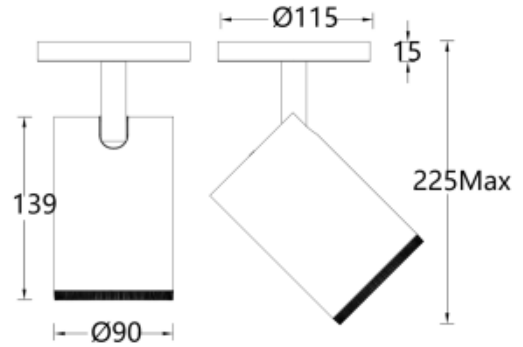

Product Features

- Body Material: Aluminum alloy die-cast lamp body
- Optical System: Double lens
- Finish: Electrostatic Powder coating, Black (BK), White (WT)
- Adjustable Angle: Horizontal 0°~355°; Vertical 0°~90°
- Accessories/Brackets: Optional light shade
- Certification: CCC
- IP Rating: IP20
- Insulation Level: Class I
- Operating Temperature: -20°C~40°C
- Net Weight: 0.5Kg without packing

MODEL : ME15WLM12-O-W930
BEAM ANGLE : Wall washer
POWER : 15W
LUMENS : 822 lm
CBCP : /
EFFICACY : 55 lm/W

SILO WALL WASHER- MODEL: ME16WLM

Surface Mounted Luminaires

WAC

PROJECT :

TYPE :

Product Image

Line Drawing

Product Features

- Body Material: Aluminum alloy die-cast lamp body
- Optical System: Double lens
- Finish: Electrostatic Powder coating, Black (BK), White (WT)
- Adjustable Angle: Horizontal 0°~355°; Vertical 0°~90°
- Accessories/Brackets: Optional light shade
- Certification: CCC
- IP Rating: IP20
- Insulation Level: Class I
- Operating Temperature: -20°C~40°C
- Net Weight: 1.0Kg without packing