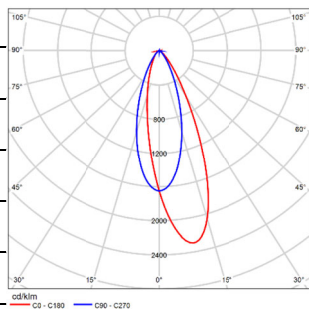

Example : ME15WLM12-O-W930WT

SILO WALL WASHER- MODEL: ME15WLM
Surface Mounted Luminaires

PROJECT :

TYPE :

Accessories

Four leaf shade
TL-21-BD-SW

LIGHT DISTRIBUTION@3000K LUMINAIRE DATA

MODEL : ME15WLM06-O-W930
BEAM ANGLE : Wall washer
POWER : 8W
LUMENS : 519 lm
CBCP : /
EFFICACY : 65 lm/W

MODEL : ME15WLM12-O-W930
BEAM ANGLE : Wall washer
POWER : 15W
LUMENS : 822 lm
CBCP : /
EFFICACY : 55 lm/W

SILO WALL WASHER- MODEL: ME16WLM

Surface Mounted Luminaires

WAC

PROJECT :

TYPE :

Product Image

Line Drawing