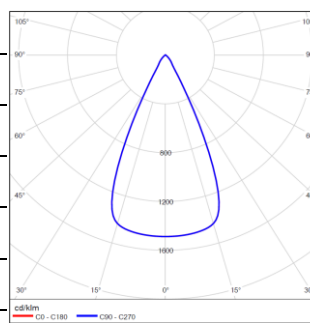

MODEL: ME16FLM18-O-F930
BEAM ANGLE: 50°
POWER: 21W
LUMENS: 463lm
CBCP: 689cd
EFFICACY: 22lm/W

MODEL: ME16FLM26-O-F930
BEAM ANGLE: 12°
POWER: 30W
LUMENS: 439lm
CBCP: 5859cd
EFFICACY: 15lm/W

MODEL: ME16FLM26-O-F930
BEAM ANGLE: 50°
POWER: 30W
LUMENS: 639lm
CBCP: 952cd
EFFICACY: 21lm/W