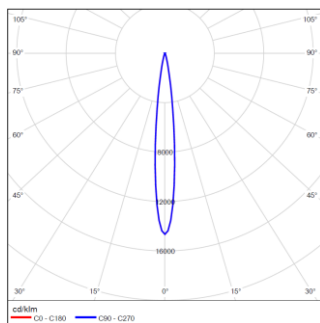

SILO FOCUS - MODEL: ME16FLM

Surface Mounted Luminaires

WAC LIGHTING

Responsible Lighting®

PRODUCT

TYPE:

Accessories

First class fittings	Striped glass lens LENS-73-BEL-C	Soft glass lenses LENS-73-BSL	Frosted glass lenses LENS-73-FR	The endless bee net grid LENS-73-HCL-C
Second class fittings	Anti-glare tube LENS-20-SNOOT	Anti-glare bee-net grille LENS-20-HCL		
Third class fittings	Four leaf shade LENS-73-BD			

Note: Up to three optical accessories can be added, and each type of accessories can only be added one at a time

LIGHT DESTRIUTION @3000K DATA

MODEL: ME16FLM18-O-F930
BEAM ANGLE: 12°
POWER: 21W
LUMENS: 319lm
CBCP: 4670cd
EFFICACY: 15lm/W