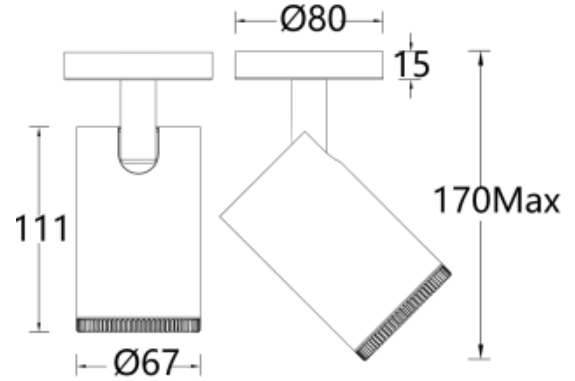

Line Drawing

Product Description

SILO Focus series LED ceiling spotlights, exquisite appearance design, no visible radiator, made of die-cast aluminum lamp body, built-in stnon-flash drive electrical, using COB light module, can be stepless adjustment of light Angle, and the appearance size remains unchanged, can provide key lighting or environmental lighting, Widely used in various commercial Spaces, exhibition halls, hotels, retail and other places.

Product Features

- **Body Material:** Aluminum alloy die-cast lamp body
- **Optical System:** pancratic lens
- **Finish:** Electrostatic Powder coating, Black (BK), White (WT)
- **Adjustable Angle:** Level 0°~355° adjustment; Vertical adjustment 0~90°
- **Accessories:** Up to three optical accessories can be added, and only one of each type of accessories can be added at the same time
- **Certification:** CCC
- **IP Rating:** IP20
- **Insulation Level:** Class I
- **Operating Temperature:** -20°C~40°C
- **Net Weight:** Approx. 0.5Kg, without packaging

Product specification

- **LED Type:** COB
- **Power:** 6W or 12W optional
- **Source Lm:** 2700K: 610lm (6W) / 1090lm (12W)
  3000K: 670lm (6W) / 1200lm (12W)
  4000K: 720lm (6W) / 1290lm (12W)
  5000K: 770lm (6W) / 1380lm (12W)
- **LED Life:** >50000h-L70 / B10-Ta25°C(LM-80/TM-21)
- **CCT/CRI:** 2700K / 3000K / 4000K / 5000K , >Ra90
- **SDCM:** 3 SDCM
- **Input:** 220V~240V AC / 50Hz
- **Dimming:** Built-in knob dimming (dimming range 10%~100%) or 0-10V dimming (match test must be done with the project site in advance)

Order Model

Model	LED	Dimming	Beam	CRI	CCT	Finish
ME15F SILO Focus	LM06 COB 6W LM12 COB 12W	O On-board D 0-10V	F 12~50°	9 90	27 2700K	WT White BK Black
					30 3000K	
					40 4000K	
					50 5000K	
ME15F	LM12	O	F	9	30	WT

Example: ME15FLM12-O-F930WT

WAC Lighting

www.waclighting.com (US)
www.waclighting.com.cn (China)

Headquarters

44 Harbor Park Drive • Port Washington, NY
Phone (516) 515.5000 • Fax (516) 515.5050

WAC Lighting(Shanghai)

14,Lane 299, Bi Sheng Road,Shanghai 201204
Phone (86.21) 3393.3558 • Fax (86.21) 3362.1598