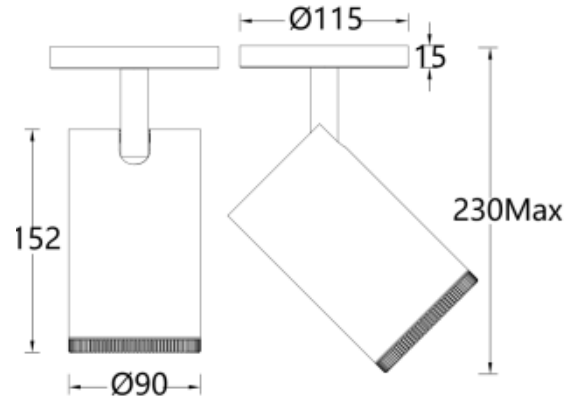

Line Drawing

Product Description

SILO Focus series LED ceiling spotlights, exquisite appearance design, no visible radiator, made of die-cast aluminum lamp body, built-in stnon-flash drive electrical, using COB light module, can be stepless adjustment of light Angle, and the appearance size remains unchanged, can provide key lighting or environmental lighting, Widely used in various commercial Spaces, exhibition halls, hotels, retail and other places.

Product Features

- **Body Material:** Aluminum alloy die-cast lamp body
- **Optical System:** pancratic lens
  Finish: Electrostatic Powder coating, Black (BK), White (WT)
  Adjustable Angle: Level 0°~355° adjustment; Vertical adjustment 0~90°
- **Accessories:** Up to three optical accessories can be added, and only one of each type of accessories can be added at the same time
- **Certification:** CCC
- **IP Rating:** IP20
- **Insulation Level:** Class I
- **Operating Temperature:** -20°C~40°C
- **Net Weight:** Approx. 1.0Kg, without packaging

Product specification

- **LED Type:** COB
- **Power:** 18W or 26W optional
- **Source Lm:** 2700K: 1550lm (18W) / 2270lm (26W)
  3000K: 1700lm (18W) / 2500lm (26W)
  4000K: 1820lm (18W) / 2670lm (26W)
  5000K: 1950lm (18W) / 2870lm (26W)
- **LED Life:** >50000h-L70 / B10-Ta25°C(LM-80/TM-21)
- **CCT/CRI:** 2700K / 3000K / 4000K / 5000K , >Ra90
- **SDCM:** 3 SDCM
- **Input:** 220V~240V AC / 50Hz
- **Dimming:** Built-in knob dimming (dimming range 10%~100%) or 0-10V dimming (match test must be done with the project site in advance)

Model	LED	Dimming	Beam	CRI	CCT	Finish
ME16F SILO Focus	LM18 COB 18W LM26 COB 26W	O On-board A DALI D 0-10V	F 12~50°	9 90	27 2700K	WT White BK Black
					30 3000K	
					40 4000K	
					50 5000K	
ME16F	LM18	O	F	9	30	WT

Example: ME16FLM18-O-F930WT

WAC Lighting

www.waclighting.com (US)
www.waclighting.com.cn (China)

Headquarters

44 Harbor Park Drive • Port Washington, NY
Phone (516) 515.5000 • Fax (516) 515.5050

WAC Lighting(Shanghai)

14,Lane 299, Bi Sheng Road,Shanghai 201204
Phone (86.21) 3393.3558 • Fax (86.21) 3362.1598