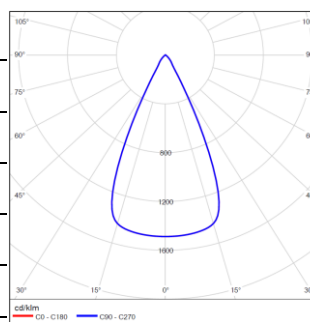

Note: Up to three optical accessories can be added, and each type of accessories can only be added one at a time

LIGHT DESTRIUTION @3000K DATA

MODEL: ME16FLM18-O-F930
BEAM ANGLE: 12°
POWER: 21W
LUMENS: 319lm
CBCP: 4670cd
EFFICACY: 15lm/W

MODEL: ME16FLM18-O-F930
BEAM ANGLE: 50°
POWER: 21W
LUMENS: 463lm
CBCP: 689cd
EFFICACY: 22lm/W

MODEL: ME16FLM26-O-F930
BEAM ANGLE: 12°
POWER: 30W
LUMENS: 439lm
CBCP: 5859cd
EFFICACY: 15lm/W

MODEL: ME16FLM26-O-F930
BEAM ANGLE: 50°
POWER: 30W
LUMENS: 639lm
CBCP: 952cd
EFFICACY: 21lm/W