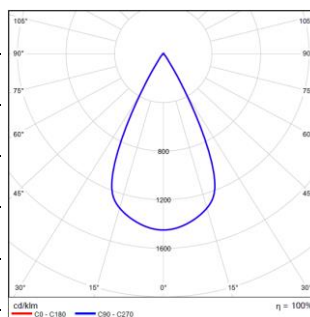

Note: Up to three optical accessories can be added, and each type of accessories can only be added one at a time

LIGHT DISTRIBUTION @3000K DATA

MODEL: ME15FLM06-O-F930
BEAM ANGLE: 12°
POWER: 8W
LUMENS: 183lm
CBCP: 2395cd
EFFICACY: 23lm/W