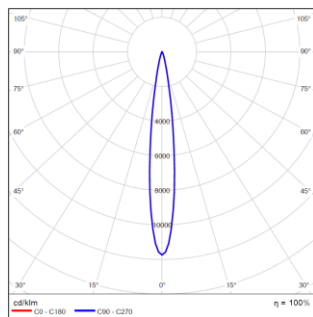

SILO FOCUS - MODEL: ME15FLM

Surface Mounted Luminaires

WAC LIGHTING

Responsible Lighting®

PRODUCT

TYPE:

Accessories

First class fittings	Striped glass lens LENS-16-BEL-C		Soft glass lenses LENS-16-BSL-SW		Frosted glass lenses LENS-16-FR		The endless bee net grid LENS-16-HCL	
Second class fittings	Anti-glare tube LENS-15-SNOOT							
Third class fittings	Four leaf shade TL-21-BD-SW							

Note: Up to three optical accessories can be added, and each type of accessories can only be added one at a time

LIGHT DISTRIBUTION @3000K DATA

MODEL: ME15FLM06-O-F930
BEAM ANGLE: 12°
POWER: 8W
LUMENS: 183lm
CBCP: 2395cd
EFFICACY: 23lm/W