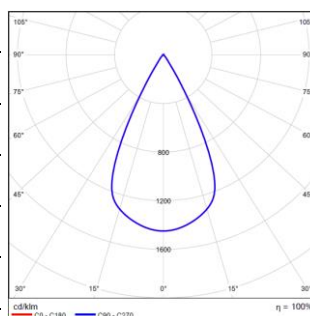

Note: Up to three optical accessories can be added, and each type of accessories can only be added one at a time

LIGHT DISTRIBUTION @3000K DATA

MODEL: ME15FLM06-O-F930
BEAM ANGLE: 12°
POWER: 8W
LUMENS: 183lm
CBCP: 2395cd
EFFICACY: 23lm/W

MODEL: ME15FLM06-O-F930
BEAM ANGLE: 50°
POWER: 8W
LUMENS: 291lm
CBCP: 424cd
EFFICACY: 36lm/W

MODEL: ME15FLM12-O-F930
BEAM ANGLE: 12°
POWER: 14W
LUMENS: 272lm
CBCP: 3187cd
EFFICACY: 19lm/W

MODEL: ME15FLM12-O-F930
BEAM ANGLE: 50°
POWER: 14W
LUMENS: 425lm
CBCP: 616cd
EFFICACY: 30lm/W