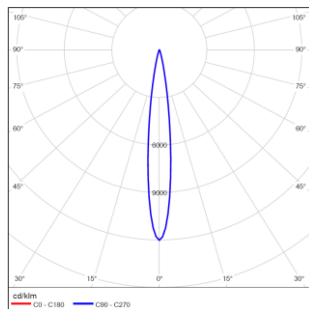

Note: Up to three optical accessories can be added, and each type of accessories can only be added one at a time

LIGHT DESTRIUTION @3000K DATA

MODEL: ME17FLM34-O-F930
BEAM ANGLE: 12°
POWER: 38W
LUMENS: 564lm
CBCP: 6780cd
EFFICACY: 15lm/W