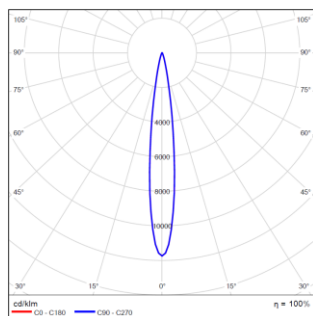

Note: Up to three optical accessories can be added, and each type of accessories can only be added one at a time

LIGHT DISTRIBUTION @3000K DATA

MODEL: ME15FLM06-O-F930
BEAM ANGLE: 12°
POWER: 8W
LUMENS: 183lm
CBCP: 2395cd
EFFICACY: 23lm/W

MODEL: ME15FLM06-O-F930
BEAM ANGLE: 50°
POWER: 8W
LUMENS: 291lm
CBCP: 424cd
EFFICACY: 36lm/W

MODEL: ME15FLM12-O-F930
BEAM ANGLE: 12°
POWER: 14W
LUMENS: 272lm
CBCP: 3187cd
EFFICACY: 19lm/W

MODEL: ME15FLM12-O-F930
BEAM ANGLE: 50°
POWER: 14W
LUMENS: 425lm
CBCP: 616cd
EFFICACY: 30lm/W