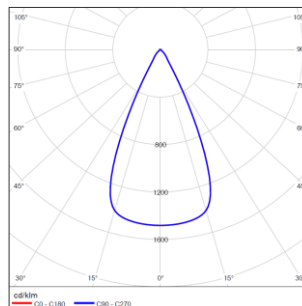

Note: Up to three optical accessories can be added, and each type of accessories can only be added one at a time

LIGHT DESTRIUTION @3000K DATA

MODEL: ME17FLM34-O-F930
BEAM ANGLE: 12°
POWER: 38W
LUMENS: 564lm
CBCP: 6780cd
EFFICACY: 15lm/W