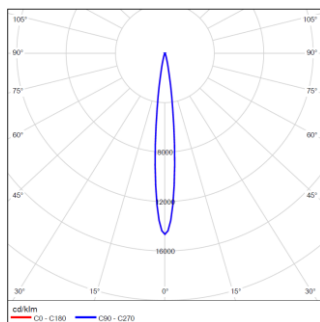

Note: Up to three optical accessories can be added, and each type of accessories can only be added one at a time

LIGHT DESTRIUTION @3000K DATA

MODEL: ME16FLM18-O-F930
BEAM ANGLE: 12°
POWER: 21W
LUMENS: 319lm
CBCP: 4670cd
EFFICACY: 15lm/W

MODEL: ME16FLM18-O-F930
BEAM ANGLE: 50°
POWER: 21W
LUMENS: 463lm
CBCP: 689cd
EFFICACY: 22lm/W

MODEL: ME16FLM26-O-F930
BEAM ANGLE: 12°
POWER: 30W
LUMENS: 439lm
CBCP: 5859cd
EFFICACY: 15lm/W

MODEL: ME16FLM26-O-F930
BEAM ANGLE: 50°
POWER: 30W
LUMENS: 639lm
CBCP: 952cd
EFFICACY: 21lm/W