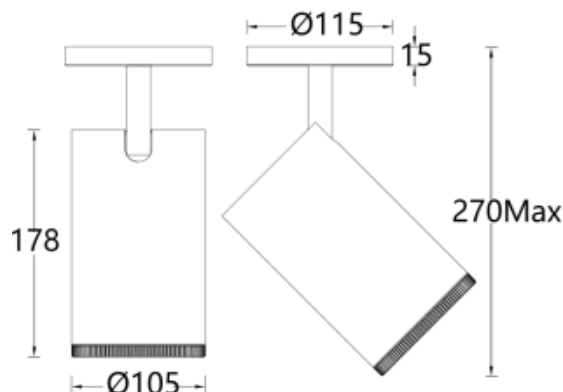

SILO FOCUS - MODEL: ME17FLM

Surface Mounted Luminaires

WAC LIGHTING

Responsible Lighting®

PRODUCT

TYPE:

Product Image

Line Drawing