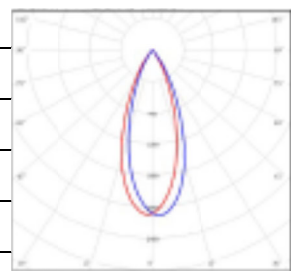

LIGHT DISTRIBUTION@3000K LUMINAIRE DATA

MODEL:	EF1S24-056EL-S30BK
BEAM ANGLE:	7°
POWER:	56 W (Max)
LUMENS:	2856 lm
CBCP:	/
EFFICACY:	51 lm /W

MODEL:	EF1S24-056EL-130BK
BEAM ANGLE:	13°
POWER:	56 W (Max)
LUMENS:	3007 lm
CBCP:	/
EFFICACY:	53.7 lm /W

MODEL:	EF1S24-056EL-330BK
BEAM ANGLE:	30°
POWER:	56 W (Max)
LUMENS:	2940 lm
CBCP:	/
EFFICACY:	52.5 lm /W

MODEL:	EF1S24-056EL-430BK
BEAM ANGLE:	40°
POWER:	56 W (Max)
LUMENS:	2610 lm
CBCP:	/
EFFICACY:	46.6 lm /W