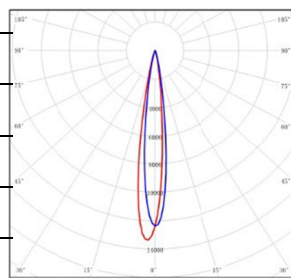

LIGHT DISTRIBUTION@3000K LUMINAIRE DATA

MODEL:	EF1S24-056EL-S30BK
BEAM ANGLE:	7°
POWER:	56 W (Max)
LUMENS:	2856 lm
CBCP:	/
EFFICACY:	51 lm /W

MODEL:	EF1S24-056EL-130BK
BEAM ANGLE:	13°
POWER:	56 W (Max)
LUMENS:	3007 lm
CBCP:	/
EFFICACY:	53.7 lm /W

MODEL:	EF1S24-056EL-330BK
BEAM ANGLE:	30°
POWER:	56 W (Max)
LUMENS:	2940 lm
CBCP:	/
EFFICACY:	52.5 lm /W

MODEL:	EF1S24-056EL-430BK
BEAM ANGLE:	40°
POWER:	56 W (Max)
LUMENS:	2610 lm
CBCP:	/
EFFICACY:	46.6 lm /W