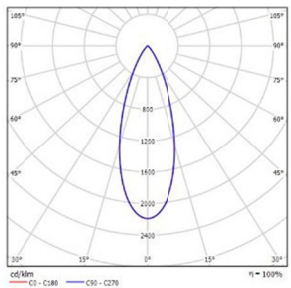

LIGHT DISTRIBUTION@3000K LUMINAIRE DATA

MODEL: EF1L48-112EL-S30BK
 BEAM ANGLE: 7°
 POWER: 109W (Max)
 LUMENS: 5158 lm
 CBCP: /
 EFFICACY: 47.5 lm/W

MODEL: EF1L48-112EL-130BK
 BEAM ANGLE: 13°
 POWER: 114.3W (Max)
 LUMENS: 5696.6 lm
 CBCP: /
 EFFICACY: 49.8 lm/W