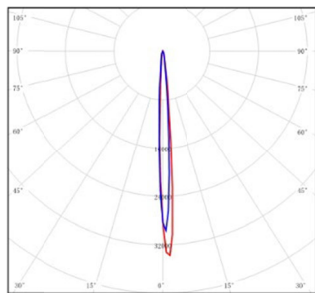

LIGHT DISTRIBUTION@3000K LUMINAIRE DATA

MODEL:	EF1S24-056EL-S30BK
BEAM ANGLE:	7°
POWER:	56 W (Max)
LUMENS:	2856 lm
CBCP:	/
EFFICACY:	51 lm /W

MODEL:	EF1S24-056EL-130BK
BEAM ANGLE:	13°
POWER:	56 W (Max)
LUMENS:	3007 lm
CBCP:	/
EFFICACY:	53.7 lm /W

MODEL:	EF1S24-056EL-330BK
BEAM ANGLE:	30°
POWER:	56 W (Max)
LUMENS:	2940 lm
CBCP:	/
EFFICACY:	52.5 lm /W

MODEL:	EF1S24-056EL-430BK
BEAM ANGLE:	40°
POWER:	56 W (Max)
LUMENS:	2610 lm
CBCP:	/
EFFICACY:	46.6 lm /W