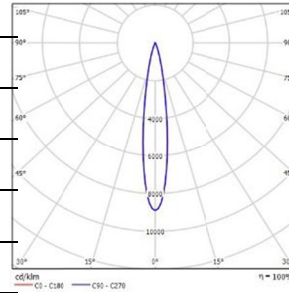

LIGHT DISTRIBUTION@3000K LUMINAIRE DATA

MODEL: EF1L48-112EL-S30BK
 BEAM ANGLE: 7°
 POWER: 109W (Max)
 LUMENS: 5158 lm
 CBCP: /
 EFFICACY: 47.5 lm/W

MODEL: EF1L48-112EL-130BK
 BEAM ANGLE: 13°
 POWER: 114.3W (Max)
 LUMENS: 5696.6 lm
 CBCP: /
 EFFICACY: 49.8 lm/W

MODEL: EF1L48-112EL-430BK
 BEAM ANGLE: 40°
 POWER: 111.5W (Max)
 LUMENS: 4823.1 lm
 CBCP: /
 EFFICACY: 43.3 lm/W

MODEL: EF1L48-112EL-J30BK
 BEAM ANGLE: 12x35°
 POWER: 109W (Max)
 LUMENS: 5158 lm
 CBCP: /
 EFFICACY: 47.5 lm/W