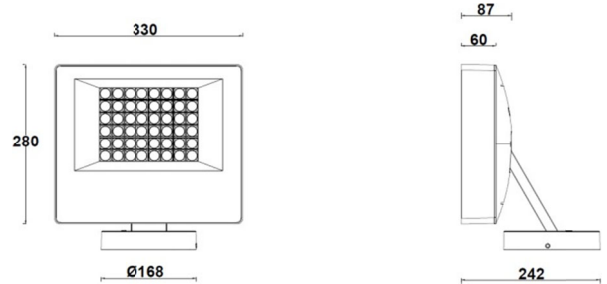

Line Drawing

Product Description

SHINE PRO series is a professional LED floodlight designed by WAC for high-end outdoor lighting venues; Carefully designed with a unique appearance and a full glass surface design, it is simple and elegant, fashionable and beautiful, more suitable for current and future architectural trends. The lighting fixtures are equipped with W-Module modular design; Equipped with a breathing valve, it can effectively balance the internal and external air pressure to prevent condensation water; Fully integrating the principles of aerodynamics, creating the optimal heat dissipation structure, enhancing the heat dissipation performance of lighting fixtures, and extending the service life of LED lighting fixtures; Can precisely adjust the irradiation angle while designing a thoughtful angle locking structure to lock the projection direction; The SHINE PRO series lamps come in various sizes, angles, and power options to meet different lighting application solutions.

Product Features

- Body Material: Die cast aluminum alloy lamp body, base, and stainless steel fixed chassis
- Optical System: Lens+ W-Module
- Finish: Static electricity powder coating
- Adjustable Angle: Vertical direction 0-90 °, horizontal direction 0-330 °
- Accessories: As attached
- Certification: CCC
- IP Rating: IP65
- Insulation Level: Class I
- Operating Temperature: -20°C~50°C

Product Specifications

- LED Type: HP LED
- LED Power: 91.2W
- Source Lm: 2700K 6192lm;3000K 6624lm;4000K 7056lm
- LED Lifetime: >50000h-L70 /B10-Ta25°C(LM-80/TM-21)
- CCT/CRI: 2700K, Ra80 / 3000K, Ra80 / 4000K, Ra80
- SDCM: 3SDCM
- Input: 220V/AC 50/60Hz
- Dimming: ON-OFF /DMX 512
- Net Weight: 8.9KG without packing

Order Model

Model	Power (W)	LEDs (quantity)	Max Lumens (lm)	Control Systems	Beam	CCT	Finish
EFL48-112	112(Max)	48	5697	EL ON-OFF	S 7°	27 2700K	BK Black
				220V/AC Power Supply	1 13°	30 3000K	
				ML DMX512 Dimming	3 30°	40 4000K	
				220V/AC Power Supply	4 40°	FC RGB	
				J 12x35°	FW RGBW=3000K		

Example: EF1L48-112EL-S30BK

WAC Lighting
www.waclighting.com (US)
www.waclighting.com.cn (China)

Headquarters
44 Harbor Park Drive • Port Washington, NY
Phone (516) 515.5000 • Fax (516) 515.5050

WAC Lighting(Shanghai)
14,Lane 299, Bi Sheng Road, Shanghai 201204,China
Phone (86.21) 3393.3558 • Fax (86.21) 3362.1598

WAC Lighting reserves the right to periodically design and update products.2024-01-27