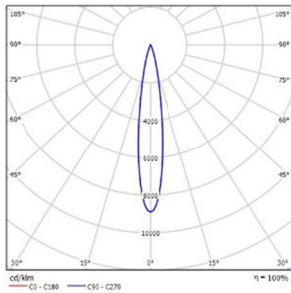

LIGHT DISTRIBUTION@3000K LUMINAIRE DATA

MODEL: EF1L48-112EL-S30BK
 BEAM ANGLE: 7°
 POWER: 109W (Max)
 LUMENS: 5158 lm
 CBCP: /
 EFFICACY: 47.5 lm/W

MODEL: EF1L48-112EL-130BK
 BEAM ANGLE: 13°
 POWER: 114.3W (Max)
 LUMENS: 5696.6 lm
 CBCP: /
 EFFICACY: 49.8 lm/W