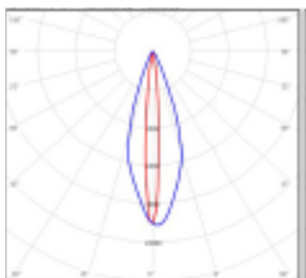

LIGHT DISTRIBUTION@3000K LUMINAIRE DATA

MODEL:	EF1S24-056EL-S30BK
BEAM ANGLE:	7°
POWER:	56 W (Max)
LUMENS:	2856 lm
CBCP:	/
EFFICACY:	51 lm /W

MODEL:	EF1S24-056EL-130BK
BEAM ANGLE:	13°
POWER:	56 W (Max)
LUMENS:	3007 lm
CBCP:	/
EFFICACY:	53.7 lm /W

MODEL:	EF1S24-056EL-330BK
BEAM ANGLE:	30°
POWER:	56 W (Max)
LUMENS:	2940 lm
CBCP:	/
EFFICACY:	52.5 lm /W

MODEL:	EF1S24-056EL-430BK
BEAM ANGLE:	40°
POWER:	56 W (Max)
LUMENS:	2610 lm
CBCP:	/
EFFICACY:	46.6 lm /W