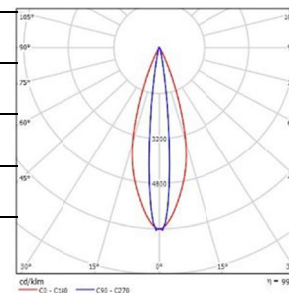

LIGHT DISTRIBUTION@3000K LUMINAIRE DATA

MODEL: EF1L48-112EL-S30BK
 BEAM ANGLE: 7°
 POWER: 109W (Max)
 LUMENS: 5158 lm
 CBCP: /
 EFFICACY: 47.5 lm/W

MODEL: EF1L48-112EL-130BK
 BEAM ANGLE: 13°
 POWER: 114.3W (Max)
 LUMENS: 5696.6 lm
 CBCP: /
 EFFICACY: 49.8 lm/W

MODEL: EF1L48-112EL-430BK
 BEAM ANGLE: 40°
 POWER: 111.5W (Max)
 LUMENS: 4823.1 lm
 CBCP: /
 EFFICACY: 43.3 lm/W

MODEL: EF1L48-112EL-J30BK
 BEAM ANGLE: 12x35°
 POWER: 109W (Max)
 LUMENS: 5158 lm
 CBCP: /
 EFFICACY: 47.5 lm/W