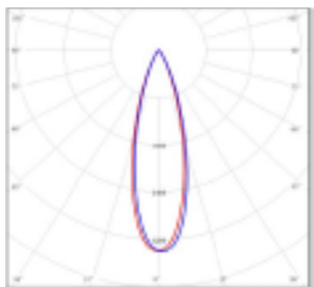

LIGHT DISTRIBUTION@3000K LUMINAIRE DATA

MODEL:	EF1S24-056EL-S30BK
BEAM ANGLE:	7°
POWER:	56 W (Max)
LUMENS:	2856 lm
CBCP:	/
EFFICACY:	51 lm /W

MODEL:	EF1S24-056EL-130BK
BEAM ANGLE:	13°
POWER:	56 W (Max)
LUMENS:	3007 lm
CBCP:	/
EFFICACY:	53.7 lm /W