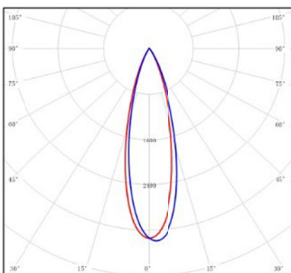

LIGHT DISTRIBUTION@3000K LUMINAIRE DATA

MODEL: EF1L48-112EL-S30BK
 BEAM ANGLE: 7°
 POWER: 109W (Max)
 LUMENS: 5158 lm
 CBCP: /
 EFFICACY: 47.5 lm/W

MODEL: EF1L48-112EL-130BK
 BEAM ANGLE: 13°
 POWER: 114.3W (Max)
 LUMENS: 5696.6 lm
 CBCP: /
 EFFICACY: 49.8 lm/W

MODEL: EF1L48-112EL-430BK
 BEAM ANGLE: 40°
 POWER: 111.5W (Max)
 LUMENS: 4823.1 lm
 CBCP: /
 EFFICACY: 43.3 lm/W

MODEL: EF1L48-112EL-J30BK
 BEAM ANGLE: 12x35°
 POWER: 109W (Max)
 LUMENS: 5158 lm
 CBCP: /
 EFFICACY: 47.5 lm/W