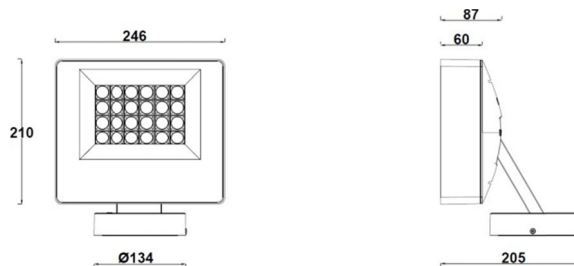

Line Drawing

Product Description

SHINE PRO series is a professional LED floodlight designed by WAC for high-end outdoor lighting venues; Carefully designed with a unique appearance and a full glass surface design, it is simple and elegant, fashionable and beautiful, more suitable for current and future architectural trends. The lighting fixtures are equipped with W-Module modular design; Equipped with a breathing valve, it can effectively balance the internal and external air pressure to prevent condensation water; Fully integrating the principles of aerodynamics, creating the optimal heat dissipation structure, enhancing the heat dissipation performance of lighting fixtures, and extending the service life of LED lighting fixtures; Can precisely adjust the irradiation angle while designing a thoughtful angle locking structure to lock the projection direction; The SHINE PRO series lamps come in various sizes, angles, and power options to meet different lighting application solutions.

Product Features

- Body Material: Die cast aluminum alloy lamp body, base, and stainless steel fixed chassis
- Optical System: Lens+ W-Module
- Finish: Static electricity powder coating
- Adjustable Angle: Vertical direction 0-90°, horizontal direction 0-330°
- Accessories: As attached
- Certification: CCC
- IP Rating: IP65
- Insulation Level: Class I
- Operating Temperature: -20°C~50°C

Product Specifications

- LED Type: HP LED
- LED Power: 45.6W
- Source Lm: 2700K 4807lm;3000K 5060lm;4000K 5313lm
- LED Lifetime: >50000h-L70 /B10-Ta25°C(LM-80/TM-21)
- CCT/CRI: 2700K, Ra80 / 3000K, Ra80 / 4000K, Ra80
- SDCM: 3SDCM(Mono)
- Input: 220V/AC 50/60Hz
- Dimming: ON-OFF /DMX 512
- Net Weight: 5.8KG without packing

Order Model

Model	Power (W)	LEDs (quantity)	Max Lumens (lm)	Control Systems	Beam	CCT	Finish
EF1S24-056	56(Max)	24	3007	EL ON-OFF	S 7°	27 2700K	BK Black
				220V/AC Power Supply	1 13°	30 3000K	
				ML DMX512 Dimming	3 30°	40 4000K	
				220V/AC Power Supply	4 40°	FC RGB	
				J 12x35°	FW RGBW=3000K		

Example: EF1S24-056EL-S30BK

WAC Lighting
www.waclighting.com (US)
www.waclighting.com.cn (China)

Headquarters
44 Harbor Park Drive • Port Washington, NY
Phone (516) 515.5000 • Fax (516) 515.5050

WAC Lighting(Shanghai)
14,Lane 299, Bi Sheng Road, Shanghai 201204,China
Phone (86.21) 3393.3558 • Fax (86.21) 3362.1598

WAC Lighting reserves the right to periodically design and update products.2024-01-27