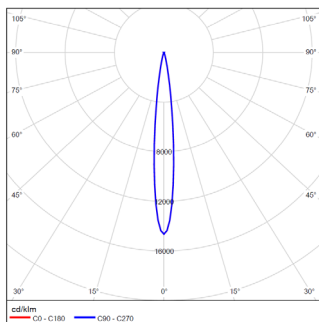

Note: Up to three optical accessories can be added, with a maximum of one of each type at the same time.

Light Curve Distribution @3000K Data

MODEL: TL16FLM18-O-F930
BEAM ANGLE: 12°
POWER: 21W
LUMENS: 319lm
CBCP: 4670cd
EFFICACY: 15lm/W

MODEL: TL16FLM18-O-F930
BEAM ANGLE: 50°
POWER: 21W
LUMENS: 463lm
CBCP: 689cd
EFFICACY: 22lm/W

MODEL: TL16FLM26-O-F930
BEAM ANGLE: 12°
POWER: 30W
LUMENS: 439lm
CBCP: 5859cd
EFFICACY: 15lm/W

MODEL: TL16FLM26-O-F930
BEAM ANGLE: 50°
POWER: 30W
LUMENS: 639lm
CBCP: 952cd
EFFICACY: 21lm/W