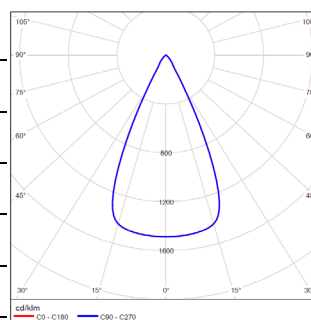

Note: Up to three optical accessories can be added, with a maximum of one of each type at the same time.

Light Curve Distribution @3000K Data

MODEL: TL16FLM18-O-F930
BEAM ANGLE: 12°
POWER: 21W
LUMENS: 319lm
CBCP: 4670cd
EFFICACY: 15lm/W

MODEL: TL16FLM18-O-F930
BEAM ANGLE: 50°
POWER: 21W
LUMENS: 463lm
CBCP: 689cd
EFFICACY: 22lm/W

MODEL: TL16FLM26-O-F930
BEAM ANGLE: 12°
POWER: 30W
LUMENS: 439lm
CBCP: 5859cd
EFFICACY: 15lm/W

MODEL: TL16FLM26-O-F930
BEAM ANGLE: 50°
POWER: 30W
LUMENS: 639lm
CBCP: 952cd
EFFICACY: 21lm/W