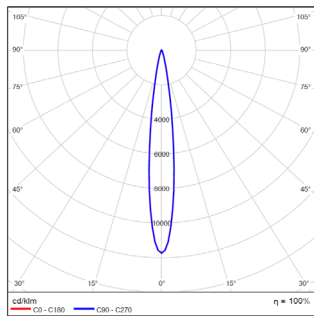

Note: Up to three optical accessories can be added, with a maximum of one of each type at the same time.

Light Curve Distribution @3000K Data

MODEL: TL15FLM06-O-F930
BEAM ANGLE: 12°
POWER: 8W
LUMENS: 183lm
CBCP: 2395cd
EFFICACY: 23lm/W