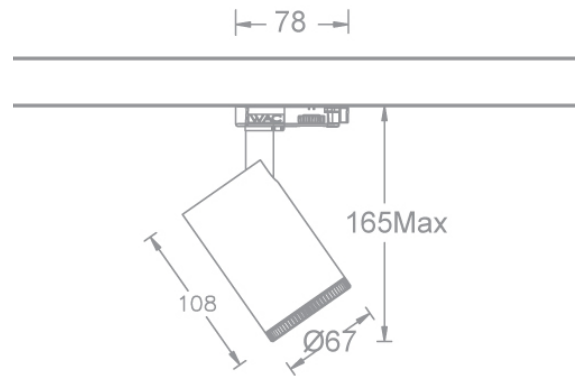

Line Drawing

Product Description

SILO Focus Series LED Track Lights are suitable for W 3-circuit track system. The design is exquisite, made of die-cast aluminum. Built-in non-strobe driver, COB light module, adjustable light angle continuously. Widely used in museums, art galleries, commercial spaces, hotels, retail and other places to provide accent lighting or ambient lighting.

Product Features

- **Body Material:** Aluminum alloy die-casting lamp body
- **Optical System:** Adjustable Focusing Lens
- **Finish:** Electrostatic Powder Coating, Black (BK), White (WT)
- **Adjustable Angle:** Horizontal 0°~355° adjustment; Vertical 0~90° adjustment
- **Accessory:** Add up to three optical accessories, up to one of each type at the same time
- **Certification:** CCC
- **IP Rating:** IP20
- **Insulation Class:** Class I
- **Operating Temperature:** -20°C~40°C

Product Specifications

- **LED Type:** COB
- **Power:** 6W or 12W Optional
- **Source Lm:** 2700K: 610lm (6W) / 1090lm (12W)
  3000K: 670lm (6W) / 1200lm (12W)
  4000K: 720lm (6W) / 1290lm (12W)
  5000K: 770lm (6W) / 1380lm (12W)
- **LED Lifetime:** >50000h-L70 / B10-Ta25°C(LM-80/TM-21)•
- **CCT/CRI:** 2700K / 3000K / 4000K / 5000K , >Ra90
- **SDCM:** 3 SDCM
- **Input:** 220V~240V AC / 50Hz
- **Dimming:** Built-in knob dimming (dimming range 10% ~100%), 1- 10V dimming (must do matching test with project site in advance)
- **Net Weight:** Approx. 0.5Kg, excluding packaging

Order Model

Model	LED	Dimming	Beam	CRI	CCT	Finish
TL15F SILO Focus	LM06 COB 6W	O On-board	F 12~50°	9 90	27 2700K	WT White BK Black
	LM12 COB 12W	D 0-10V			30 3000K	
					40 4000K	
					50 5000K	
TL15F	LM12	O	F	9	30	WT

Example: TL15FLM12-O-F930WT

WAC Lighting
www.waclighting.com (US)
www.waclighting.com.cn (China)

Headquarters
44 Harbor Park Drive • Port Washington, NY
Phone (516) 515.5000 • Fax (516) 515.5050

WAC Lighting(Shanghai)
14,Lane 299, Bi Sheng Road,Shanghai 201204
Phone (86.21) 3393.3558 • Fax (86.21) 3362.1598