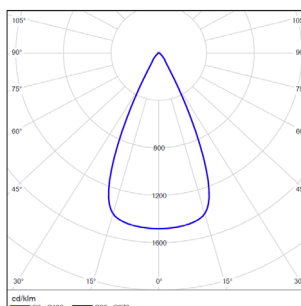

Note: Up to three optical accessories can be added, with a maximum of one of each type at the same time.

Light Curve Distribution @3000K Data

MODEL: TL17FLM34-O-F930
BEAM ANGLE: 12°
POWER: 38W
LUMENS: 564lm
CBCP: 6780cd
EFFICACY: 15lm/W