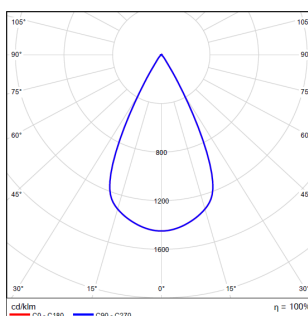

Note: Up to three optical accessories can be added, with a maximum of one of each type at the same time.

Light Curve Distribution @3000K Data

MODEL: TL15FLM06-O-F930
BEAM ANGLE: 12°
POWER: 8W
LUMENS: 183lm
CBCP: 2395cd
EFFICACY: 23lm/W

MODEL: TL15FLM06-O-F930
BEAM ANGLE: 50°
POWER: 8W
LUMENS: 291lm
CBCP: 424cd
EFFICACY: 36lm/W

MODEL: TL15FLM12-O-F930
BEAM ANGLE: 12°
POWER: 14W
LUMENS: 272lm
CBCP: 3187cd
EFFICACY: 19lm/W

MODEL: TL15FLM12-O-F930
BEAM ANGLE: 50°
POWER: 14W
LUMENS: 425lm
CBCP: 616cd
EFFICACY: 30lm/W