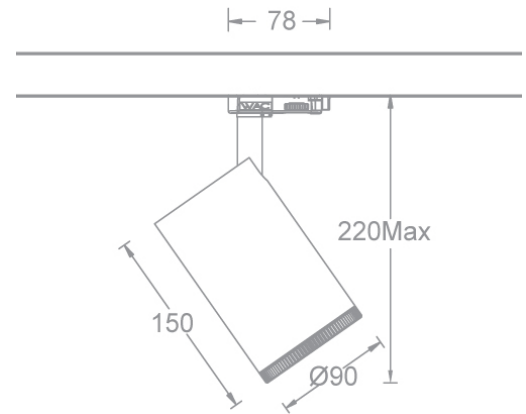

Line Drawing

Product Description

SILO Focus Series LED Track Lights are suitable for W 3-circuit track system. The design is exquisite, made of die-cast aluminum. Built-in non-strobe driver, COB light module, adjustable light angle continuously. Widely used in museums, art galleries, commercial spaces, hotels, retail and other places to provide accent lighting or ambient lighting.

Product Features

- **Body Material:** Aluminum alloy die-casting lamp body
- **Optical System:** Adjustable Focusing Lens
- **Finish:** Electrostatic Powder Coating, Black (BK), White (WT)
- **Adjustable Angle:** Horizontal 0°~355° adjustment; Vertical 0~90° adjustment
- **Accessory:** Add up to three optical accessories, up to one of each type at the same time
- **Certification:** CCC
- **IP Rating:** IP20
- **Insulation Class:** Class I
- **Operating Temperature:** -20°C~40°C

Product Specifications

- **LED Type:** COB
- **Power:** 18W or 26W optional
- **Source Lm:** 2700K: 1550lm (18W) / 2270lm (26W)
  3000K: 1700lm (18W) / 2500lm (26W)
  4000K: 1820lm (18W) / 2670lm (26W)
  5000K: 1950lm (18W) / 2870lm (26W)
- **LED Lifetime:** >50000h-L70 / B10-Ta25°C(LM-80/TM-21)
- **CCT/CRI:** 2700K / 3000K / 4000K / 5000K , >Ra90
- **SDCM:** 3 SDCM
- **Input:** 220V~240V AC / 50Hz
- **Dimming:** Built-in knob dimming (dimming range 10%~100%), DALI, 1-10V dimming (must be done in advance with the project site to match the test)
- **Net Weight:** Approx. 1.0Kg, excluding packaging

Order Model

Model	LED	Dimming	Beam	CRI	CCT	Finish
TL16F SILO Focus	LM18 COB 18W LM26 COB 26W	O On-board A DALI D 0-10V	F 12~50°	9 90	27 2700K	WT White BK Black
					30 3000K	
					40 4000K	
					50 5000K	
TL16F	LM18	O	F	9	30	WT

Example: TL16FLM18-O-F930WT

WAC Lighting
www.waclighting.com (US)
www.waclighting.com.cn (China)

Headquarters
44 Harbor Park Drive • Port Washington, NY
Phone (516) 515.5000 • Fax (516) 515.5050

WAC Lighting(Shanghai)
14,Lane 299, Bi Sheng Road,Shanghai 201204
Phone (86.21) 3393.3558 • Fax (86.21) 3362.1598