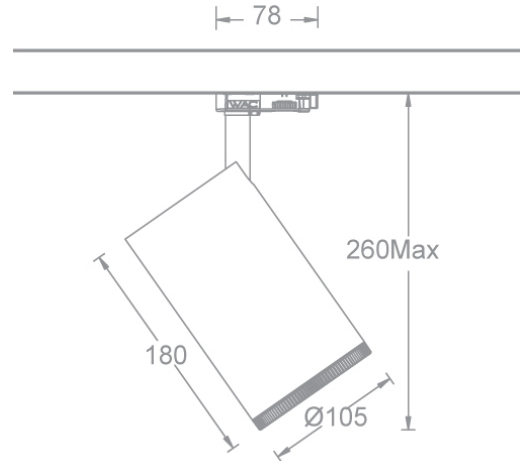

Line Drawing

Product Description

SILO Focus Series LED Track Lights are suitable for W 3-circuit track system. The design is exquisite, made of die-cast aluminum. Built-in non-strobe driver, COB light module, adjustable light angle continuously. Widely used in museums, art galleries, commercial spaces, hotels, retail and other places to provide accent lighting or ambient lighting.

Product Features

- **Body Material:** Aluminum alloy die-casting lamp body
- **Optical System:** Adjustable Focusing Lens
- **Finish:** Electrostatic Powder Coating, Black (BK), White (WT)
- **Adjustable Angle:** Horizontal 0°~355° adjustment; Vertical 0~90° adjustment
- **Accessory:** Add up to three optical accessories, up to one of each type at the same time
- **Certification:** CCC
- **IP Rating:** IP20
- **Insulation Class:** Class I
- **Operating Temperature:** -20°C~40°C

Product Specifications

- **LED Type:** COB
- **Power:** 34W
- **Source Lm:** 3280lm (2700K) / 3600lm (3000K)
  3880lm (4000K) / 4140lm (5000K)
- **LED Lifetime:** >50000h-L70 / B10-Ta25°C(LM-80/TM-21)
- **CCT/CRI:** 2700K / 3000K / 4000K / 5000K , >Ra90
- **SDCM:** 3 SDCM
- **Input:** 220V~240V AC / 50Hz
- **Dimming:** Built-in knob dimming (dimming range 10%~100%), DALI, 1 - 10V dimming (must be done in advance with the project site to match the test)
- **Net Weight:** Approx. 1.4Kg, excluding packaging

Order Model

Model	LED	Dimming	Beam	CRI	CCT	Finish
TL17F SILO Focus	LM34 COB 34W	O On-board A DALI D 0-10V	F 12~50°	9 90	27 2700K 30 3000K 40 4000K 50 5000K	WT White BK Black
TL17F	LM34	O	F	9	30	WT

Example: TL17FLM34-O-F930WT

WAC Lighting

www.waclighting.com (US)

www.waclighting.com.cn (China)

Headquarters

44 Harbor Park Drive • Port Washington, NY

Phone (516) 515.5000 • Fax (516) 515.5050

WAC Lighting(Shanghai)

14,Lane 299, Bi Sheng Road,Shanghai 201204

Phone (86.21) 3393.3558 • Fax (86.21) 3362.1598