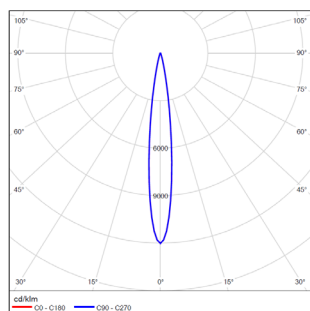

Note: Up to three optical accessories can be added, with a maximum of one of each type at the same time.

Light Curve Distribution @3000K Data

MODEL: TL17FLM34-O-F930
BEAM ANGLE: 12°
POWER: 38W
LUMENS: 564lm
CBCP: 6780cd
EFFICACY: 15lm/W