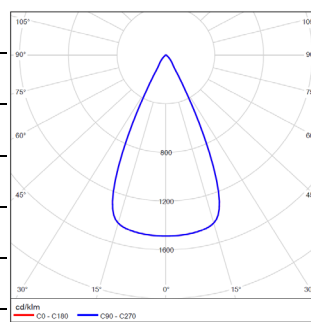

Note: Up to three optical accessories can be added, with a maximum of one of each type at the same time.

Light Curve Distribution @3000K Data

MODEL: TL16FLM18-O-F930
BEAM ANGLE: 12°
POWER: 21W
LUMENS: 319lm
CBCP: 4670cd
EFFICACY: 15lm/W

MODEL: TL16FLM18-O-F930
BEAM ANGLE: 50°
POWER: 21W
LUMENS: 463lm
CBCP: 689cd
EFFICACY: 22lm/W

MODEL: TL16FLM26-O-F930
BEAM ANGLE: 12°
POWER: 30W
LUMENS: 439lm
CBCP: 5859cd
EFFICACY: 15lm/W

MODEL: TL16FLM26-O-F930
BEAM ANGLE: 50°
POWER: 30W
LUMENS: 639lm
CBCP: 952cd
EFFICACY: 21lm/W