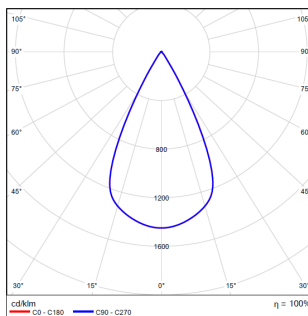

Note: Up to three optical accessories can be added, with a maximum of one of each type at the same time.

Light Curve Distribution @3000K Data

MODEL: TL15FLM06-O-F930
BEAM ANGLE: 12°
POWER: 8W
LUMENS: 183lm
CBCP: 2395cd
EFFICACY: 23lm/W