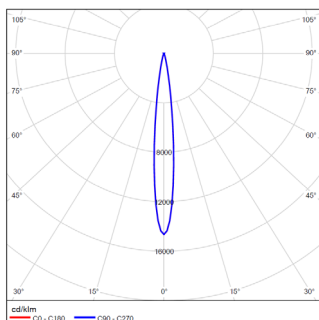

Note: Up to three optical accessories can be added, with a maximum of one of each type at the same time.

Light Curve Distribution @3000K Data

MODEL: TL16FLM18-O-F930
BEAM ANGLE: 12°
POWER: 21W
LUMENS: 319lm
CBCP: 4670cd
EFFICACY: 15lm/W

MODEL: TL16FLM18-O-F930
BEAM ANGLE: 50°
POWER: 21W
LUMENS: 463lm
CBCP: 689cd
EFFICACY: 22lm/W

MODEL: TL16FLM26-O-F930
BEAM ANGLE: 12°
POWER: 30W
LUMENS: 439lm
CBCP: 5859cd
EFFICACY: 15lm/W

MODEL: TL16FLM26-O-F930
BEAM ANGLE: 50°
POWER: 30W
LUMENS: 639lm
CBCP: 952cd
EFFICACY: 21lm/W