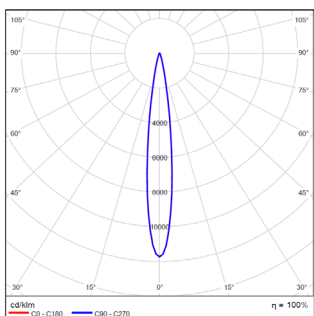

Note: Up to three optical accessories can be added, with a maximum of one of each type at the same time.

Light Curve Distribution @3000K Data

MODEL: TL15FLM06-O-F930
BEAM ANGLE: 12°
POWER: 8W
LUMENS: 183lm
CBCP: 2395cd
EFFICACY: 23lm/W

MODEL: TL15FLM06-O-F930
BEAM ANGLE: 50°
POWER: 8W
LUMENS: 291lm
CBCP: 424cd
EFFICACY: 36lm/W

MODEL: TL15FLM12-O-F930
BEAM ANGLE: 12°
POWER: 14W
LUMENS: 272lm
CBCP: 3187cd
EFFICACY: 19lm/W

MODEL: TL15FLM12-O-F930
BEAM ANGLE: 50°
POWER: 14W
LUMENS: 425lm
CBCP: 616cd
EFFICACY: 30lm/W