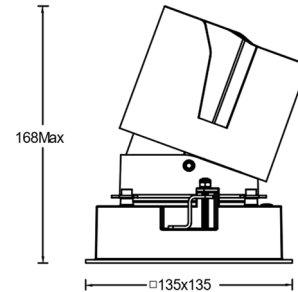

Line Drawing

Product Description

AETHER Series LED Narrow Side Recessed Angled Downlight is perfectly integrated with the ceiling after installation. Good anti-glare performance and color consistency control, with a comfortable light effect, mainly for hotels, clubs and other indoor places.

Product Features

- **Body Material:** Aluminum Alloy Die-Cast Lamp Body
- **Optical System:** Lens + Anti-glare reflector
- **Finish:** Electrostatic Powder Coating
- **Adjustable Angle:** Horizontal 0°-355°, Vertical 0°~25
- **Accessories:** See the attached table.
- **Certification:** CCC
- **IP Rating:** IP20
- **Insulation Level:** CLASS II
- **Operating Temperature:** -20℃~40℃

Product Specifications

- **Opening Size:** □125x125mm
- **Ceiling Thickness:** 1mm~25mm
- **Shading Angle:** 40°
- **LED Type:** COB
- **Source Lm:**
  - 2700K: 25W 3320lm; 32W 4230lm
  - 3000K: 25W 3460lm; 32W 4320lm
  - 3500K: 25W 3570lm; 32W 4420lm
  - 4000K: 25W 3620lm; 32W 4480lm
  - 5000K: 25W 3735lm; 32W 4640lm
- **LED Lifetime:** >36000h-L70 /B10-Ta25°C(LM-80/TM-21)
- **CCT/CRI:** 2700K/ 3000K/3500K/ 4000K/5000K, CRI≥90
- **SDCM:** 220V AC / 50Hz
- **Dimming Control:** Non-dimmable / 0-10V (must do match test with project site system in advance)
- **Net Weight:** Approx. 0.24Kg, excluding packaging

Order Model

Model	Size	Trim	LED	Driver	Beam	CCT	Reflector	Finish
KDA Downlight A series	5	5 Square Trim	LM25 COB 25W	E On-Off	1 15°	27 2700K	B Black	WT
			LM32 COB 32W	D 0-10V Dimming	2 24°	30 3000K	S Specular	White
			LM32 COB 32W	N No Driver	3 36°	35 3500K	Black	BK
					5 50°	40 4000K		
					50 5000K			

Example: KDA55-LM25E-130SWT

Note:

WAC Lighting
www.waclighting.com (US)
www.waclighting.com.cn (China)

Headquarters
44 Harbor Park Drive • Port Washington, NY
Phone (516) 515.5000 • Fax (516) 515.5050

WAC Lighting(Shanghai)
14,Lane 299, Bi Sheng Road,Shanghai 201204
Phone (86.21) 3393.3558 • Fax (86.21) 3362.1598