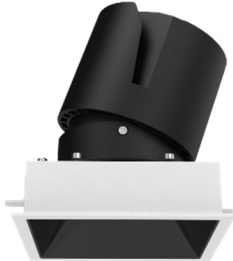

AETHER - MODEL: KDA55

5-inch Square Narrow Recessed Downlight

WAC LIGHTING

Responsible Lighting®

Project Name:

Type:

Product Image