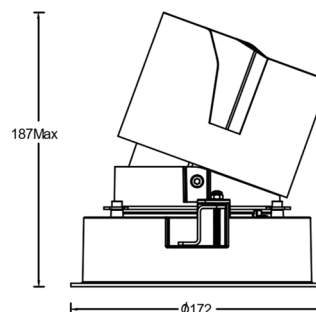

Line Drawing

Product Description

AETHER Series LED Narrow Side Recessed Angled Downlight is perfectly integrated with the ceiling after installation. Good anti-glare performance and color consistency control, with a comfortable light effect, mainly for hotels, clubs and other indoor places.

Product Features

- **Body Material:** Aluminum Alloy Die-Cast Lamp Body
- **Optical System:** Lens + Anti-glare reflector
- **Finish:** Electrostatic Powder Coating
- **Adjustable Angle:** Horizontal 0°-355°, Vertical 0°~25
- **Accessories:** See the attached table.
- **Certification:** CCC
- **IP Rating:** IP20
- **Insulation Level:** CLASS II
- **Operating Temperature:** -20°C~40°C

Product Specifications

- **Opening Size:** □160x160mm
- **Ceiling Thickness:** 1mm~25mm
- **Shading Angle:** 40°
- **LED Type:** COB
- **Source Lm:**
  - 2700K: 32W 3610lm; 43W 4250lm
  - 3000K: 32W 3830lm; 43W 4505lm
  - 3500K: 32W 4020lm; 43W 4730lm
  - 4000K: 32W 4180lm; 43W 4920lm
  - 5000K: 32W 4310lm; 43W 5065lm
- **LED Lifetime:** >36000h-L70 /B10-Ta25°C(LM-80/TM-21)
- **CCT/CRI:** 2700K/ 3000K/3500K/ 4000K/5000K, CRI≥90
- **SDCM:** 220V AC / 50Hz
- **Dimming Control:** Non-dimmable / 0-10V (must do match test with project site system in advance)
- **Net Weight:** Approx. 0.24Kg, excluding packaging

Order Model

Model	Size	Trim	LED	Driver	Beam	CCT	Reflector	Finish
KDA Downlight A series	6	5	LM32 COB 32W	E On-Off	1 15°	27 2700K	B Black	WT
	6	Square Trim	LM43 COB 43W	D 0-10V Dimming	2 24° 3 36°	30 3000K 35 3500K	S Specular	White
			LM43 COB 43W	N No Driver	5 50°	40 4000K 50 5000K		BK Black

Example: KDA65-LM32E-130SWT

Note:

WAC Lighting
www.waclighting.com (US)
www.waclighting.com.cn (China)

Headquarters
44 Harbor Park Drive • Port Washington, NY
Phone (516) 515.5000 • Fax (516) 515.5050

WAC Lighting(Shanghai)
14,Lane 299, Bi Sheng Road,Shanghai 201204
Phone (86.21) 3393.3558 • Fax (86.21) 3362.1598