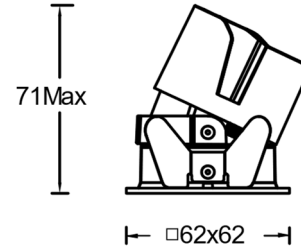

Line Drawing

Product Description

AETHER Series LED Narrow Side Recessed Angled Downlight is perfectly integrated with the ceiling after installation. Good anti-glare performance and color consistency control, with a comfortable light effect, mainly for hotels, clubs and other indoor places.

Product Features

- **Body Material:** Aluminum Alloy Die-Cast Lamp Body
- **Optical System:** Lens + Anti-glare reflector
- **Finish:** Electrostatic Powder Coating
- **Adjustable Angle:** Horizontal 0°-355°, Vertical 0°~25
- **Accessories:** See the attached table.
- **Certification:** CCC
- **IP Rating:** IP20
- **Insulation Level:** CLASS II
- **Operating Temperature:** -20°C~40°C

Product Specifications

- **Opening Size:** □55x55mm
- **Ceiling Thickness:** 5mm~15mm
- **Shading Angle:** 35°
- **LED Type:** COB
- **Source Lm:**
  - 2700K: 4W 540lm; 7W 758lm;
  - 3000K: 4W 557lm; 7W 780lm;
  - 3500K: 4W 578lm; 7W 810lm;
  - 4000K: 4W 589lm; 7W 825lm;
  - 5000K: 4W 594lm; 7W 832lm;
- **LED Lifetime:** >36000h-L70 /B10-Ta25°C(LM-80/TM-21)
- **CCT/CRI:** 2700K/ 3000K/3500K/ 4000K/5000K, CRI≥90
- **SDCM:** 220V AC / 50Hz
- **Dimming Control:** Non-dimmable / 0-10V (must do match test with project site system in advance) Approx.
- **Net Weight:** 0.11Kg, excluding packaging

Order Model

Model	Size	Trim	LED	Driver	Beam	CCT	Reflector	Finish
KDA Downlight A series	2	5 Square Trim	LM04 COB 4W	E On-Off	1 15°	27 2700K	B Black	WT
			LM07 COB 7W	D 0-10V Dimming	2 24°	30 3000K	S Specular	White
			LM07 COB 7W	N No Driver	5 50°	35 3500K	BK Black	
					40 4000K			
50 5000K								

Example: KDA25-LM07E-130SWT

Note: 15° and 24° are shipped with honeycomb by default, other angles without honeycomb

WAC Lighting
www.waclighting.com (US)
www.waclighting.com.cn (China)

Headquarters
44 Harbor Park Drive • Port Washington, NY
Phone (516) 515.5000 • Fax (516) 515.5050

WAC Lighting(Shanghai)
14,Lane 299, Bi Sheng Road,Shanghai 201204
Phone (86.21) 3393.3558 • Fax (86.21) 3362.1598