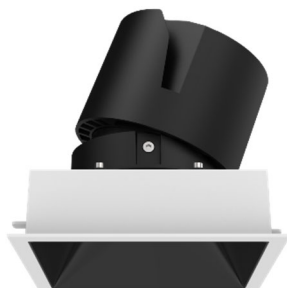

AETHER - MODEL: KDA65

6-inch Square Narrow Recessed Downlight

WAC LIGHTING

Responsible Lighting®

Project Name:

Type:

Product Image