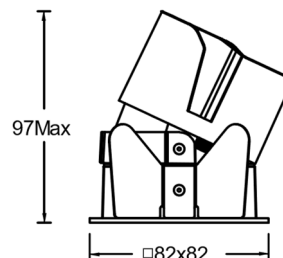

Line Drawing

Product Description

AETHER Series LED Narrow Side Recessed Angled Downlight is perfectly integrated with the ceiling after installation. Good anti-glare performance and color consistency control, with a comfortable light effect, mainly for hotels, clubs and other indoor places.

Product Features

- **Body Material:** Aluminum Alloy Die-Cast Lamp Body
- **Optical System:** Lens + Anti-glare reflector
- **Finish:** Electrostatic Powder Coating
- **Adjustable Angle:** Horizontal 0°-35°, Vertical 0°~25°
- **Accessories:** See the attached table.
- **Certification:** CCC
- **IP Rating:** IP20
- **Insulation Level:** CLASS II
- **Operating Temperature:** -20°C~40°C

Product Specifications

- **Opening Size:** 82x82mm
- **Ceiling Thickness:** 5mm~15mm
- **Shading Angle:** 35°
- **LED Type:** COB
- **Source Lm:**
  2700K: 7W 758lm; 10W 1080lm; 13W 1404lm
  3000K: 7W 800lm; 10W 1150lm; 13W 1495lm
  3500K: 7W 835lm; 10W 1195lm; 13W 1554lm
  4000K: 7W 850lm; 10W 1210lm; 13W 1573lm
  5000K: 7W 860lm; 10W 1220lm; 13W 1586lm
- **LED Lifetime:** >36000h-L70 /B10-Ta25°C(LM-80/TM-21)
- **CCT/CRI:** 2700K/ 3000K/3500K/ 4000K/5000K, CRI≥90
- **SDCM:** 220V AC / 50Hz
- **Dimming Control:** Non-dimmable / 0-10V (must do match test with project site system in advance)
- **Net Weight:** Approx. 0.24Kg, excluding packaging

Order Model

Model	Size	Trim	LED	Driver	Beam	CCT	Reflector	Finish
KDA Downlight A series	3	5 Square Trim	LM07 COB 7W	E On-Off	1 15°	27 2700K	B Black	WT
	3		LM10 COB 10W	D 0-10V	2 24°	30 3000K	W White	White
			LM13 COB 13W	Dimming	3 36°	35 3500K	S Specular	BK
			LM13 COB 13W	N No Driver	5 50°	40 4000K	T Black Step	Black
					50 5000K	H White Step		

Example: KDA35-LM07E-130SWT

Note: 15° and 24° are shipped with honeycomb by default, other angles without honeycomb

WAC Lighting
www.waclighting.com (US)
www.waclighting.com.cn (China)

Headquarters
44 Harbor Park Drive • Port Washington, NY
Phone (516) 515.5000 • Fax (516) 515.5050

WAC Lighting(Shanghai)
14,Lane 299, Bi Sheng Road,Shanghai 201204
Phone (86.21) 3393.3558 • Fax (86.21) 3362.1598