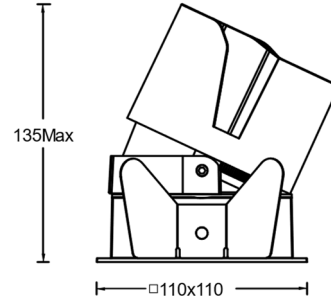

Line Drawing

Product Description

AETHER Series LED Narrow Side Recessed Angled Downlight is perfectly integrated with the ceiling after installation. Good anti-glare performance and color consistency control, with a comfortable light effect, mainly for hotels, clubs and other indoor places.

Product Features

- **Body Material:** Aluminum Alloy Die-Cast Lamp Body
- **Optical System:** Lens + Anti-glare reflector
- **Finish:** Electrostatic Powder Coating
- **Adjustable Angle:** Horizontal 0°-355°, Vertical 0°~25
- **Accessories:** See the attached table.
- **Certification:** CCC
- **IP Rating:** IP20
- **Insulation Level:** CLASS II
- **Operating Temperature:** -20℃~40℃

Product Specifications

- **Opening Size:** □100x100mm
- **Ceiling Thickness:** 5mm~25mm
- **Shading Angle:** 35°
- **LED Type:** COB
- **Source Lm:**
  2700K: 18W 1860lm; 25W 2460lm
  3000K: 18W 1975lm; 25W 2610lm
  3500K: 18W 2070lm; 25W 2710lm
  4000K: 18W 2155lm; 25W 2790lm
  5000K: 18W 2220lm; 25W 2870lm
- **LED Lifetime:** >36000h-L70 /B10-Ta25°C(LM-80/TM-21)
- **CCT/CRI:** 2700K/ 3000K/3500K/ 4000K/5000K, CRI≥90
- **SDCM:** 220V AC / 50Hz
- **Dimming Control:** Non-dimmable / 0-10V (must do match test with project site system in advance)
- **Net Weight:** Approx. 0.24Kg, excluding packaging

Order Model

Model	Size	Trim	LED	Driver	Beam	CCT	Reflector	Finish
KDA Downlight A series	4	5	LM18 COB 18W	E On-Off	1 15°	27 2700K	B Black	WT
	4	Square Trim	LM25 COB 25W	D 0-10V Dimming	2 24°	30 3000K	S Specular	White
					3 36°	35 3500K		BK
			LM25 COB 25W	N No Driver	5 50°	40 4000K		Black
					50 5000K			

Example:KDA45-LM18E-130SWT

Note:

WAC Lighting
www.waclighting.com (US)
www.waclighting.com.cn (China)

Headquarters
44 Harbor Park Drive • Port Washington, NY
Phone (516) 515.5000 • Fax (516) 515.5050

WAC Lighting(Shanghai)
14,Lane 299, Bi Sheng Road,Shanghai 201204
Phone (86.21) 3393.3558 • Fax (86.21) 3362.1598