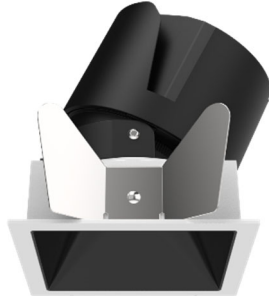

Product Description

AETHER Series LED Narrow Side Recessed Angled Downlight is perfectly integrated with the ceiling after installation. Good anti-glare performance and color consistency control, with a comfortable light effect, mainly for hotels, clubs and other indoor places.

Project Name:

Type:

Product Image

Line Drawing

Product Description

AETHER Series LED Narrow Side Recessed Angled Downlight is perfectly integrated with the ceiling after installation. Good anti-glare performance and color consistency control, with a comfortable light effect, mainly for hotels, clubs and other indoor places.