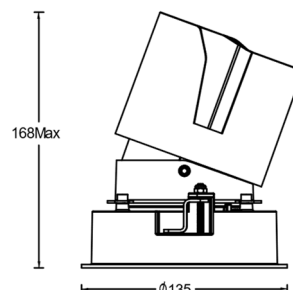

Line Drawing

Product Description

AETHER Series LED Narrow Side Recessed Angled Downlight is perfectly integrated with the ceiling after installation. Good anti-glare performance and color consistency control, with a comfortable light effect, mainly for hotels, clubs and other indoor places.

Product Features

- **Body Material:** Aluminum Alloy Die-Cast Lamp Body
- **Optical System:** Lens + Anti-glare reflector
- **Finish:** Electrostatic Powder Coating
- **Adjustable Angle:** Horizontal 0°-355°, Vertical 0°~25°
- **Accessories:** See the attached table.
- **Certification:** CCC
- **IP Rating:** IP20
- **Insulation Level:** CLASS II
- **Operating Temperature:** -20℃~40℃

Product Specifications

- **Opening Size:** Ø125mm
- **Ceiling Thickness:** 1mm~25mm
- **Shading Angle:** 40°
- **LED Type:** COB
- **Source Lm:** 2700K:25W 3320lm; 32W 4230lm
  3000K:25W 3460lm; 32W 4320lm
  3500K: 25W 3570lm; 32W 4420lm
  4000K: 25W 3620lm; 32W 4480lm
  5000K: 25W 3735lm; 32W 4640lm
- **LED Lifetime:** >36000h-L70 /B10-Ta25°C(LM-80/TM-21)
- **CCT/CRI:** 2700K/ 3000K/3500K/ 4000K/5000K, CRI≥90
- **SDCM:** 220V AC / 50Hz
- **Dimming Control:** Non-dimmable / 0-10V (must do match test with project site system in advance)
- **Net Weight:** Approx. 0.24Kg, excluding packaging

Order Model

Model	Size	Trim	LED	Driver	Beam	CCT	Reflector	Finish
KDA Downlight A series	5	1 Round Trim	LM25 COB 25W	E On-Off	1 15°	27 2700K	B Black	WT
			LM32 COB 32W	D 0-10V Dimming	2 24°	30 3000K	S Specular	White
			LM32 COB 32W	N No Driver	3 36°	35 3500K	BK Black	
					5 50°	40 4000K 50 5000K		

Example: KDA51-LM25E-130SWT

Note:

WAC Lighting
www.waclighting.com (US)
www.waclighting.com.cn (China)

Headquarters
44 Harbor Park Drive • Port Washington, NY
Phone (516) 515.5000 • Fax (516) 515.5050

WAC Lighting(Shanghai)
14,Lane 299, Bi Sheng Road,Shanghai 201204
Phone (86.21) 3393.3558 • Fax (86.21) 3362.1598