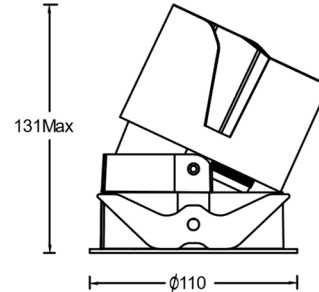

Line Drawing

Product Description

AETHER Series LED Narrow Side Recessed Angled Downlight is perfectly integrated with the ceiling after installation. Good anti-glare performance and color consistency control, with a comfortable light effect, mainly for hotels, clubs and other indoor places.

Product Features

- **Body Material:** Aluminum Alloy Die-Cast Lamp Body
- **Optical System:** Lens + Anti-glare reflector
- **Finish:** Electrostatic Powder Coating
- **Adjustable Angle:** Horizontal 0°-355°, Vertical 0°~25°
- **Accessories:** See the attached table.
- **Certification:** CCC
- **IP Rating:** IP20
- **Insulation Level:** CLASS II
- **Operating Temperature:** -20℃~40℃

Product Specifications

- **Opening Size:** Ø100mm
- **Ceiling Thickness:** 5mm~25mm
- **Shading Angle:** 35°
- **LED Type:** COB
- **Source Lm:** 2700K:18W 1860lm; 25W 2460lm
  3000K:;18W 1975lm; 25W 2610lm
  3500K: 18W 2070lm; 25W 2710lm
  4000K: 18W 2155lm; 25W 2790lm
  5000K: 18W 2220lm; 25W 2870lm
- **LED Lifetime:** >36000h-L70 /B10-Ta25°C(LM-80/TM-21)
- **CCT/CRI:** 2700K/ 3000K/3500K/ 4000K/5000K, CRI≥90
- **SDCM:** 220V AC / 50Hz
- **Dimming Control:** Non-dimmable / 0-10V (must do match test with project site system in advance)
- **Net Weight:** Approx. 0.24Kg, excluding packaging

Order Model

Model	Size	Trim	LED	Driver	Beam	CCT	Reflector	Finish
KDA Downlight A series	4	1 Round Trim	LM18 COB 18W	E On-Off	1 15°	27 2700K	B Black	WT
			LM25 COB 25W	D 0-10V Dimming	2 24°	30 3000K	S Specular	White
			LM25 COB 25W	N No Driver	3 36°	35 3500K	BK Black	
					5 50°	40 4000K 50 5000K		

Example: KDA41-LM18E-130SWT

Note:

WAC Lighting
www.waclighting.com (US)
www.waclighting.com.cn (China)

Headquarters
44 Harbor Park Drive • Port Washington, NY
Phone (516) 515.5000 • Fax (516) 515.5050

WAC Lighting(Shanghai)
14,Lane 299, Bi Sheng Road,Shanghai 201204
Phone (86.21) 3393.3558 • Fax (86.21) 3362.1598