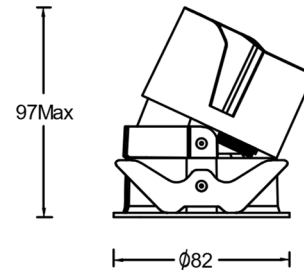

Line Drawing

Product Description

AETHER Series LED Narrow Side Recessed Angled Downlight is perfectly integrated with the ceiling after installation. Good anti-glare performance and color consistency control, with a comfortable light effect, mainly for hotels, clubs and other indoor places.

Product Features

- **Body Material:** Aluminum Alloy Die-Cast Lamp Body
- **Optical System:** Lens + Anti-glare reflector
- **Finish:** Electrostatic Powder Coating
- **Adjustable Angle:** Horizontal 0°-355°, Vertical 0°~25°
- **Accessories:** See the attached table.
- **Certification:** CCC
- **IP Rating:** IP20
- **Insulation Level:** CLASS II
- **Operating Temperature:** -20°C~40°C

Product Specifications

- **Opening Size:** Ø75mm
- **Ceiling Thickness:** 5mm~15mm
- **Shading Angle:** 35°
- **LED Type:** COB
- **Source Lm:** 2700K: 7W 758lm; 10W 1080lm; 13W 1404lm
  3000K: 7W 800lm; 10W 1150lm; 13W 1495lm
  3500K: 7W 835lm; 10W 1195lm; 13W 1554lm
  4000K: 7W 850lm; 10W 1210lm; 13W 1573lm
  5000K: 7W 860lm; 10W 1220lm; 13W 1586lm
- **LED Lifetime:** >36000h-L70 /B10-Ta25°C(LM-80/TM-21)
- **CCT/CRI:** 2700K/ 3000K/3500K/ 4000K/5000K, CRI≥90
- **SDCM:** 220V AC / 50Hz
- **Dimming Control:** Non-dimmable / 0-10V (must do match test with project site system in advance)
- **Net Weight:** Approx. 0.24Kg, excluding packaging

Order Model

Model	Size	Trim	LED	Driver	Beam	CCT	Reflector	Finish
KDA Downlight A series	3	1 Round Trim	LM07 COB 7W	E On-Off	1 15°	27 2700K	B Black	WT
			LM10 COB 10W	D 0-10V	2 24°	30 3000K	W White	White
			LM13 COB 13W	Dimming	3 36°	35 3500K	S Specular	BK
			LM13 COB 13W	N No Driver	5 50°	40 4000K 50 5000K	T Black Step H White Step	Black

Example: KDA31-LM07E-130SWT

Note: 15° and 24° are shipped with honeycomb by default, other angles without honeycomb.

WAC Lighting
www.waclighting.com (US)
www.waclighting.com.cn (China)

Headquarters
44 Harbor Park Drive • Port Washington, NY
Phone (516) 515.5000 • Fax (516) 515.5050

WAC Lighting(Shanghai)
14,Lane 299, Bi Sheng Road,Shanghai 201204
Phone (86.21) 3393.3558 • Fax (86.21) 3362.1598