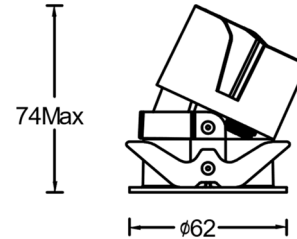

Line Drawing

Product Description

AETHER Series LED Narrow Side Recessed Angled Downlight is perfectly integrated with the ceiling after installation. Good anti-glare performance and color consistency control, with a comfortable light effect, mainly for hotels, clubs and other indoor places.

Product Features

- **Body Material:** Aluminum Alloy Die-Cast Lamp Body
- **Optical System:** Lens + Anti-glare reflector
- **Finish:** Electrostatic Powder Coating
- **Adjustable Angle:** Horizontal 0°-355°, Vertical 0°~25
- **Accessories:** See the attached table.
- **Certification:** CCC
- **IP Rating:** IP20
- **Insulation Level:** CLASS II
- **Operating Temperature:** -20°C~40°C

Product Specifications

- **Opening Size:** Ø55mm
- **Ceiling Thickness:** 5mm~15mm
- **Shading Angle:** 35°
- **LED Type:** COB
- **Source Lm:** 2700K: 4W 540lm; 7W 758lm;
  3000K: 4W 557lm; 7W 780lm;
  3500K: 4W 578lm; 7W 810lm;
  4000K: 4W 589lm; 7W 825lm;
  5000K: 4W 594lm; 7W 832lm;
- **LED Lifetime:** >36000h-L70 /B10-Ta25°C(LM-80/TM-21)
- **CCT/CRI:** 2700K/ 3000K/3500K/ 4000K/5000K, CRI≥90
- **SDCM:** 220V AC / 50Hz
- **Dimming Control:** Non-dimmable / 0-10V (must do match test with project site system in advance)
- **Net Weight:** Approx. 0.11Kg, excluding packaging

Order Model

Model	Size	Trim	LED	Driver	Beam	CCT	Reflector	Finish
KDA Downlight A series	2	1 Round Trim	LM04 COB 4W	E On-Off	1 15°	27 2700K	B Black	WT
	2		LM07 COB 7W	D 0-10V Dimming	2 24°	30 3000K	S Specular	White
			LM07 COB 7W	N No Driver	3 36°	35 3500K		BK Black
					5 50°	40 4000K 50 5000K		

Example: KDA21-LM07E-130SWT

Note: 15° and 24° are shipped with honeycomb by default, other angles without honeycomb.

WAC Lighting
www.waclighting.com (US)
www.waclighting.com.cn (China)

Headquarters
44 Harbor Park Drive • Port Washington, NY
Phone (516) 515.5000 • Fax (516) 515.5050

WAC Lighting(Shanghai)
14,Lane 299, Bi Sheng Road,Shanghai 201204
Phone (86.21) 3393.3558 • Fax (86.21) 3362.1598