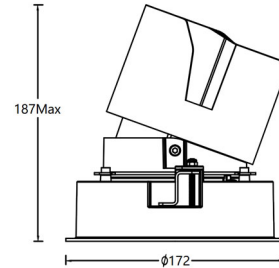

Line Drawing

Product Description

AETHER Series LED Narrow Side Recessed Angled Downlight is perfectly integrated with the ceiling after installation. Good anti-glare performance and color consistency control, with a comfortable light effect, mainly for hotels, clubs and other indoor places.

Product Features

- **Body Material:** Aluminum Alloy Die-Cast Lamp Body
- **Optical System:** Lens + Anti-glare reflector
- **Finish:** Electrostatic Powder Coating
- **Adjustable Angle:** Horizontal 0°-355°, Vertical 0°~25°
- **Accessories:** See the attached table.
- **Certification:** CCC
- **IP Rating:** IP20
- **Insulation Level:** CLASS II
- **Operating Temperature:** -20°C~40°C

Product Specifications

- **Opening Size:** Ø160mm
- **Ceiling Thickness:** 1mm~25mm
- **Shading Angle:** 40°
- **LED Type:** COB
- **Source Lm:**
  2700K: 32W 3610lm; 43W 4250lm
  3000K: 32W 3830lm; 43W 4505lm
  3500K: 32W 4020lm; 43W 4730lm
  4000K: 32W 4180lm; 43W 4920lm
  5000K: 32W 4310lm; 43W 5065lm
- **LED Lifetime:** >36000h-L70 /B10-Ta25°C(LM-80/TM-21)
- **CCT/CRI:** 2700K/ 3000K/3500K/ 4000K/5000K, CRI≥90
- **SDCM:** 220V AC / 50Hz
- **Dimming Control:** Non-dimmable / 0-10V (must do match test with project site system in advance)
- **Net Weight:** Approx. 0.24Kg, excluding packaging

Order Model

Model	Size	Trim	LED	Driver	Beam	CCT	Reflector	Finish
KDA Downlight A series	6	1 Round Trim	LM32 COB 32W	E On-Off	1 15°	27 2700K	B Black	WT
			LM43 COB 43W	D 0-10V Dimming	2 24°	30 3000K	S Specular	White
			LM43 COB 43W	N No Driver	5 50°	35 3500K	BK Black	
					40 4000K			
					50 5000K			

Example: KDA61-LM32E-130SWT

Note:

WAC Lighting
www.waclighting.com (US)
www.waclighting.com.cn (China)

Headquarters
44 Harbor Park Drive • Port Washington, NY
Phone (516) 515.5000 • Fax (516) 515.5050

WAC Lighting(Shanghai)
14,Lane 299, Bi Sheng Road,Shanghai 201204
Phone (86.21) 3393.3558 • Fax (86.21) 3362.1598