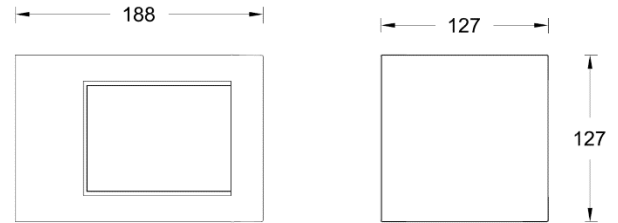

TOWER - MODEL: EWA602

Wall Luminaires

WAC LIGHTING

Responsible Lighting®

Project Name:

Type:

Product Image

Line Drawing

Product Specifications

- **LED Type:** SMD
- **Power:** 10W (Max)
- **Source Lm:** 2700K 1152lm ;3000K 1248lm;4000K 1344lm
- **LED Lifetime:** >50000h-L70 /B10-Ta25°C(LM-80/TM-21)
- **CCT/CRI:** 2700K, Ra90 /3000K, Ra90 / 4000K, Ra90
- **SDCM:** 3 SDCM
- **Input:** 220V AC/50Hz
- **Dimming:** ON-OFF
- **Net Weight:** Approx. 2.3Kg, excluding packaging

Model	Height (mm)	Power (W)	LEDs quantity	Max Lumens (lm)	Control Systems	Beam Direction	Module	CCT	Finish
EWA602-10	188	10(Max)	25	570	EL ON-OFF 220V AC Power Supply	C Circle	D Optica Module D	27 2700K 30 3000K 40 4000K	BK Black BZ Bronze