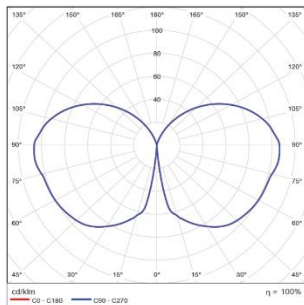

Product Specifications

- **LED Type:** SMD
- **Power:** 10W (Max)
- **Source Lm:** 2700K 1152lm ;3000K 1248lm;4000K 1344lm
- **LED Lifetime:** >50000h-L70 /B10-Ta25°C(LM-80/TM-21)
- **CCT/CRI:** 2700K, Ra90 /3000K, Ra90 / 4000K, Ra90
- **SDCM:** 3 SDCM
- **Input:** 220V AC/50Hz
- **Dimming:** ON-OFF
- **Net Weight:** Approx. 2.3Kg, excluding packaging

Model	Height (mm)	Power (W)	LEDs quantity	Max Lumens (lm)	Control Systems	Beam Direction	Module	CCT	Finish
EWA602-10	188	10(Max)	25	570	EL ON-OFF 220V AC Power Supply	C Circle	D Optica Module D	27 2700K 30 3000K 40 4000K	BK Black BZ Bronze

Accessory

Light Curve Distribution @300K Data

MODEL: EWA602-10EL-CD30BZ

BEAM ANGLE: Optica Module D

POWER: 12.2W

LUMENS: 570 lm

CBCP: /

EFFICACY: 46.7lm /W