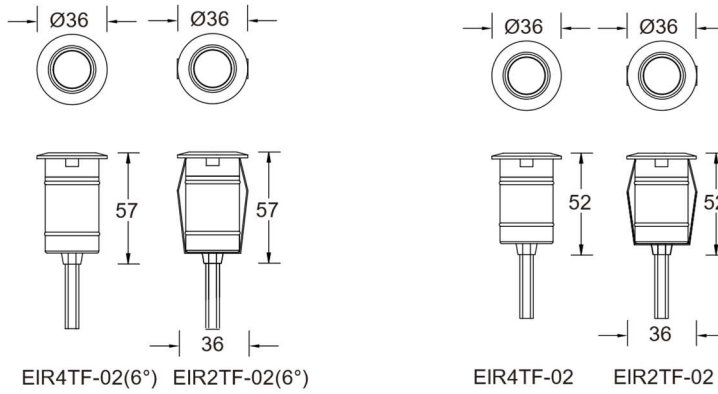

## In-ground Luminaires

**WAC LIGHTING**  
Responsible Lighting®

Project Name:

Type:

**Product Image:**

**Line Drawing**

**Product Description**

Fuego Compact Stainless Steel Body Finish. Compact round design, IP67/IP68 rated, IK08 impact resistant. Resistant to pressurization up to 500 kg, pre-buried cylinder mounting, snap-on mounting.

**Product Features**

- **Body Materials:** Stainless steel lamp body
- **Optical System:** Lens
- **Finishes:** /
- **Objection Direction:** /
- **Accessory/Bracket:** Stainless steel snap/pre-embedded tube
- **Certification:** CQC
- **IP Rating:** IP67/IP68, IK08
- **Insulation Level:** Class III
- **Operating Temperature:** -20°C~50°C

**Product Specifications**

- **Opening Size:** EIR2TF:  $\phi$  32mm ; EIR4TF:  $\phi$  33mm
- **LED Type:** High Power LED
- **Power:** 1.6W Max
- **Source Lm:** 2700K 160lm /3000K 170lm /4000K 180lm
- **LED Lifetime:** >50000h-L70 /B10-Ta25°C(LM-80/TM-21)
- **CCT/CRI:** 2700K / 3000K / 4000K , Ra90; RGBW
- **SDCM:** 3 SDCM (MONO) , 5 SDCM (RGBW)
- **Input:** 12V-24V DC
- **Dimming:** ON-OFF / 0-10V dimming control / DMX512 dimming control
- **Net Weight:** Approx. 0.1Kg, excluding packaging