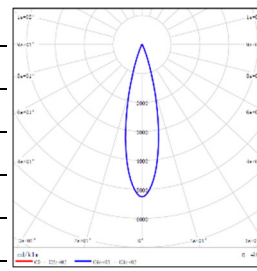

MODEL: DDW31-LM10E-230SWT
BEAM ANGLE: 24°
POWER: 10W
LUMENS: 681lm
CBCP: 3595cd
EFFICACY: 68lm/W