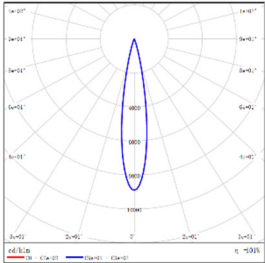

BLOOM - MODEL: DDW31

WAC LIGHTING

Responsible Lighting®

3" Round Narrow Recessed Downlight

Project Name:

Type:

MODEL: DDW31-LM13E-130SWT
BEAM ANGLE: 15°
POWER: 13W
LUMENS: 672lm
CBCP: 5975cd
EFFICACY: 51lm/W