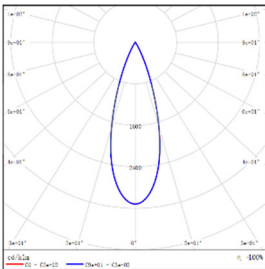

MODEL: DDW31-LM13E-330SWT
BEAM ANGLE: 36°
POWER: 13W
LUMENS: 809lm
CBCP: 2546cd
EFFICACY: 62lm/W