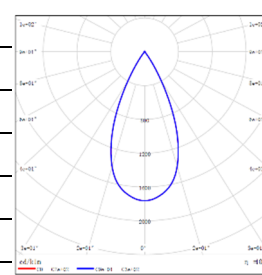

MODEL: DDW21-LM07E-530SWT
BEAM ANGLE: 50°
POWER: 7W
LUMENS: 469lm
CBCP: 988cd
EFFICACY: 67lm/W

WAC Lighting
www.waclighting.com (US)
www.waclighting.com.cn (China)

Headquarters
44 Harbor Park Drive • Port Washington, NY
Phone (516) 515.5000 • Fax (516) 515.5050

WAC Lighting(Shanghai)
14,Lane 299, Bi Sheng Road,Shanghai 201204
Phone (86.21) 3393.3558 • Fax (86.21) 3362.1598