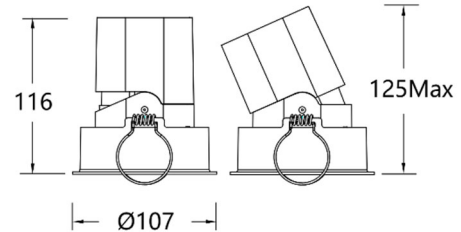

# WAC LIGHTING

Responsible Lighting®

4• Round Narrow Insert Downlight

Product Name:

Type:

Product Image:

Line Drawing