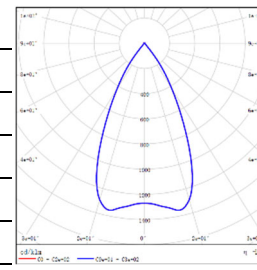

MODEL: DDW31-LM10E-530SWT
BEAM ANGLE: 50°
POWER: 10W
LUMENS: 506lm
CBCP: 697cd
EFFICACY: 50lm/W