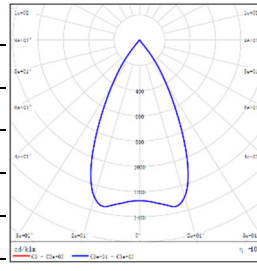

MODEL: DDW31-LM07E-530SWT
BEAM ANGLE: 50°
POWER: 8W
LUMENS: 404lm
CBCP: 570cd
EFFICACY: 50lm/W