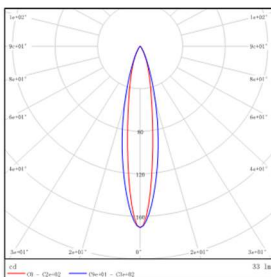

Type:

Light Distribution Curve @3000K data

MODEL:	EIR4NF-04MT-1F3SS EIR2NF-04MT-1F3SS
BEAM ANGLE:	14 °
POWER:	4 W
LUMENS	34.8 lm
CBCP:	269 cd
EFFICACY:	8.6 lm/W

MODEL:	EIR4NF-04MT-2F3SS EIR2NF-04MT-2F3SS
BEAM ANGLE:	24 °
POWER:	3.9 W
LUMENS	30.5 lm
CBCP:	123.6 cd
EFFICACY:	7.7 lm/W

MODEL:	EIR4NF-04MT-FF3SS EIR2NF-04MT-FF3SS
BEAM ANGLE:	16 ° × 23 °
POWER:	3.9 W
LUMENS	32.3 lm
CBCP:	172.2 cd
EFFICACY:	8.3 lm/W

MODEL:	EIR4NF-04MT-L30SS EIR2NF-04MT-L30SS
BEAM ANGLE:	8.4 ° × 77.2 °
POWER:	4.4 W
LUMENS	57.8 lm
CBCP:	233.2 cd
EFFICACY:	13.3 lm/W

MODEL:	EIR4NF-04MT-130SS EIR2NF-04MT-130SS
BEAM ANGLE:	10 °
POWER:	4 W
LUMENS	122.3 lm
CBCP:	1977 cd
EFFICACY:	30 lm/W

MODEL:	EIR4NF-04MT-230SS EIR2NF-04MT-230SS
BEAM ANGLE:	20 °
POWER:	4 W
LUMENS	80.6 lm
CBCP:	474.9 cd
EFFICACY:	19.8 lm/W