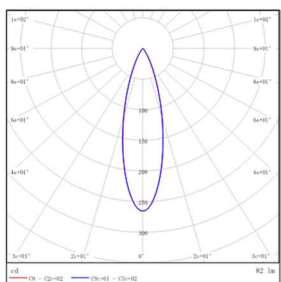

Type:

Light Distribution Curve @3000K data

MODEL:	EIR4NF-04MT-1F3SS EIR2NF-04MT-1F3SS
BEAM ANGLE:	14 °
POWER:	4 W
LUMENS	34.8 lm
CBCP:	269 cd
EFFICACY:	8.6 lm/W

MODEL:	EIR4NF-04MT-2F3SS EIR2NF-04MT-2F3SS
BEAM ANGLE:	24 °
POWER:	3.9 W
LUMENS	30.5 lm
CBCP:	123.6 cd
EFFICACY:	7.7 lm/W

MODEL:	EIR4NF-04MT-FF3SS EIR2NF-04MT-FF3SS
BEAM ANGLE:	16 ° × 23 °
POWER:	3.9 W
LUMENS	32.3 lm
CBCP:	172.2 cd
EFFICACY:	8.3 lm/W

MODEL:	EIR4NF-04MT-L30SS EIR2NF-04MT-L30SS
BEAM ANGLE:	8.4 ° × 77.2 °
POWER:	4.4 W
LUMENS	57.8 lm
CBCP:	233.2 cd
EFFICACY:	13.3 lm/W

MODEL:	EIR4NF-04MT-130SS EIR2NF-04MT-130SS
BEAM ANGLE:	10 °
POWER:	4 W
LUMENS	122.3 lm
CBCP:	1977 cd
EFFICACY:	30 lm/W

MODEL:	EIR4NF-04MT-230SS EIR2NF-04MT-230SS
BEAM ANGLE:	20 °
POWER:	4 W
LUMENS	80.6 lm
CBCP:	474.9 cd
EFFICACY:	19.8 lm/W