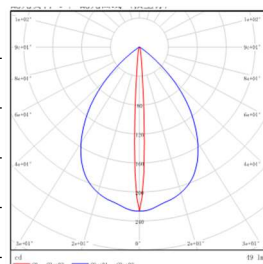

Type:

Light Distribution Curve @3000K data

MODEL:	EIR4NF-04MT-1F3SS EIR2NF-04MT-1F3SS
BEAM ANGLE:	14 °
POWER:	4 W
LUMENS	34.8 lm
CBCP:	269 cd
EFFICACY:	8.6 lm/W

MODEL:	EIR4NF-04MT-2F3SS EIR2NF-04MT-2F3SS
BEAM ANGLE:	24 °
POWER:	3.9 W
LUMENS	30.5 lm
CBCP:	123.6 cd
EFFICACY:	7.7 lm/W

MODEL:	EIR4NF-04MT-FF3SS EIR2NF-04MT-FF3SS
BEAM ANGLE:	16 ° × 23 °
POWER:	3.9 W
LUMENS	32.3 lm
CBCP:	172.2 cd
EFFICACY:	8.3 lm/W

MODEL:	EIR4NF-04MT-L30SS EIR2NF-04MT-L30SS
BEAM ANGLE:	8.4 ° × 77.2 °
POWER:	4.4 W
LUMENS	57.8 lm
CBCP:	233.2 cd
EFFICACY:	13.3 lm/W