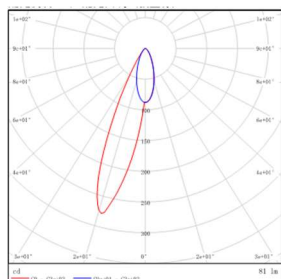

FUEGO COMPACT- MODEL: EIR*NF

In-ground Luminaires

WAC LIGHTING

Responsible Lighting®

Project Name:

Type:

MODEL:	EIR4NF-04MT-W30SS
	EIR2NF-04MT-W30SS
BEAM ANGLE:	WALL WASHER
POWER:	4.4 W
LUMENS	77.1 lm
CBCP:	300 cd
EFFICACY:	17.6 lm/W