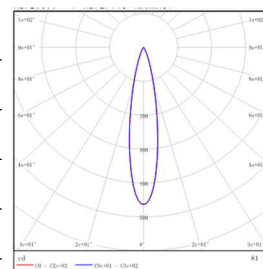

Type:

Light Distribution Curve @3000K data

MODEL:	EIR4NF-04MT-1F3SS EIR2NF-04MT-1F3SS
BEAM ANGLE:	14 °
POWER:	4 W
LUMENS	34.8 lm
CBCP:	269 cd
EFFICACY:	8.6 lm/W

MODEL:	EIR4NF-04MT-2F3SS EIR2NF-04MT-2F3SS
BEAM ANGLE:	24 °
POWER:	3.9 W
LUMENS	30.5 lm
CBCP:	123.6 cd
EFFICACY:	7.7 lm/W

MODEL:	EIR4NF-04MT-FF3SS EIR2NF-04MT-FF3SS
BEAM ANGLE:	16 ° × 23 °
POWER:	3.9 W
LUMENS	32.3 lm
CBCP:	172.2 cd
EFFICACY:	8.3 lm/W

MODEL:	EIR4NF-04MT-L30SS EIR2NF-04MT-L30SS
BEAM ANGLE:	8.4 ° × 77.2 °
POWER:	4.4 W
LUMENS	57.8 lm
CBCP:	233.2 cd
EFFICACY:	13.3 lm/W

MODEL:	EIR4NF-04MT-130SS EIR2NF-04MT-130SS
BEAM ANGLE:	10 °
POWER:	4 W
LUMENS	122.3 lm
CBCP:	1977 cd
EFFICACY:	30 lm/W

MODEL:	EIR4NF-04MT-230SS EIR2NF-04MT-230SS
BEAM ANGLE:	20 °
POWER:	4 W
LUMENS	80.6 lm
CBCP:	474.9 cd
EFFICACY:	19.8 lm/W