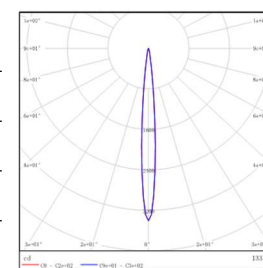

MODEL:	EIR4NF-04MT-S30SS EIR2NF-04MT-S30SS
BEAM ANGLE:	8 °
POWER:	4.1 W
LUMENS	133.6 lm
CBCP:	3481 cd
EFFICACY:	32.6 lm/W