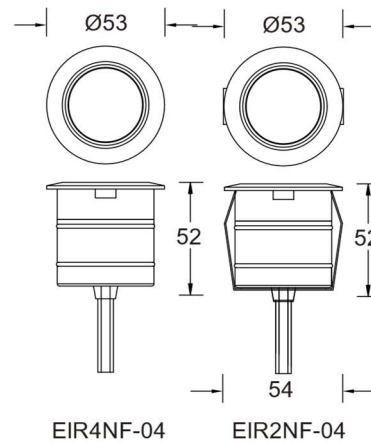

FUEGO COMPACT- MODEL: EIR*NF

In-ground Luminaires

WAC LIGHTING

Responsible Lighting®

Project Name:

Type:

Product Image

Line Drawing

Product Description

Fuego Compact Stainless Steel Body Finish. Compact round design, IP67/IP68 rated, IK08 impact resistant. Resistant to pressurization up to 500 kg, pre-buried cylinder mounting, snap-on mounting.

Product Features

- **Body Materials:** Stainless steel lamp body
- **Optical System:** Lens
- **Finishes:** /
- **Objection Direction:** /
- **Accessory/Bracket:** Stainless steel snap/pre-embedded tube
- **Certification:** CQC
- **IP Rating:** IP67/IP68, IK08
- **Insulation Level:** Class III
- **Operating Temperature:** -20°C~50

Product Specifications

- **Opening Size:** EIR2NF: ϕ 48mm ; EIR4NF: ϕ 51mm
- **LED Type:** High Power LED
- **Power:** 3W Max
- **Source Lm:** 2700K 365lm /3000K 378lm /4000K 390lm
- **LED Lifetime:** >50000h-L70 /B10-Ta25°C(LM-80/TM-21)
- **CCT/CRI:** 2700K / 3000K / 4000K , Ra90; RGBW
- **SDCM:** 3 SDCM (MONO) , 5 SDCM (RGBW)
- **Input:** 12V-24V DC
- **Dimming:** ON-OFF / 0-10V Dimming control / DMX512 Dimming control
- **Net Weight:** Approx. 0.2Kg, excluding packaging

Order Model

Model	Power (W)	LEDs (quantity)	Max Lumens (lm)	Control Systems	Beam	Finish
EIR2NF-04	4(Max)	1	119	ET ON-OFF	W Wall Washer	27 2700K
				12-24V DC Power Supply	L Laser Blade	30 3000K
				MT DMX512 Dimming	S 8°	40 4000K
				12-24V DC Power Supply	1 10°	
				DT 0-10V Dimming	2 20°	
				12-24V DC Power Supply	3 30°	

Example: EIR2NF-04ET-W27SS

WAC Lighting
www.waclighting.com (US)
www.waclighting.com.cn (China)

Headquarters
44 Harbor Park Drive • Port Washington, NY
Phone (516) 515.5000 • Fax (516) 515.5050

WAC Lighting Technology (Shanghai) Co., Ltd
14, Lane 299, Bi Sheng Road, Shanghai 201204
Phone (86.21) 3393.3558 • Fax (86.21) 3362.1598