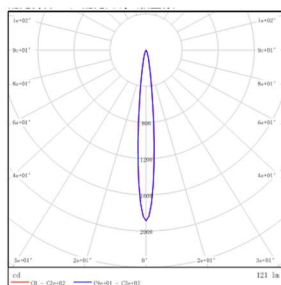

Type:

Light Distribution Curve @3000K data

MODEL:	EIR4NF-04MT-1F3SS EIR2NF-04MT-1F3SS
BEAM ANGLE:	14 °
POWER:	4 W
LUMENS	34.8 lm
CBCP:	269 cd
EFFICACY:	8.6 lm/W

MODEL:	EIR4NF-04MT-2F3SS EIR2NF-04MT-2F3SS
BEAM ANGLE:	24 °
POWER:	3.9 W
LUMENS	30.5 lm
CBCP:	123.6 cd
EFFICACY:	7.7 lm/W

MODEL:	EIR4NF-04MT-FF3SS EIR2NF-04MT-FF3SS
BEAM ANGLE:	16 ° × 23 °
POWER:	3.9 W
LUMENS	32.3 lm
CBCP:	172.2 cd
EFFICACY:	8.3 lm/W

MODEL:	EIR4NF-04MT-L30SS EIR2NF-04MT-L30SS
BEAM ANGLE:	8.4 ° × 77.2 °
POWER:	4.4 W
LUMENS	57.8 lm
CBCP:	233.2 cd
EFFICACY:	13.3 lm/W

MODEL:	EIR4NF-04MT-130SS EIR2NF-04MT-130SS
BEAM ANGLE:	10 °
POWER:	4 W
LUMENS	122.3 lm
CBCP:	1977 cd
EFFICACY:	30 lm/W

MODEL:	EIR4NF-04MT-230SS EIR2NF-04MT-230SS
BEAM ANGLE:	20 °
POWER:	4 W
LUMENS	80.6 lm
CBCP:	474.9 cd
EFFICACY:	19.8 lm/W