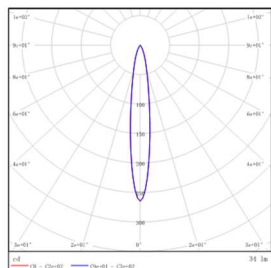

Type:

Light Distribution Curve @3000K data

MODEL:	EIR4NF-04MT-1F3SS EIR2NF-04MT-1F3SS
BEAM ANGLE:	14 °
POWER:	4 W
LUMENS	34.8 lm
CBCP:	269 cd
EFFICACY:	8.6 lm/W

MODEL:	EIR4NF-04MT-2F3SS EIR2NF-04MT-2F3SS
BEAM ANGLE:	24 °
POWER:	3.9 W
LUMENS	30.5 lm
CBCP:	123.6 cd
EFFICACY:	7.7 lm/W