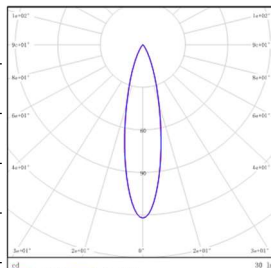

Type:

Light Distribution Curve @3000K data

MODEL:	EIR4NF-04MT-1F3SS EIR2NF-04MT-1F3SS
BEAM ANGLE:	14 °
POWER:	4 W
LUMENS	34.8 lm
CBCP:	269 cd
EFFICACY:	8.6 lm/W

MODEL:	EIR4NF-04MT-2F3SS EIR2NF-04MT-2F3SS
BEAM ANGLE:	24 °
POWER:	3.9 W
LUMENS	30.5 lm
CBCP:	123.6 cd
EFFICACY:	7.7 lm/W

MODEL:	EIR4NF-04MT-FF3SS EIR2NF-04MT-FF3SS
BEAM ANGLE:	16 ° × 23 °
POWER:	3.9 W
LUMENS	32.3 lm
CBCP:	172.2 cd
EFFICACY:	8.3 lm/W

MODEL:	EIR4NF-04MT-L30SS EIR2NF-04MT-L30SS
BEAM ANGLE:	8.4 ° × 77.2 °
POWER:	4.4 W
LUMENS	57.8 lm
CBCP:	233.2 cd
EFFICACY:	13.3 lm/W