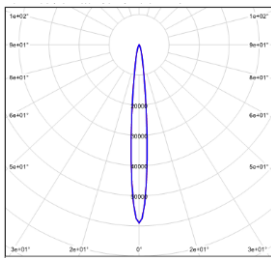

MINI FLOOD IV - MODEL: ELF6

Linear Luminaires

PROJECT:

TYPE:

LIGHT DISTRIBUTION@3000K LUMINAIRE DATA

MODEL: ELF610-48MT-1BF3BK
BEAM ANGLE: 19 °
POWER: 49.6W
LUMENS: 1385lm
CBCP: 5921cd
EFFICACY: 27.9lm/W

MODEL: ELF610-48MT-2BF3BK
BEAM ANGLE: 26 °
POWER: 49.6W
LUMENS: 1476lm
CBCP: 4077cd
EFFICACY: 29.8lm/W

MODEL: ELF610-48MT-3BF3BK
BEAM ANGLE: 39 °
POWER: 49.6W
LUMENS: 1578lm
CBCP: 2563cd
EFFICACY: 31.8lm/W

MODEL: ELF610-48MT-5BF3BK
BEAM ANGLE: 51 °
POWER: 49.6W
LUMENS: 1396lm
CBCP: 1525cd
EFFICACY: 28.1lm/W

MODEL: ELF610-48MT-FBF3BK
BEAM ANGLE: 22X45 °
POWER: 49.6W
LUMENS: 1390lm
CBCP: 2922cd
EFFICACY: 28lm/W

MODEL: ELF610-48ET-VB30BK
BEAM ANGLE: 6 °
POWER: 54.9W
LUMENS: 3876lm
CBCP: /
EFFICACY: 70.1lm/W

MODEL: ELF610-48ET-SB30BK
BEAM ANGLE: 9 °
POWER: 54.9W
LUMENS: 4023lm
CBCP: /
EFFICACY: 73.1lm/W