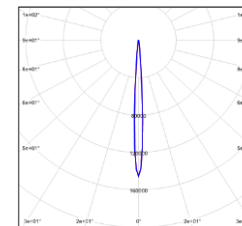

MODEL: ELF610-48ET-VB30BK
BEAM ANGLE: 6 °
POWER: 54.9W
LUMENS: 3876lm
CBCP: /
EFFICACY: 70.1lm/W