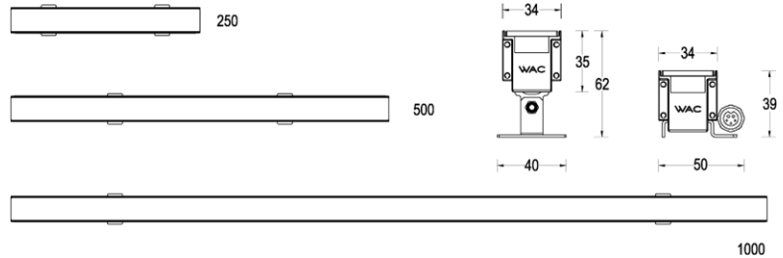

MODEL: ELF610-48ET-FB30BK
BEAM ANGLE: 14X40 °
POWER: 54.7W
LUMENS: 3538lm
CBCP: /
EFFICACY: 64.6lm/W

MINI FLOOD IV - MODEL: ELF7

Linear Luminaires

WAC

PROJECT:

TYPE:

Product Image

Line Drawing