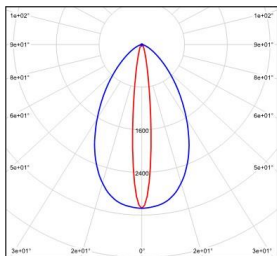

LIGHT DISTRIBUTION@3000K LUMINAIRE DATA

MODEL:	ELF610-48MT-1BF3BK
BEAM ANGLE:	19°
POWER:	49.6W
LUMENS:	1385lm
CBCP:	5921cd
EFFICACY:	27.9lm/W

WAC Lighting
www.waclighting.com (US)
www.waclighting.com.cn (China)