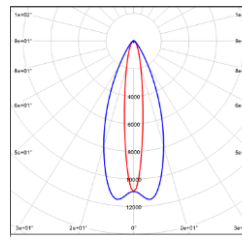

MINI FLOOD IV - MODEL: ELF6

Linear Luminaires

PROJECT:

TYPE:

LIGHT DISTRIBUTION@3000K LUMINAIRE DATA

MODEL: ELF610-48MT-1BF3BK
BEAM ANGLE: 19 °
POWER: 49.6W
LUMENS: 1385lm
CBCP: 5921cd
EFFICACY: 27.9lm/W

MODEL: ELF610-48MT-2BF3BK
BEAM ANGLE: 26 °
POWER: 49.6W
LUMENS: 1476lm
CBCP: 4077cd
EFFICACY: 29.8lm/W

MODEL: ELF610-48MT-3BF3BK
BEAM ANGLE: 39 °
POWER: 49.6W
LUMENS: 1578lm
CBCP: 2563cd
EFFICACY: 31.8lm/W

MODEL: ELF610-48MT-5BF3BK
BEAM ANGLE: 51 °
POWER: 49.6W
LUMENS: 1396lm
CBCP: 1525cd
EFFICACY: 28.1lm/W

MODEL: ELF610-48MT-FBF3BK
BEAM ANGLE: 22X45 °
POWER: 49.6W
LUMENS: 1390lm
CBCP: 2922cd
EFFICACY: 28lm/W

MODEL: ELF610-48ET-VB30BK
BEAM ANGLE: 6 °
POWER: 54.9W
LUMENS: 3876lm
CBCP: /
EFFICACY: 70.1lm/W

MODEL: ELF610-48ET-SB30BK
BEAM ANGLE: 9 °
POWER: 54.9W
LUMENS: 4023lm
CBCP: /
EFFICACY: 73.1lm/W