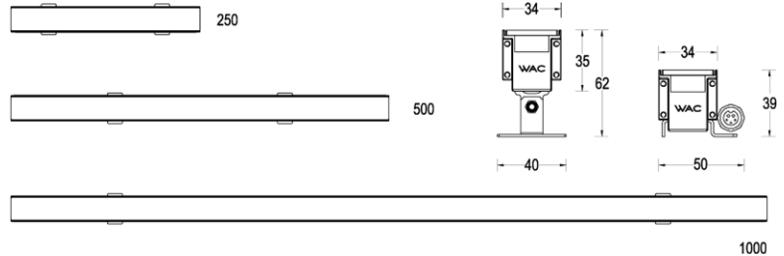

MINI FLOOD IV - MODEL: ELF6

Linear Luminaires

WAC

PROJECT:

TYPE:

Product Image

Line Drawing

Product Description

Beacon-Mini Flood IV series of lights feature high-quality chips that offer efficient light output and long lifespan, along with lenses that boast unique optical properties, with their evenly spaced arrangement, they ensure even illumination. With an IP66 waterproof rating and 0-10V/DMX512 dimming control, the Mini Flood IV series of lights feature both bottom and side outlets, complying with the power consumption design requirements of LED outdoor lighting. The transparent end caps allow for continuous splicing, ensuring consistent illumination at the spliced area of the lights. The color light version features a constant wattage module, maximizing the power output of the lights and effectively reducing energy consumption.

Product Specifications

- LED Type: High Power
- LED Power: 48W (MONO) /1000mm ,48W (RGBW) /1000mm
- Source Lm: 2700K: 5280lm;3000K: 5520lm;4000K: 5760lm
- LED Lifetime: >50000h-L70 /B10-Ta25°C(LM-80/TM-21)
- CCT/CRI: 2700K / 3000K / 4000K / Ra90, RGBW
- Source SDCM: 3 SDCM (MONO), 5 SDCM (RGBW)
- Input: 24V DC /
- Dimming: ON-OFF / 0-10V /DMX512
- Net Weight: 1.3Kg/M without packing