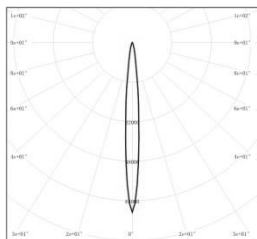

Light Distribution Curve @3000K Data

MODEL: EP5MI-65ML-V30BK
BEAM ANGLE: 4°
POWER: 70.64W
LUMENS: 4019.8 lm
CBCP: 432507 cd
EFFICACY: 56.9 lm /W

MODEL: EP5MI-65ML-S30BK
BEAM ANGLE: 6°
POWER: 68.10W
LUMENS: 3954.8 lm
CBCP: 176617 cd
EFFICACY: 58.07 lm /W