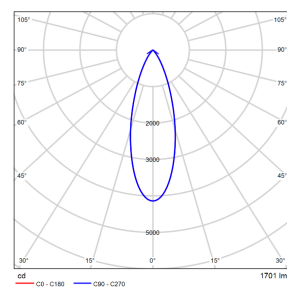

Light Distribution Curve @3000K Data

MODEL: EP1MI-29EL-S30BK
BEAM ANGLE: 6°
POWER: 34W
LUMENS: 1725lm
CBCP: /
EFFICACY: 50.7lm/W

MODEL: EP1MI-29EL-130BK
BEAM ANGLE: 13°
POWER: 33.9W
LUMENS: 1364lm
CBCP: /
EFFICACY: 40.2lm/W

MODEL: EP1MI-29EL-230BK
BEAM ANGLE: 22°
POWER: 33.8W
LUMENS: 1428lm
CBCP: /
EFFICACY: 42.3lm/W

MODEL: EP1MI-29EL-330BK
BEAM ANGLE: 34°
POWER: 33.7W
LUMENS: 1701lm
CBCP: /
EFFICACY: 50.4lm/W

MODEL: EP1MI-29EL-530BK
BEAM ANGLE: 50°
POWER: 33.7W
LUMENS: 1395lm
CBCP: /
EFFICACY: 41.4lm/W