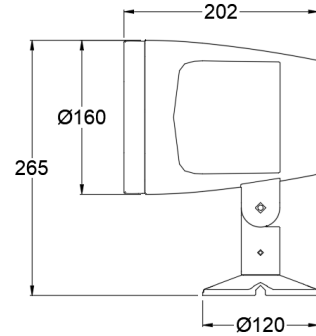

Line Drawing

Product Description

The PANTHER Series is the professional LED floodlight designed by WAC for high-end outdoor lighting venues, featuring WAC's patented design for a perfect, clean profile that incorporates aerodynamic principles to utilize efficient heat dissipation and prolong the life of the LED fixtures. The PANTHER Series luminaires are available in a wide range of sizes and with the latest LED technology, and can be precisely adjusted vertically and horizontally. Precisely adjustable rotation both vertically and horizontally. Applications include architectural facades or landscape projections.

Product Features

- **Body Materials:** Aluminum die-casting lamp body
- **Optical System:** Lens + SUBROSA® Invisible Optical System
- **Finishes:** Electrostatic Powder Coating
- **Objection Direction:** Vertical up 90°, Down 30°, Horizontal 0-330°
- **Accessory/Bracket:** Anti-glare Cover, Tensile Glass Frame, Hoop, Ground Insert
- **Certification:** CCC
- **IP Rating:** IP65
- **Insulation Level:** Class I
- **Operating Temperature:** -20°C ~ 50°C

Product Specifications

- **LED Type:** High Power
- **Source Power:** 49W (Max)
- **Source Lm:** 2700K 4730lm; 3000K 4945lm; 4000K 5160lm
- **LED Lifetime:** >50000h-L70 / B10-Ta25°C(LM-80 / TM-21)
- **CCT/CRI:** 2700K, 3000K, 4000K, Ra90
- **SDCM:** 3 SDCM
- **Input:** 220V AC
- **Dimming:** ON-OFF/DMX512 Dimming Control
- **Net Weight:** Approx. 3.1Kg, excluding packaging

Order Model

Model	Power (W)	LEDs(quantity)	Max Lumens (lm)3000K	Control Systems	Beam	CCT	Finish
EP1LI-49	49(MAX)	18	2912	EL ON-OFF	S 6°	27 2700K 30 3000K 40 4000K	BK Black
				220V AC Power Supply	1 13°		
				ML DMX512 Dimming	2 22°		
				220V AC Power Supply	3 34°		
					5 50°		

Example: EP1LI-49EL-S30BK

WAC Lighting

www.waclighting.com (US)
www.waclighting.com.cn (China)

Headquarters

44 Harbor Park Drive • Port Washington, NY
Phone (516) 515.5000 • Fax (516) 515.5050

WAC Lighting(Shanghai)

14, Lane 299, Bi Sheng Road, Shanghai 201204
Phone (86.21) 3393.3558 • Fax (86.21) 3362.1598