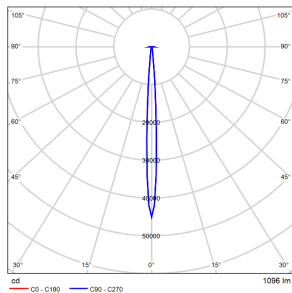

Light Distribution Curve @3000K Data

MODEL: EP1SI-19EL-S30BK

BEAM ANGLE: 6°

POWER: 22.2W

LUMENS: 1096lm

CBCP: /

EFFICACY: 49.3lm/W

MODEL: EP1SI-19EL-130BK