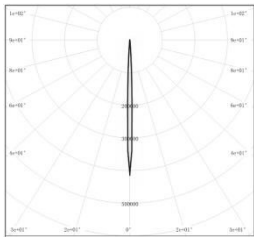

Light Distribution Curve @3000K Data

MODEL: EP5MI-65ML-V30BK
BEAM ANGLE: 4°
POWER: 70.64W
LUMENS: 4019.8 lm
CBCP: 432507 cd
EFFICACY: 56.9 lm /W

MODEL: EP5MI-65ML-S30BK
BEAM ANGLE: 6°
POWER: 68.10W
LUMENS: 3954.8 lm
CBCP: 176617 cd
EFFICACY: 58.07 lm /W