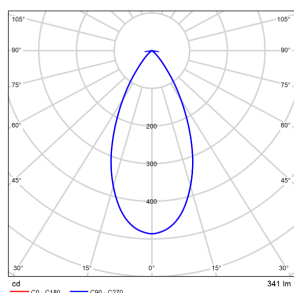

MODEL: EP1NI-08EL-530BK

BEAM ANGLE: 50°

POWER: 9.1W

LUMENS: 341lm

CBCP: /

EFFICACY: 37.2lm/W

WAC Lighting

www.waclighting.com (US)

www.waclighting.com.cn (China)

Headquarters

44 Harbor Park Drive • Port Washington, NY

Phone (516) 515.5000 • Fax (516) 515.5050

WAC Lighting(Shanghai)

14,Lane 299, Bi Sheng Road,Shanghai 201204

Phone (86.21) 3393.3558 • Fax (86.21) 3362.1598