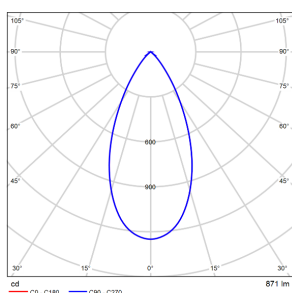

MODEL: EP1SI-19EL-530BK

BEAM ANGLE: 50°

POWER: 22.3W

LUMENS: 871lm

CBCP: /

EFFICACY: 39lm/W

WAC Lighting

www.waclighting.com (US)

www.waclighting.com.cn (China)

Headquarters

44 Harbor Park Drive • Port Washington, NY

Phone (516) 515.5000 • Fax (516) 515.5050

WAC Lighting(Shanghai)

14,Lane 299, Bi Sheng Road,Shanghai 201204

Phone (86.21) 3393.3558 • Fax (86.21) 3362.1598