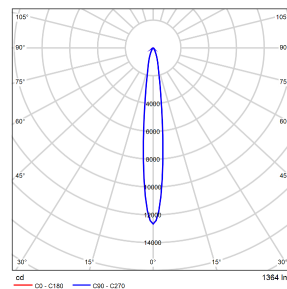

Light Distribution Curve @3000K Data

MODEL: EP1MI-29EL-S30BK
BEAM ANGLE: 6°
POWER: 34W
LUMENS: 1725lm
CBCP: /
EFFICACY: 50.7lm/W

MODEL: EP1MI-29EL-130BK
BEAM ANGLE: 13°
POWER: 33.9W
LUMENS: 1364lm
CBCP: /
EFFICACY: 40.2lm/W