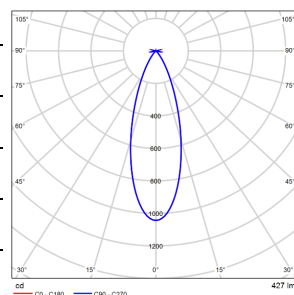

MODEL: EP1NI-08EL-330BK

BEAM ANGLE: 34°

POWER: 9.2W

LUMENS: 427lm

CBCP: /

EFFICACY: 46.6lm/W