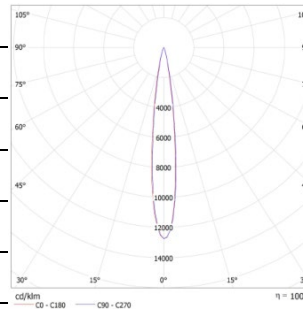

Product Specifications

- **LED Type:** High Power
- **Source Power:** 2.2W (Max)
- **Source Lm:** 3000K 166lm; 4000K 171lm
- **LED Lifetime:** >50000h-L70 / B10-Ta25°C(LM-80 / TM-21)
- **CCT/CRI:** 3000K, Ra80 / 4000K, Ra80
- **SDCM:** 3 SDCM
- **Input Voltage:** 24V/DC
- **Dimming:** ON-OFF Or DMX512
- **Net Weight:** Approx. 0.75Kg, excluding packaging

ITEM	Abbreviate	PIC	Micro
Wall Washer Visor	WW		EP1TI-WW1-BK
Support for Pole	SPL		EP1TI-SPL-BK
Stainless plate with Spike (Round base)	SPK		EP1TI-SPK-BK

Light Distribution Curve @3000K data

MODEL: EP1TI-03ET-S40BK

BEAM ANGLE: 7°

POWER: 3.1W

LUMENS: 156.6lm

CBCP: /

EFFICACY: 51lm/W

MODEL: EP1TI-03ET-140BK

BEAM ANGLE: 13°

POWER: 3.1W