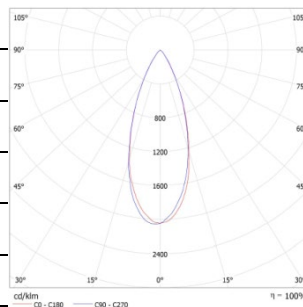

Product Specifications

- **LED Type:** High Power
- **Source Power:** 2.2W (Max)
- **Source Lm:** 3000K 166lm; 4000K 171lm
- **LED Lifetime:** >50000h-L70 / B10-Ta25°C(LM-80 / TM-21)
- **CCT/CRI:** 3000K, Ra80 / 4000K, Ra80
- **SDCM:** 3 SDCM
- **Input Voltage:** 24V/DC
- **Dimming:** ON-OFF Or DMX512
- **Net Weight:** Approx. 0.75Kg, excluding packaging

BEAM ANGLE: 7°

POWER: 3.1W

LUMENS: 156.6lm

CBCP: /

EFFICACY: 51lm/W

MODEL: EP1TI-03ET-140BK

BEAM ANGLE: 13°

POWER: 3.1W

LUMENS: 157lm

CBCP: /

EFFICACY: 51lm/W

MODEL: EP1TI-03ET-340BK

BEAM ANGLE: 30°

POWER: 3.1W

LUMENS: 159.4lm

CBCP: /

EFFICACY: 51lm/W

MODEL: EP1TI-03ET-440BK

BEAM ANGLE: 40°

POWER: 3.1W

LUMENS: 144lm

CBCP: /

EFFICACY: 46lm/W

WAC Lighting