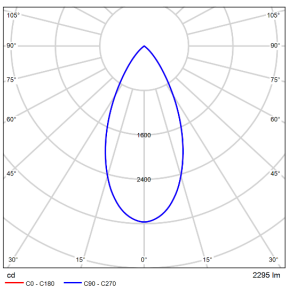

Light Distribution Curve @3000K Data

MODEL: EP1LI-49EL-S30BK
BEAM ANGLE: 6°
POWER: 54W
LUMENS: 2911.8lm
CBCP: /
EFFICACY: 53.9lm/W

MODEL: EP1LI-49EL-130BK
BEAM ANGLE: 13°
POWER: 53.6W
LUMENS: 2164.9lm
CBCP: /
EFFICACY: 40.4lm/W

MODEL: EP1LI-49EL-230BK
BEAM ANGLE: 22°
POWER: 54.1W
LUMENS: 2282lm
CBCP: /
EFFICACY: 42.18lm/W

MODEL: EP1LI-49EL-330BK
BEAM ANGLE: 34°
POWER: 53.9W
LUMENS: 2738.2lm
CBCP: /
EFFICACY: 50.8lm/W

MODEL: EP1LI-49EL-530BK
BEAM ANGLE: 50°
POWER: 49.8W
LUMENS: 2239.2lm
CBCP: /
EFFICACY: 41.6lm/W