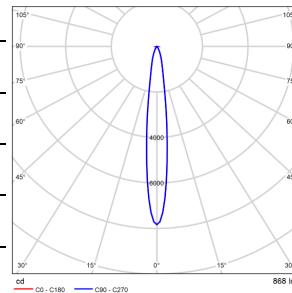

Light Distribution Curve @3000K Data

MODEL: EP1SI-19EL-S30BK

BEAM ANGLE: 6°

POWER: 22.2W

LUMENS: 1096lm

CBCP: /

EFFICACY: 49.3lm/W

MODEL: EP1SI-19EL-130BK

BEAM ANGLE: 13°

POWER: 22.3W

LUMENS: 868lm

CBCP: /

EFFICACY: 39lm/W

MODEL: EP1SI-19EL-230BK

BEAM ANGLE: 22°

POWER: 22.3W