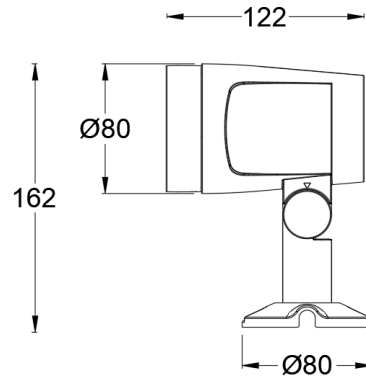

Line Drawing

Product Description

The PANTHER Series is the professional LED floodlight designed by WAC for high-end outdoor lighting venues, featuring WAC's patented design for a perfect, clean profile that incorporates aerodynamic principles to utilize efficient heat dissipation and prolong the life of the LED fixtures. The PANTHER Series luminaires are available in a wide range of sizes and with the latest LED technology, and can be precisely adjusted vertically and horizontally. Precisely adjustable rotation both vertically and horizontally. Applications include architectural facades or landscape projections.

Product Features

- **Body Materials:** Aluminum die-casting lamp body
- **Optical System:** Lens + SUBROSA® Invisible Optical System
- **Finishes:** Electrostatic Powder Coating
- **Objection Direction:** Vertical up 90°, Down 30°, Horizontal 0-330°
- **Accessory/Bracket:** Anti-glare Cover, Tensile Glass Frame, Hoop, Ground Insert
- **Certification:** CCC
- **IP Rating:** IP65
- **Insulation Level:** Class I
- **Operating Temperature:** -20 C ~50 C

Product Specifications

- **LED Type:** High Power
- **Source Power:** 8W (Max)
- **Source Lm:** 2700K 800lm; 3000K 840lm; 4000K 880lm
- **LED Lifetime:** >50000h-L70 / B10-Ta25°C(LM-80 / TM-21)
- **CCT/CRI:** 2700K, 3000K, 4000K, Ra90
- **SDCM:** 3 SDCM
- **Input:** 220V AC
- **Dimming:** ON-OFF/DMX512 Dimming
- **Net Weight:** Approx. 1.0Kg, excluding packaging

Order Model

Model	Power (W)	LEDs(quantity)	Max Lumens (lm)3000K	Control Systems	Beam	CCT	Finish
EP1NI-08	8(MAX)	3	441	EL ON-OFF 220V AC Power Supply ML DMX512 Dimming 220V AC Power Supply	S 6° 1 13° 2 22° 3 34° 5 50°	27 2700K 30 3000K 40 4000K	BK Black

Example: EP1NI-08EL-S30BK

WAC Lighting

www.waclighting.com (US)
www.waclighting.com.cn (China)

Headquarters

44 Harbor Park Drive • Port Washington, NY
Phone (516) 515.5000 • Fax (516) 515.5050

WAC Lighting(Shanghai)

14, Lane 299, Bi Sheng Road, Shanghai 201204
Phone (86.21) 3393.3558 • Fax (86.21) 3362.1598