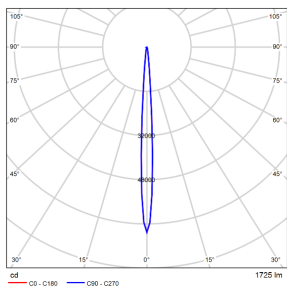

Light Distribution Curve @3000K Data

MODEL: EP1MI-29EL-S30BK
BEAM ANGLE: 6°
POWER: 34W
LUMENS: 1725lm
CBCP: /
EFFICACY: 50.7lm/W

MODEL: EP1MI-29EL-130BK
BEAM ANGLE: 13°
POWER: 33.9W
LUMENS: 1364lm
CBCP: /
EFFICACY: 40.2lm/W