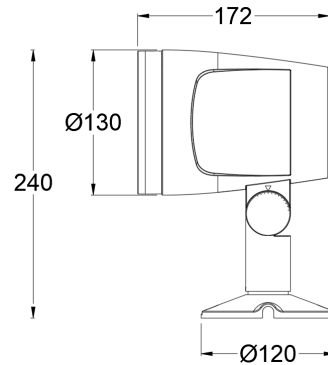

Line Drawing

Product Description

The PANTHER Series is the professional LED floodlight designed by WAC for high-end outdoor lighting venues, featuring WAC's patented design for a perfect, clean profile that incorporates aerodynamic principles to utilize efficient heat dissipation and prolong the life of the LED fixtures. The PANTHER Series luminaires are available in a wide range of sizes and with the latest LED technology, and can be precisely adjusted vertically and horizontally. Precisely adjustable rotation both vertically and horizontally. Applications include architectural facades or landscape projections.

Product Features

- **Body Materials:** Aluminum die-casting lamp body
- **Optical System:** Lens + SUBROSA® Invisible Optical System
- **Finishes:** Electrostatic Powder Coating
- **Objection Direction:** Vertical up 90°, Down 30°, Horizontal 0-330°
- **Accessory/Bracket:** Anti-glare Cover, Tensile Glass Frame, Hoop, Ground Insert
- **Certification:** CCC
- **IP Rating:** IP65
- **Insulation Level:** Class I
- **Operating Temperature:** -20°C ~50°C

Product Specifications

- **LED Type:** High Power
- **Source Power:** 29W (Max)
- **Source Lm:** 2700K 2900lm; 3000K 3045lm; 4000K 3190lm
- **LED Lifetime:** >50000h-L70 / B10-Ta25°C(LM-80 / TM-21)
- **CCT/CRI:** 2700K, 3000K, 4000K, Ra90
- **SDCM:** 3 SDCM
- **Input:** 220V AC
- **Dimming:** ON-OFF/DMX512 Dimming Control
- **Net Weight:** Approx 2.1Kg, excluding packaging

Order Model

Model	Power (W)	LEDs(quantity)	Max Lumens (lm)3000K	Control Systems	Beam	CCT	Finish
EP1MI-29	29(MAX)	12	1725	EL ON-OFF	S 6°	27 2700K 30 3000K 40 4000K	BK Black
				220V AC Power Supply	1 13°		
				ML DMX512 Dimming	2 22°		
				220V AC Power Supply	3 34°		
					5 50°		

Example: EP1MI-29EL-S30BK

WAC Lighting

www.waclighting.com (US)
www.waclighting.com.cn (China)

Headquarters

44 Harbor Park Drive • Port Washington, NY
Phone (516) 515.5000 • Fax (516) 515.5050

WAC Lighting(Shanghai)

14,Lane 299, Bi Sheng Road,Shanghai 201204
Phone (86.21) 3393.3558 • Fax (86.21) 3362.1598