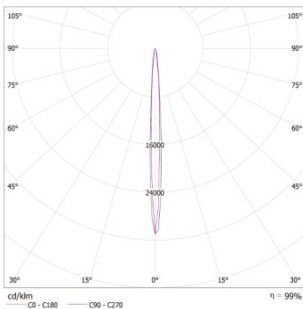

PANTHER- MODEL: EP1TI

Spot Luminaires

WAC LIGHTING

Responsible Lighting®

Project Name:

Type:

Accessory

ITEM	Abbreviate	PIC	Micro
Wall Washer Visor	WW		EP1TI-WW1-BK
Support for Pole	SPL		EP1TI-SPL-BK
Stainless plate with Spike (Round base)	SPK		EP1TI-SPK-BK

Light Distribution Curve @3000K data

MODEL: EP1TI-03ET-S40BK

BEAM ANGLE: 7°

POWER: 3.1W

LUMENS: 156.6lm

CBCP: /

EFFICACY: 51lm/W