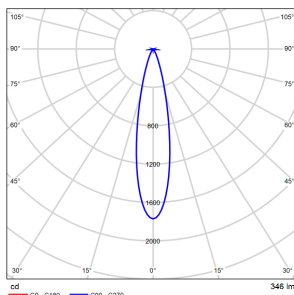

MODEL: EP1NI-08EL-230BK

BEAM ANGLE: 22°

POWER: 9.2W

LUMENS: 346lm

CBCP: /

EFFICACY: 37.8lm/W