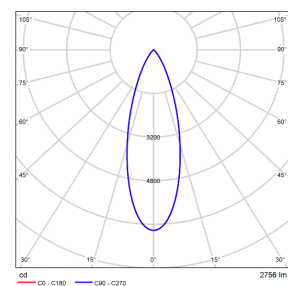

MODEL: EP1LI-49EL-330BK
BEAM ANGLE: 34°
POWER: 53.9W
LUMENS: 2738.2lm
CBCP: /
EFFICACY: 50.8lm/W