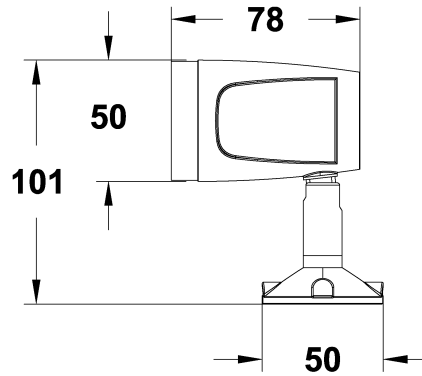

Line Drawing

Product Description

The PANTHER Series is the professional LED floodlight designed by WAC for high-end outdoor lighting venues, featuring WAC's patented design for a perfect, clean profile that incorporates aerodynamic principles to utilize efficient heat dissipation and prolong the life of the LED fixtures. The PANTHER Series luminaires are available in a wide range of sizes and with the latest LED technology, and can be precisely adjusted vertically and horizontally. Precisely adjustable rotation both vertically and horizontally. Applications include architectural facades or landscape projections.

Product Features

- **Body Materials:** Aluminum die-casting lamp body
- **Optical System:** Lens + W-Module Module
- **Finishes:** Electrostatic Powder Coating
- **Objection Direction:** Vertical up 90°, Down 30°, Horizontal 0-330°
- **Accessory/Bracket:** Anti-glare Cover, Tensile Glass Frame, Hoop, Ground Insert
- **Certification:** CQC
- **IP Rating:** IP65
- **Insulation Level:** Class III
- **Operating Temperature:** -20°C ~ 50°C

Product Specifications

- **LED Type:** High Power
- **Source Power:** 2.2W (Max)
- **Source Lm:** 3000K 166lm; 4000K 171lm
- **LED Lifetime:** >50000h-L70 / B10-Ta25°C(LM-80 / TM-21)
- **CCT/CRI:** 3000K, Ra80 / 4000K, Ra80
- **SDCM:** 3 SDCM
- **Input Voltage:** 24V/DC
- **Dimming:** ON-OFF Or DMX512
- **Net Weight:** Approx. 0.75Kg, excluding packaging

Order Model

Model	Power (W)	LEDs (quantity)	Max Lumens (lm) 3000K	Control Systems	Beam	CCT	Finish
EP1TI-03	3(Max)	1	159	ET ON-OFF	S 7°	30 3000K 40 4000K	BK Black
				24V DC Power Supply	1 13°		
				MT DMX512 Dimming	3 30°		
				24V DC Power Supply	4 40°		

Example: EP1TI-03ET-S30BK

WAC Lighting

www.waclighting.com (US)
www.waclighting.com.cn (China)

Headquarters

44 Harbor Park Drive • Port Washington, NY
Phone (516) 515.5000 • Fax (516) 515.5050

WAC Lighting(Shanghai)

14,Lane 299, Bi Sheng Road,Shanghai 201204
Phone (86.21) 3393.3558 • Fax (86.21) 3362.1598