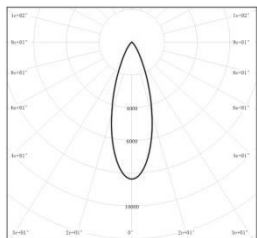

MODEL: EP5MI-65ML-330BK
BEAM ANGLE: 33°
POWER: 68.17W
LUMENS: 3409.2 lm
CBCP: 8398 cd
EFFICACY: 50.01 lm /W