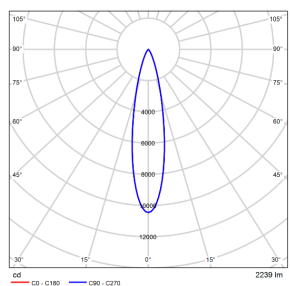

Light Distribution Curve @3000K Data

MODEL: EP1LI-49EL-S30BK
BEAM ANGLE: 6°
POWER: 54W
LUMENS: 2911.8lm
CBCP: /
EFFICACY: 53.9lm/W

MODEL: EP1LI-49EL-130BK
BEAM ANGLE: 13°
POWER: 53.6W
LUMENS: 2164.9lm
CBCP: /
EFFICACY: 40.4lm/W