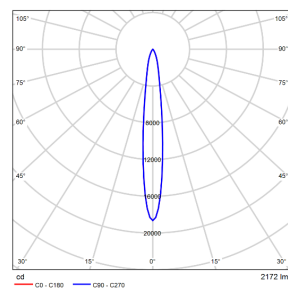

Light Distribution Curve @3000K Data

MODEL: EP1LI-49EL-S30BK
BEAM ANGLE: 6°
POWER: 54W
LUMENS: 2911.8lm
CBCP: /
EFFICACY: 53.9lm/W

MODEL: EP1LI-49EL-130BK
BEAM ANGLE: 13°
POWER: 53.6W
LUMENS: 2164.9lm
CBCP: /
EFFICACY: 40.4lm/W