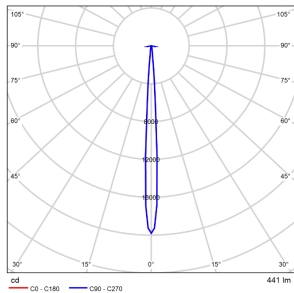

Light Distribution Curve @3000K Data

MODEL: EP1NI-08EL-S30BK

BEAM ANGLE: 6°

POWER: 9.2W

LUMENS: 441lm

CBCP: /

EFFICACY: 47.9lm/W

MODEL: EP1NI-08EL-130BK