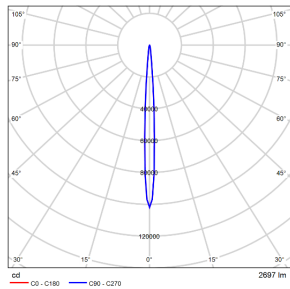

PANTHER- MODEL: EP1LI

Spot Luminaires

WAC LIGHTING

Responsible Lighting®

Project Name:

Type:

Accessory

ITEM	Abbreviate	PIC	Large
Wall Washer Visor	WW		EP1LL-WW1-BK
Beam Elongated Lens / Horizontal Direction	BEL1		EP1LL-BEL1-BK
Beam Elongated Lens / Vertical Direction	BEL2		EP1LL-BEL2-BK
Support for Pole	SPL		EP1LL-SPL-BK
Stainless plate with Spike (Round base)	SPK		EP1SL-SPK-BK

Light Distribution Curve @3000K Data

MODEL: EP1LI-49EL-S30BK
BEAM ANGLE: 6°
POWER: 54W
LUMENS: 2911.8lm
CBCP: /
EFFICACY: 53.9lm/W