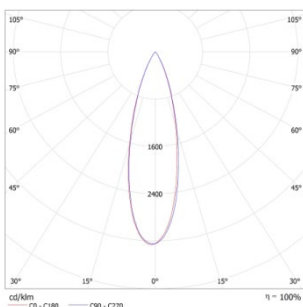

BEAM ANGLE: 7°

POWER: 3.1W

LUMENS: 156.6lm

CBCP: /

EFFICACY: 51lm/W

MODEL: EP1TI-03ET-140BK

BEAM ANGLE: 13°

POWER: 3.1W

LUMENS: 157lm

CBCP: /

EFFICACY: 51lm/W

MODEL: EP1TI-03ET-340BK

BEAM ANGLE: 30°

POWER: 3.1W

LUMENS: 159.4lm

CBCP: /