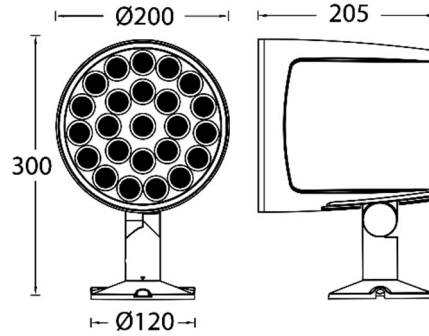

Product Description

Product Features

- **Body Materials:** Aluminum die-casting lamp body
- **Optical System:** Lens + SUBROSA® Invisible Optical System
- **Finishes:** Electrostatic Powder Coating
- **Objection Direction:** Vertical up 90°, Down 30°, Horizontal 0-330°
- **Accessory/Bracket:** Anti-glare Cover, Tensile Glass Frame, Hoop
- **Certification:** CCC
- **IP Rating:** IP65
- **Insulation Level:** Class I
- **Operating Temperature:** -20°C~50°C