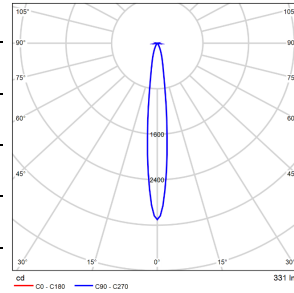

Light Distribution Curve @3000K Data

MODEL: EP1NI-08EL-S30BK

BEAM ANGLE: 6°

POWER: 9.2W

LUMENS: 441lm

CBCP: /

EFFICACY: 47.9lm/W

MODEL: EP1NI-08EL-130BK

BEAM ANGLE: 13°

POWER: 9.2W

LUMENS: 331lm

CBCP: /

EFFICACY: 36.2lm/W

MODEL: EP1NI-08EL-230BK

BEAM ANGLE: 22°

POWER: 9.2W