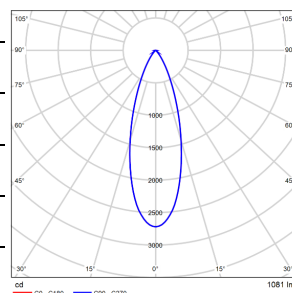

Light Distribution Curve @3000K Data

MODEL: EP1SI-19EL-S30BK

BEAM ANGLE: 6°

POWER: 22.2W

LUMENS: 1096lm

CBCP: /

EFFICACY: 49.3lm/W

MODEL: EP1SI-19EL-130BK

BEAM ANGLE: 13°

POWER: 22.3W

LUMENS: 868lm

CBCP: /

EFFICACY: 39lm/W

MODEL: EP1SI-19EL-230BK

BEAM ANGLE: 22°

POWER: 22.3W

LUMENS: 879lm

CBCP: /

EFFICACY: 39.5lm/W

MODEL: EP1SI-19EL-330BK

BEAM ANGLE: 34°

POWER: 22.4W

LUMENS: 1081lm

CBCP: /