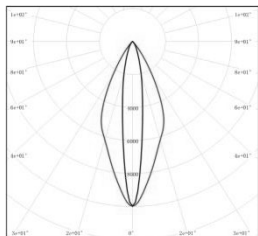

MODEL: EP5MI-65ML-330BK
BEAM ANGLE: 33°
POWER: 68.17W
LUMENS: 3409.2 lm
CBCP: 8398 cd
EFFICACY: 50.01 lm /W

MODEL: EP5MI-65ML-530BK
BEAM ANGLE: 47°
POWER: 68.42W
LUMENS: 2755.1 lm
CBCP: 3977 cd
EFFICACY: 40.27 lm /W

PANTHER - MODEL: EP5MI

Spot Luminaires

WAC LIGHTING

Responsible Lighting®

Project Name:

Type:

MODEL:	EP5MI-65ML-J30BK
BEAM ANGLE:	14°x44°
POWER:	67.32W
LUMENS:	2750.5 lm
CBCP:	12697 cd
EFFICACY:	40.85 lm /W