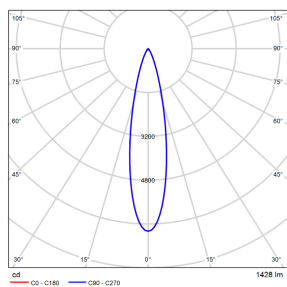

Light Distribution Curve @3000K Data

MODEL: EP1MI-29EL-S30BK
BEAM ANGLE: 6°
POWER: 34W
LUMENS: 1725lm
CBCP: /
EFFICACY: 50.7lm/W

MODEL: EP1MI-29EL-130BK
BEAM ANGLE: 13°
POWER: 33.9W
LUMENS: 1364lm
CBCP: /
EFFICACY: 40.2lm/W