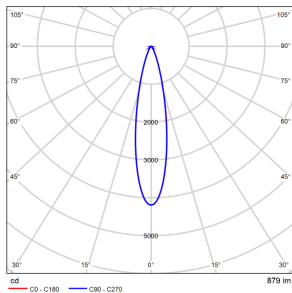

Light Distribution Curve @3000K Data

MODEL: EP1SI-19EL-S30BK

BEAM ANGLE: 6°

POWER: 22.2W

LUMENS: 1096lm

CBCP: /

EFFICACY: 49.3lm/W

MODEL: EP1SI-19EL-130BK

BEAM ANGLE: 13°

POWER: 22.3W

LUMENS: 868lm

CBCP: /

EFFICACY: 39lm/W

MODEL: EP1SI-19EL-230BK

BEAM ANGLE: 22°

POWER: 22.3W