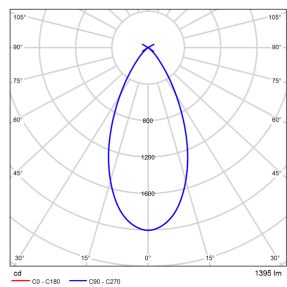

Light Distribution Curve @3000K Data

MODEL: EP1MI-29EL-S30BK
BEAM ANGLE: 6°
POWER: 34W
LUMENS: 1725lm
CBCP: /
EFFICACY: 50.7lm/W

MODEL: EP1MI-29EL-130BK
BEAM ANGLE: 13°
POWER: 33.9W
LUMENS: 1364lm
CBCP: /
EFFICACY: 40.2lm/W

MODEL: EP1MI-29EL-230BK
BEAM ANGLE: 22°
POWER: 33.8W
LUMENS: 1428lm
CBCP: /
EFFICACY: 42.3lm/W

MODEL: EP1MI-29EL-330BK
BEAM ANGLE: 34°
POWER: 33.7W
LUMENS: 1701lm
CBCP: /
EFFICACY: 50.4lm/W

MODEL: EP1MI-29EL-530BK
BEAM ANGLE: 50°
POWER: 33.7W
LUMENS: 1395lm
CBCP: /
EFFICACY: 41.4lm/W