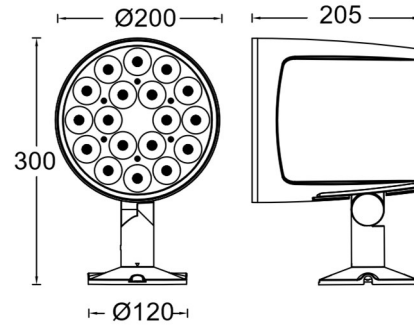

PANTHER - MODEL: EP5MI

Spot Luminaires

WAC LIGHTING

Responsible Lighting®

Project Name:

Type:

Product Image

Line Drawing

Product Description

The PANTHER Series is the professional LED floodlight designed by WAC for high-end outdoor lighting venues, featuring WAC's patented design for a perfect, clean profile that incorporates aerodynamic principles to utilize efficient heat dissipation and prolong the life of the LED fixtures. The PANTHER Series luminaires are available in a wide range of sizes and with the latest LED technology, and can be precisely adjusted vertically and horizontally. Precisely adjustable rotation both vertically and horizontally. Applications include architectural facades or landscape projections.

Product Features

- **Body Materials:** Quality Aluminum Alloy Lamp Body
- **Optical System:** Lens
- **Finishes:** Electrostatic Powder Coating
- **Objection Direction:** Vertical up 90°, Down 30°, Horizontal 0-330°
- **Accessory/Bracket:** Anti-glare Cover, Tensile Glass Frame, Hoop
- **Certification:** CCC
- **IP Rating:** IP65
- **Insulation Level:** Class I
- **Operating Temperature:** -20 C ~ 50 C

Product Specifications

- **LED Type:** High Power
- **Source Power:** 65W (Max)
- **Source Lm:** 2700K 6500lm, 3000K 6825lm, 4000K 7150lm
- **LED Lifetime:** >50000h-L70 /B10-Ta25°C(LM-80/TM-21)
- **CCT/CRI:** 2700K/3000K/ 4000K , Ra90
- **SDCM:** 3 SDCM
- **Input:** 220V AC
- **Dimming:** ON-OFF / DMX512 Dimming Control
- **Net Weight:** Approx. 4.0Kg, excluding packaging

Order Model

Model	Power	LEDs (quantity)	Max Lumens (lm)	Control Systems	Beam	CCT	Finish
EP5MI-65	65 65W(Max)	18	4019	EL ON-OFF	V 4°	27 2700K	BK Black
				220V AC Power Supply		30 3000K	
				ML DMX512		40 4000K	
				220V AC Power Supply			

Example: EP5MI-65EL-V30BK

WAC Lighting
www.waclighting.com (US)
www.waclighting.com.cn (China)

Headquarters
44 Harbor Park Drive • Port Washington, NY
Phone (516) 515.5000 • Fax (516) 515.5050

WAC Lighting Technology (Shanghai) Co., Ltd
14, Lane 299, Bi Sheng Road, Shanghai 201204
Phone (86.21) 3393.3558 • Fax (86.21) 3362.1598