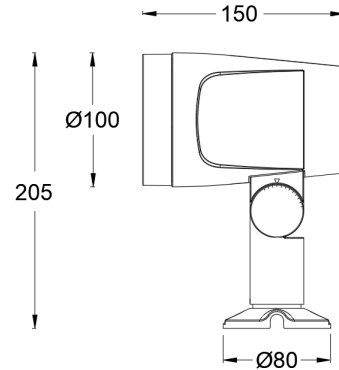

Line Drawing

Product Description

The PANTHER Series is the professional LED floodlight designed by WAC for high-end outdoor lighting venues, featuring WAC's patented design for a perfect, clean profile that incorporates aerodynamic principles to utilize efficient heat dissipation and prolong the life of the LED fixtures. The PANTHER Series luminaires are available in a wide range of sizes and with the latest LED technology, and can be precisely adjusted vertically and horizontally. Precisely adjustable rotation both vertically and horizontally. Applications include architectural facades or landscape projections.

Product Features

- **Body Materials:** Aluminum die-casting lamp body
- **Optical System:** Lens + SUBROSA® Invisible Optical System
- **Finishes:** Electrostatic Powder Coating
- **Objection Direction:** Vertical up 90°, Down 30°, Horizontal 0-330°
- **Accessory/Bracket:** Anti-glare Cover, Tensile Glass Frame, Hoop, Ground Insert
- **Certification:** CCC
- **IP Rating:** IP65
- **Insulation Level:** Class I
- **Operating Temperature:** -20°C ~50°C

Product Specification

- **LED Type:** High Power
- **Source Power:** 19W (Max)
- **Source Lm:** 2700K 1900lm; 3000K 1995lm; 4000K 2090lm
- **LED Lifetime:** >50000h-L70 / B10-Ta25°C(LM-80 / TM-21)
- **CCT/CRI:** 2700K, 3000K, 4000K, Ra90
- **SDCM:** 3 SDCM
- **Input:** 220V AC
- **Dimming:** ON-OFF/DMX512 Dimming
- **Net Weight:** Approx. 1.6Kg, excluding packaging

Order Model

Model	Power (W)	LEDs(quantity)	Max Lumens (lm)3000K	Control Systems	Beam	CCT	Finish
EP1SI-19	19(MAX)	7	1096	EL ON-OFF 220V AC Power Supply ML DMX512 Dimming 220V AC Power Supply	S 6° 1 13° 2 22° 3 34° 5 50°	27 2700K 30 3000K 40 4000K	BK Black

Example: EP1SI-19EL-S30BK

WAC Lighting

www.waclighting.com (US)
www.waclighting.com.cn (China)

Headquarters

44 Harbor Park Drive • Port Washington, NY
Phone (516) 515.5000 • Fax (516) 515.5050

WAC Lighting(Shanghai)

14,Lane 299, Bi Sheng Road,Shanghai 201204
Phone (86.21) 3393.3558 • Fax (86.21) 3362.1598