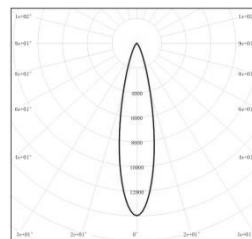

MODEL: EP5MI-65ML-230BK
BEAM ANGLE: 22°
POWER: 67.39W
LUMENS: 3080 lm
CBCP: 14020 cd
EFFICACY: 45.71 lm /W