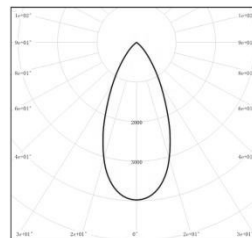

MODEL: EP5MI-65ML-530BK
BEAM ANGLE: 47°
POWER: 68.42W
LUMENS: 2755.1 lm
CBCP: 3977 cd
EFFICACY: 40.27 lm /W