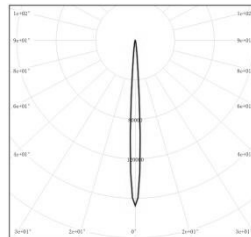

Light Distribution Curve @3000K Data

MODEL: EP5MI-65ML-V30BK
BEAM ANGLE: 4°
POWER: 70.64W
LUMENS: 4019.8 lm
CBCP: 432507 cd
EFFICACY: 56.9 lm /W

MODEL: EP5MI-65ML-S30BK
BEAM ANGLE: 6°
POWER: 68.10W
LUMENS: 3954.8 lm
CBCP: 176617 cd
EFFICACY: 58.07 lm /W