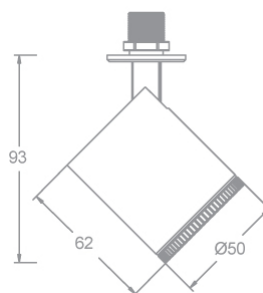

Product Features

- Body Material: Aluminum alloy lamp body
- Optical System: doublet lens
- Finish: Liquid paint, black(BK)
- Adjustable Angle: Horizontal adjustment from 0° to 365°; Vertical 0-90° adjustment
- Accessories: See attached table
- Certification: CQC
- IP Rating: IP20
- Insulation Level: Class III
- Operating Temperature:-20°C~40°C

LIGHT DISTRIBUTION@3000K LUMINAIRE DATA

MODEL: SR46WLD03-M-F930

BEAM ANGLE: WASHER

POWER: EXCLUDE DRIVER

LUMENS: 44LM

CBCP: /

EFFICACY: /

OCULARC WALL WASHER - MODEL:SR48W/ME48W WAC LIGHTING

Product Description

The Ocularc Wall Washer (hereinafter referred to as WW) series low-voltage track lighting fixtures can be selected for hole embedded installation or surface magnetic suction installation. The lighting fixtures are flexible, compact, and have the same appearance as the Oculus Focus version; Adopting WAC's leading optical technology, it can evenly wash and brighten the illuminated surface, meeting the needs of different application environments, and is widely used in exhibition cabinet spaces in museums and art galleries..

Product Specifications

- Installation dimensions: SR48W is an embedded hole installation with a diameter of $\Phi 17$. ME48W magnetic suction installation with a thickness of 1-15mm, iron surface needs to be installed in a suitable position on the display cabinet
- LED Type: HP LED
- Light source power: 10W
- Source Lm: 3000K: 950lm; 4000K: 1000lm
- LED Lifetime: >50000h-L70 / B10-Ta25°C(LM-80/TM-21)
- CCT/CRI: 3000K / 4000K; Ra90 and Ra97 (>Ra95) are optional
- SDCM: 3 SDCM
- Input: Constant current 800mA max (voltage drop 12VDC)
- Dimming: Can be driven externally, please refer to the accessory specification sheet (to be ordered separately)
- Net Weight: Approximately 0.2Kg, without packaging