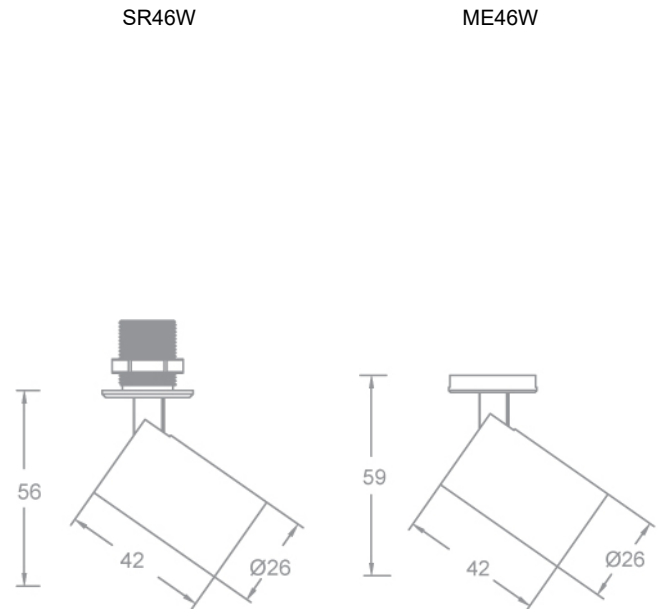

OCULARC WALL WASHER - Surface Mounted Luminaires

MODEL:SR46W
/ME46W

WAC

PROJECT:

TYPE:

Product Image

Line Drawing

Product Description

Product Features

- Body Material: Aluminum alloy lamp body
- Optical System: doublet lens
- Finish: Liquid paint, black(BK)
- Adjustable Angle: Horizontal adjustment from 0° to 365°; Vertical 0-90° adjustment
- Accessories: See attached table
- Certification: CQC
- IP Rating: IP20
- Insulation Level: Class III
- Operating Temperature:-20°C~40°C

Product Specifications

- installation dimensions:SR46W: Opening Ø 17, installation thickness 1-15mm
- ME46W: Magnetic suction installation requires the installation of iron surface in a suitable position on the display cabinet
- LED Type: HP LED
- Light source power: 3W
- Source Lm: 3000K: 250lm; 4000K: 265lm
- LED Lifetime: >50000h-L70 / B10-Ta25°C(LM-80/TM-21)
- CCT/CRI: 3000K / 4000K; Ra90 和 Ra97(>Ra95)optional
- SDCM: 3 SDCM
- Input: constant current 1000mA max (3VDC)
- Dimming: Matchable MTB power splitter (3W), please refer to its specification sheet (ordered separately)
- Net Weight: Approximately 0.1kg, without packaging