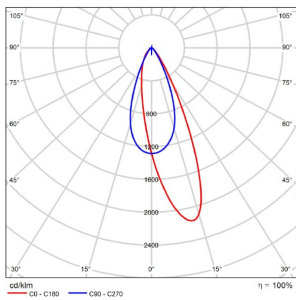

LIGHT DISTRIBUTION@3000K LUMINAIRE DATA

MODEL: SR46WLD03-M-F930

BEAM ANGLE: WASHER

POWER: EXCLUDE DRIVER

LUMENS: 44LM

CBCP: /

EFFICACY: /

OCULARC WALL WASHER - MODEL:SR48W/ME48W WAC LIGHTING