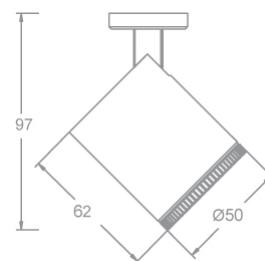

Product Description

The Ocularc Wall Washer (hereinafter referred to as WW) series low-voltage track lighting fixtures can be selected for hole embedded installation or surface magnetic suction installation. The lighting fixtures are flexible, compact, and have the same appearance as the Oculus Focus version; Adopting WAC's leading optical technology, it can evenly wash and brighten the illuminated surface, meeting the needs of different application environments, and is widely used in exhibition cabinet spaces in museums and art galleries..

Product Features

- Body Material: Aluminum alloy lamp body
- Optical System: doublet lens
- Finish: Liquid paint, black (BK)
- Adjustable Angle: Horizontal adjustment from 0° to 365°; Vertical 0-90° adjustment
- Accessories: See attached table
- Certification: CQC
- IP Rating: IP20
- Insulation Level: Class III
- Operating Temperature: -20°C~40°C

Product Specifications

- Installation dimensions: SR48W is an embedded hole installation with a diameter of $\Phi 17$. ME48W magnetic suction installation with a thickness of 1-15mm, iron surface needs to be installed in a suitable position on the display cabinet
- LED Type: HP LED
- Light source power: 10W
- Source Lm: 3000K: 950lm; 4000K: 1000lm
- LED Lifetime: >50000h-L70 / B10-Ta25°C(LM-80/TM-21)
- CCT/CRI: 3000K / 4000K; Ra90 and Ra97 (>Ra95) are optional
- SDCM: 3 SDCM
- Input: Constant current 800mA max (voltage drop 12VDC)
- Dimming: Can be driven externally, please refer to the accessory specification sheet (to be ordered separately)
- Net Weight: Approximately 0.2Kg, without packaging