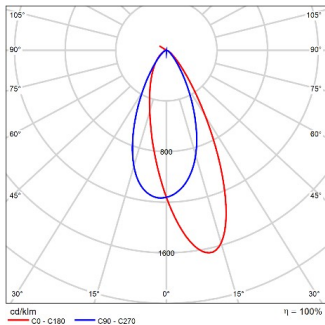

Note: Electrical appliances need to be ordered separately, excluding wires

LIGHT DISTRIBUTION@3000K LUMINAIRE DATA

MODEL:	SR48WLD10-N-W930
BEAM ANGLE:	Wash
POWER:	10W (Excluding electrical appliances)
LUMENS:	409lm
CBCP:	/
EFFICACY:	41lm/W