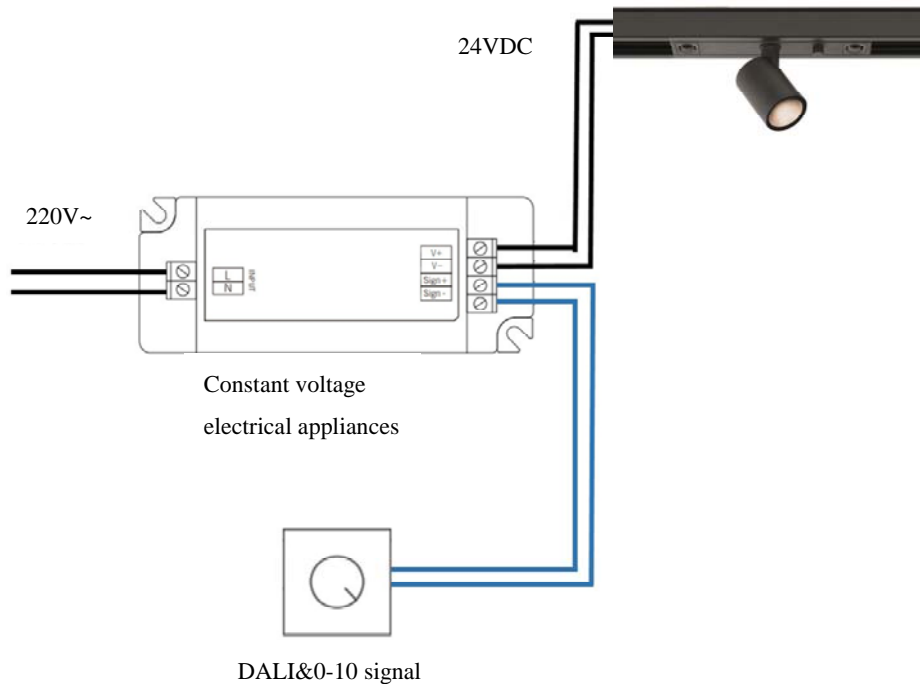

System Dimming Wiring Diagram (Fixture Model: SL46WLD03-E)

This circuit lighting fixture can support system dimming, and the wiring diagram is as follows (the dimming method is determined by the constant voltage electrical appliance). It is necessary to conduct dimming matching tests in advance.