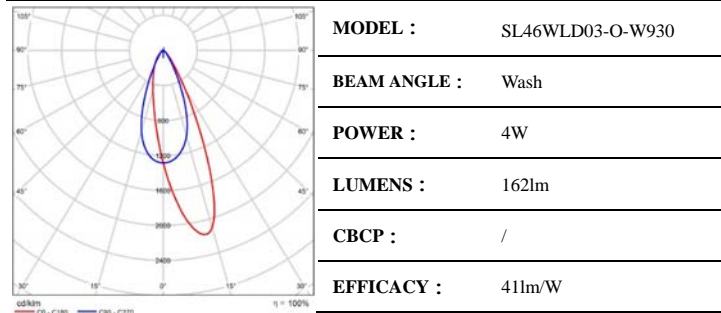

OCULARC WALL WASHER - MODEL: SL46W

Mini Track Luminaires(24V)

PROJECT :

TYPE :

Accessories

Low voltage track mini track Provide specifications of 1m, 2m, and 3m MT1M-BK-C 1m track MT2M-BK-C 2m track MT3M-BK-C 3m track		Track power supply end MLE-BK-C
Type I track connector MI-BK-C		Type L track connector ML-BK-C

Note: The low-voltage track adopts surface installation and comes with two end caps; If hanging installation is required for low-voltage tracks, please contact WAC.

LIGHT DISTRIBUTION@3000K LUMINAIRE DATA