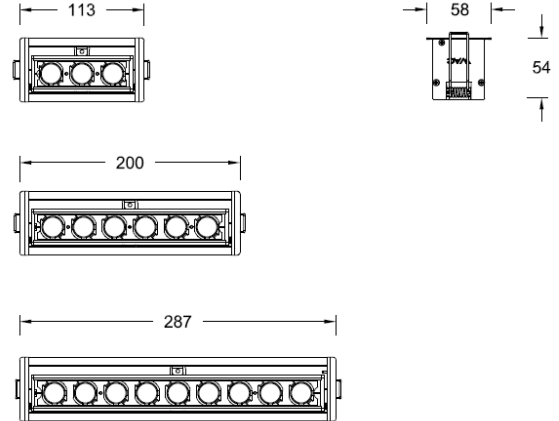

Line Drawing

Product Description

LEDme Wall Washer is a wall wash fixture for museum showcase. The size is small. Through a unique light design. It's suitable for wall wash.

Product features

- **Body Material:** Die-cast aluminum body
- **Optical System:** lens+SUBOROSA system
- **Finish:** Power coated Black and White
- **Adjustable Angle:** , 0-35° Vertical aiming
- **Accessories:** /
- **Certification:** CCC
- **IP Rating:** IP20
- **Insulation Level:** Class II
- **Operating Temperature:** -20°C~40°C

Product specifications

- **Cut out:** 106mm*50mm / 193mm*50mm / 280mm*50mm
- **Ceiling Thickness:** 5~25mm
- **Led Type:** High-Power LED
- **Source power :** 6W / 12W / 18W
- **Source LM:** 3000K :525lm / 1050lm / 1575lm
  4000K :555lm / 1110lm / 1665lm
- **Led Life:** >50000h-L70 / B10-Ta25°C(LM-80/TM-21)
- **CCT/CRI:** 3000K / 4000K , > Ra90 和 Ra97(> Ra95)可
- **SDCM:** 3 SDCM
- **Input:** 220V~240V AC / 50Hz
- **Dimming:** 0-10V
- **Net Weight:** 0.45Kg / 0.65Kg / 0.85Kg without packing

Order Model

Model	LED	Dimming	Beam	CRI	CCT	Finish
SR51W LEDme Wall Washer	LD06 6W	E Non-dimming D 0-10V	W Washer	9 90 A 97	30 3000K 40 4000K	WT White
	LD12 12W					BK Black
	LD18 18W					
SR51W	LD12	E	W	9	30	WT

Example: SR51WLD12-E-W930WT

WAC Lighting

www.waclighting.com (US)
www.waclighting.com.cn (China)

Headquarters

44 Harbor Park Drive • Port Washington, NY
Phone (516) 515.5000 • Fax (516) 515.5050

WAC Lighting(Shanghai)

14, Lane 299, Bi Sheng Road, Shanghai 201204
Phone (86.21) 3393.3558 • Fax (86.21) 3362.1598