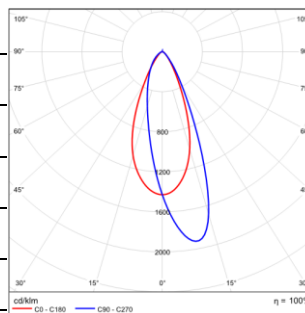

Model: SR51WLD06-D-W930
Beam Angle: Washer
Power: 8W
Lumens: 356lm
CBCP: /
Efficacy: 45lm/W

Model: SR51WLD12-D-W930
Beam Angle: Washer
Power: 15W
Lumens: 621lm
CBCP: /
Efficacy: 41lm/W

Model: SR51WLD18-D-W930
Beam Angle: Washer
Power: 21W
Lumens: 978lm
CBCP: /
Efficacy: 47lm/W