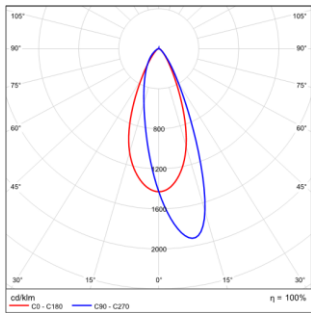

Model: SR51WLD06-D-W930
Beam Angle: Washer
Power: 8W
Lumens: 356lm
CBCP: /
Efficacy: 45lm/W

Model: SR51WLD12-D-W930
Beam Angle: Washer
Power: 15W
Lumens: 621lm
CBCP: /
Efficacy: 41lm/W

Model: SR51WLD18-D-W930
Beam Angle: Washer
Power: 21W
Lumens: 978lm
CBCP: /
Efficacy: 47lm/W