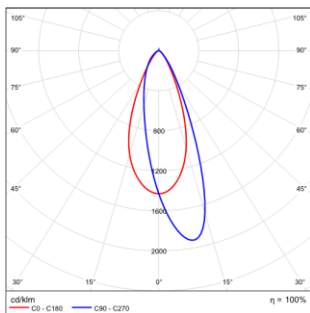

Model: SR51WLD06-D-W930
Beam Angle: Washer
Power: 8W
Lumens: 356lm
CBCP: /
Efficacy: 45lm/W

Model: SR51WLD12-D-W930
Beam Angle: Washer
Power: 15W
Lumens: 621lm
CBCP: /
Efficacy: 41lm/W

Model: SR51WLD18-D-W930
Beam Angle: Washer
Power: 21W
Lumens: 978lm
CBCP: /
Efficacy: 47lm/W