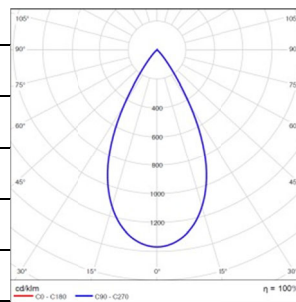

## Product Specifications

- Beam angle: Adjustable angle from 11° to 55°
- LED Type: COB
- LED Power: 20W、30W or 40W
- Source Lm: 2700K:1450lm(20W) / 2200lm(30W) / 2900lm(40W) 6500K:1750lm(20W) / 2600lm(30W) / 3400lm(40W)
- LED Lifetime: >50000h-L70 / B10-Ta25°C(LM-80/TM-21)
- CCT/CRI: 2700K-6500K , Ra90
- SDCM: 3 SDCM
- Input: 220V~240V AC / 50Hz
- Dimming: APP/ Remote control (0-10V /DMX512)
- Net Weight: 2.68Kg without packing

## LIGHT DISTRIBUTION@3000K LUMINAIRE DATA

**MODEL :** TL58FLM20-G-F9CC  
**BEAM ANGLE :** 11°  
**POWER :** 24W  
**LUMENS :** 362lm  
**CBCP :** 4728cd  
**EFFICACY :** 15lm/W

**MODEL :** TL58FLM20-G-F9CC  
**BEAM ANGLE :** 55°  
**POWER :** 24W  
**LUMENS :** 1160lm  
**CBCP :** 1588cd  
**EFFICACY :** 48lm/W