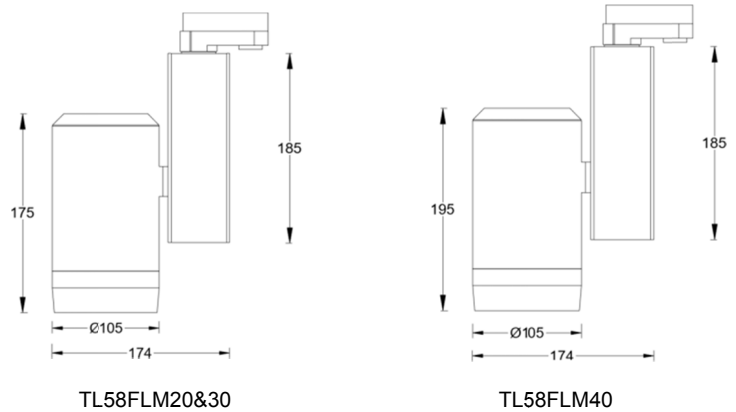

## Line Drawing

## Product Features

- Body Material: Aluminum alloy die-casting
- Optical System: Lens
- Finish: Static electricity powder coating
- Projection direction: Horizontal adjustment range: 0° to 355°; Vertical adjustment range: 0° to 90°
- Accessories: Remote control (must be ordered separately and can control up to 10 lights simultaneously)
- IP Rating: IP20
- Insulation Level: Class I
- Operating Temperature: -20°C~40°C

## Product Specifications

- Beam angle: Adjustable angle from 11° to 55°
- LED Type: COB
- LED Power: 20W、30W or 40W
- Source Lm: 2700K:1450lm(20W) / 2200lm(30W) / 2900lm(40W) 6500K:1750lm(20W) / 2600lm(30W) / 3400lm(40W)
- LED Lifetime: >50000h-L70 / B10-Ta25°C(LM-80/TM-21)
- CCT/CRI: 2700K-6500K , Ra90
- SDCM: 3 SDCM
- Input: 220V~240V AC / 50Hz
- Dimming: APP/ Remote control (0-10V /DMX512)
- Net Weight: 2.68Kg without packing