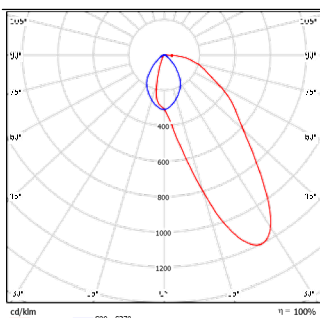

LIGHT DISTRIBUTION

WAC Lighting
www.waclighting.com (US)
www.waclighting.com.cn (China)

Headquarters
44 Harbor Park Drive • Port Washington,
NY Phone (516) 515.5000 • Fax (516)

WAC Lighting(Shanghai)
14,Lane 299, Bi Sheng Road,Shanghai 201204
Phone (86.21) 3393.3558 • Fax (86.21)