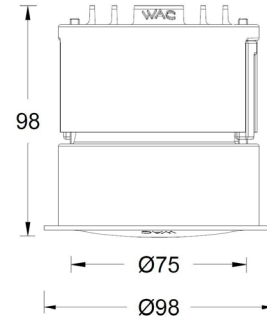

Line Drawing

Product Description

PLANA PRO downlight using LiteBrush optical system, with RGBW chip, can achieve magic color wall washing, while having a good anti-glare effect. Mainly applicable to hotels and commercial areas.

Product Features

- Body Material: Aluminum alloy die-casting
- Optical System: LiteBrush® wall wash system
- Finish: Static electricity powder coating
- Adjustable Angle: /
- Accessories: /
- Certification: CCC
- IP Rating: IP20
- Insulation Level: Class I
- Operating Temperature: -20°C~40°C

Product Specifications

- Cut-out: Ø93mm
- Ceiling Thickness: 1mm~35mm
- Shielding Angle: 35°
- LED Type: RGBW 4in1
- LED Lifetime: >50000h-L70 /B10-Ta25°C(LM-80/TM-21)
- CCT/CRI: RGB+3000K Ra90
- Input: 24V DC
- Dimming: DMX512
- Net Weight: 1.0Kg without packing

Order Model

Model	Size	Trim	LED	Driver	CCT	Beam	Reflector	Finish
DWP	3	1	LD14	M	F3	W Wash	B Black	WT White
Downlight	3"	Round Trim	14W	24V DMX512	RGBW(3000K)			BK Black
Wallwasher								
P series								

Example: DWP31-LD14M-F3WBBK