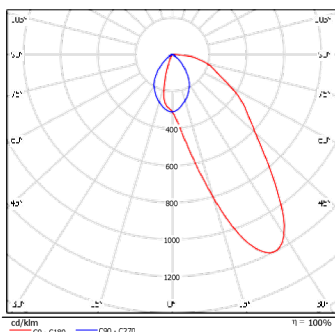

LIGHT DISTRIBUTION

WAC Lighting
www.waclighting.com (US)
www.waclighting.com.cn (China)

Headquarters
44 Harbor Park Drive • Port Washington,
NY Phone (516) 515.5000 • Fax (516)

WAC Lighting(Shanghai)
14,Lane 299, Bi Sheng Road,Shanghai 201204
Phone (86.21) 3393.3558 • Fax (86.21)