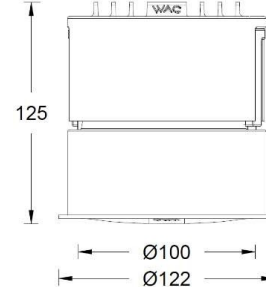

Line Drawing

Product Description

PLANA PRO downlight using LiteBrush optical system, with RGBW chip, can achieve magic color wall washing, while having a good anti-glare effect. Mainly applicable to hotels and commercial areas.

Product Features

- Body Material: Aluminum alloy die-casting
- Optical System: LiteBrush® wall wash system
- Finish: Static electricity powder coating
- Adjustable Angle: /
- Accessories: /
- Certification: CCC
- IP Rating: IP20
- Insulation Level: Class I
- Operating Temperature: -20°C~40°C

Product Specifications

- Cut-out: Ø116mm
- Ceiling Thickness: 1mm~35mm
- Shielding Angle: 35°
- LED Type: RGBW 4in1
- LED Lifetime: >50000h-L70 /B10-Ta25°C(LM-80/TM-21)
- CCT/CRI: RGB+3000K Ra90
- Input: 24V DC
- Dimming: DMX512
- Net Weight: 1.45Kg without packing

Order Model

Model	Size	Trim	LED	Driver	CCT	Beam	Reflector	Finish
DWP	4	1	LD24	M	F3	W Wash	B Black	WT White
Downlight	4"	Round Trim	24W	24V DMX512	RGBW(3000K)			BK Black
Wallwasher								
P series								

Example: DWP41-LD24M-F3WBBK