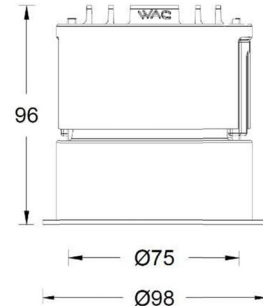

## Line Drawing

## Product Specifications

- Cut-out: Ø93mm
- Ceiling Thickness: 1mm~35mm
- Shielding Angle: 35°
- LED Type: RGBW 4in1
- LED Lifetime: >50000h-L70 /B10-Ta25°C(LM-80/TM-21)
- CCT/CRI: RGB+3000K, Ra90
- Input: 24V DC
- Dimming: DMX512
- Net Weight: 1.0Kg without packing