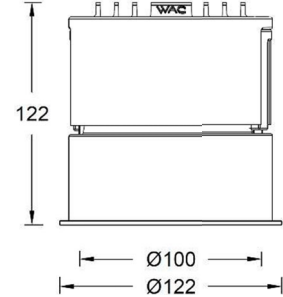

## Product Specifications

- Cut-out: Ø93mm
- Ceiling Thickness: 1mm~35mm
- Shielding Angle: 35°
- LED Type: RGBW 4in1
- LED Lifetime: >50000h-L70 /B10-Ta25°C(LM-80/TM-21)
- CCT/CRI: RGB+3000K, Ra90
- Input: 24V DC
- Dimming: DMX512
- Net Weight: 1.0Kg without packing

## Line Drawing