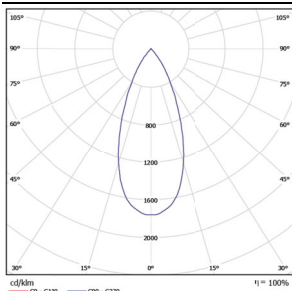

LIGHT DISTRIBUTION@3000K LUMINAIRE DATA

WAC Lighting
www.waclighting.com (US)
www.waclighting.com.cn (China)

Headquarters
44 Harbor Park Drive • Port Washington, NY
Phone (516) 515.5000 • Fax (516) 515.5050

WAC Lighting(Shanghai)
14,Lane 299, Bi Sheng Road, Shanghai 201204,China
Phone (86.21) 3393.3558 • Fax (86.21) 3362.1598

WAC Lighting reserves the right to periodically design and update products.2024-01-22