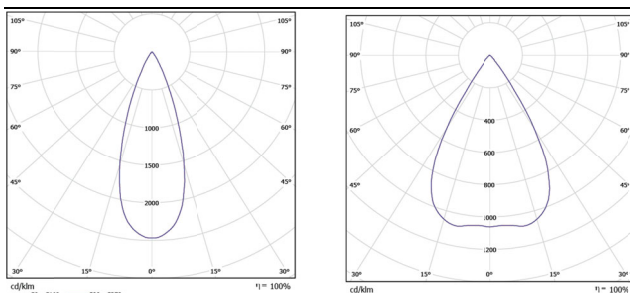

LIGHT DISTRIBUTION@3000K LUMINAIRE DATA

WAC Lighting
www.waclighting.com (US)
www.waclighting.com.cn (China)

Headquarters
44 Harbor Park Drive • Port Washington, NY
Phone (516) 515.5000 • Fax (516) 515.5050

WAC Lighting(Shanghai)
14, Lane 299, Bi Sheng Road, Shanghai 201204, China
Phone (86.21) 3393.3558 • Fax (86.21) 3362.1598

WAC Lighting reserves the right to periodically design and update products. 2024-01-22