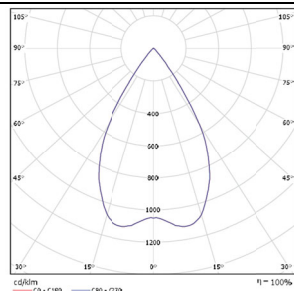

LIGHT DISTRIBUTION@3000K LUMINAIRE DATA

WAC Lighting
www.waclighting.com (US)
www.waclighting.com.cn (China)

Headquarters
44 Harbor Park Drive • Port Washington, NY
Phone (516) 515.5000 • Fax (516) 515.5050

WAC Lighting(Shanghai)
14,Lane 299, Bi Sheng Road, Shanghai 201204,China
Phone (86.21) 3393.3558 • Fax (86.21) 3362.1598

WAC Lighting reserves the right to periodically design and update products.2024-01-22