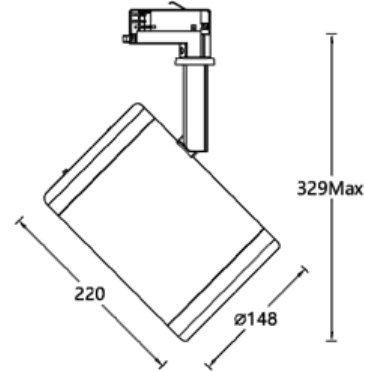

Line Drawing

Product Description

The MERE series LED track spotlights adopt a modular design that is suitable for the W track system. The exterior design is exquisite and there is no visible heat sink. The lamp body is made of die cast aluminum and uses COB luminous modules, which can provide rich beam angle configurations. More importantly, different beam angle accessories can be replaced by hand on site, which can be used for key lighting or environmental lighting. The lighting fixtures are equipped with flicker free driving appliances and can also replace different dimming modules on site. They are widely used in museums, art galleries, commercial spaces, hotels, retail and other places.

Product Features

- Body Material: Aluminum alloy die-casting
- Optical System: Lens+Reflector
- Finish: Static electricity powder coating, BK/WT
- Adjustable Angle: Horizontal 0~365°, Vertical 0-90°
- Accessories: Refer to the accessories list, each type of accessories can only be added one
- IP Rating: IP20
- Insulation Level: Class I
- Operating Temperature: -20°C~40°C
- Net Weight: 3.2Kg without packing

Product Specifications

- LED Type: COB
- LED power: 38W/48W/58W, built-in power shift
- Source Lm: 2700K: 3800lm (38W) / 4800lm (48W) / 5800lm (58W)
  3000K: 3950lm (38W) / 5000lm (48W) / 6050lm (58W)
  3500K: 4100lm (38W) / 5150lm (48W) / 6250lm (58W)
  4000K: 4300lm (38W) / 5250lm (48W) / 6500lm (58W)
- LED Lifetime: >50000h-L70 / B10-Ta25°C(LM-80/TM-21)
- CCT/CRI: 2700K / 3000K / 3500K / 4000K, Ra90 / Ra97(>Ra95)
- SDCM: 2 SDCM
- Input: 220V~240V AC / 50Hz
- Dimming: On-off+0-10V /DALI (A match test is required)

Order Model

Model	LED	Dimming	Beam	CRI	CCT	Finish
TL38S MERE	LM38 COB 38W	D 0-10V+ On-board A DALI	1 12°	9 90 A 97	27 2700K	WT White BK Black
	LM48 COB 48W		2 24°		30 3000K	
	LM58 COB 58W		3 36°		35 3500K	
	W Wash		40 4000K			
	F 15°- 50°					
TL38S	LM48	D	2	9	30	WT

Example: TL38SLM48-D-2930WT

WAC Lighting
www.waclighting.com (US)
www.waclighting.com.cn (China)

Headquarters
44 Harbor Park Drive • Port Washington, NY
Phone (516) 515.5000 • Fax (516) 515.5050

WAC Lighting(Shanghai)
14, Lane 299, Bi Sheng Road, Shanghai 201204
Phone (86.21) 3393.3558 • Fax (86.21) 3362.1598

WAC Lighting reserves the right to periodically design and update products. 2024-01-25