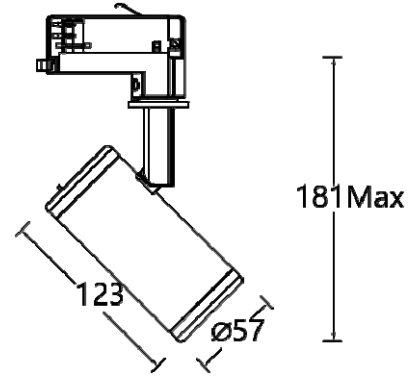

Product Description

The MERE series LED track spotlights adopt a modular design that is suitable for the W track system. The exterior design is exquisite and there is no visible heat sink. The lamp body is made of die cast aluminum and uses COB luminous modules, which can provide rich beam angle configurations. More importantly, different beam angle accessories can be replaced by hand on site, which can be used for key lighting or environmental lighting. The lighting fixtures are equipped with flicker free driving appliances and can also replace different dimming modules on site. They are widely used in museums, art galleries, commercial spaces, hotels, retail and other places.

Product Features

- Body Material: Aluminum alloy die-casting
- Optical System: Lens+Reflector
- Finish: Static electricity powder coating, BK/WT
- Adjustable Angle: Horizontal 0~365°, Vertical 0-90°
- Accessories: Refer to the accessories list, each type of accessories can only be added one
- IP Rating: IP20
- Insulation Level: Class I
- Operating Temperature: -20°C~40°C
- Net Weight: 0.6Kg without packing

Product Specifications

- LED Type: COB
- LED power: 10W
- Source Lm: 2700K: 1000lm (10W)   3000K: 1050lm (10W)
  3500K: 1080lm (10W)   4000K: 1100lm (10W)
- LED Lifetime: >50000h-L70 / B10-Ta25°C(LM-80/TM-21)
- CCT/CRI: 2700K / 3000K / 3500K / 4000K, Ra90 / Ra97(>Ra95)
- SDCM: 2 SDCM
- Input: 220V~240V AC / 50Hz
- Dimming: On-off+0-10V /DALI (A match test is required)

Ordering model

Model	LED	Dimming	Beam	CRI	CCT	Finish
TL35S MERE	LM10 COB 10W	D 0-10V+ On-board A DALI	1 12°	9 90 A 97	27 2700K 30 3000K 35 3500K 40 4000K	WT White BK Black
			2 24°			
			3 36°			
			5 50°			
			W Wash			
F 15°- 50°						
TL35S	LM10	D	2	9	30	WT

Example: TL35SLM10-D-2930WT