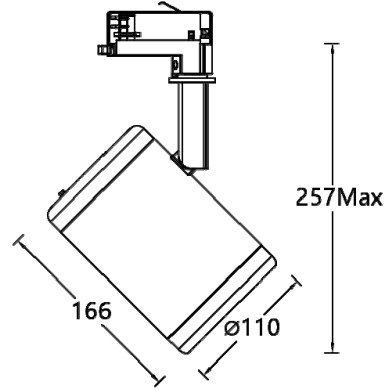

Line Drawing

Product Description

The MERE series LED track spotlights adopt a modular design that is suitable for the W track system. The exterior design is exquisite and there is no visible heat sink. The lamp body is made of die cast aluminum and uses COB luminous modules, which can provide rich beam angle configurations. More importantly, different beam angle accessories can be replaced by hand on site, which can be used for key lighting or environmental lighting. The lighting fixtures are equipped with flicker free driving appliances and can also replace different dimming modules on site. They are widely used in museums, art galleries, commercial spaces, hotels, retail and other places.

Product Features

- Body Material: Aluminum alloy die-casting
- Optical System: Lens+Reflector
- Finish: Static electricity powder coating, BK/WT
- Adjustable Angle: Horizontal 0~365°, Vertical 0-90°
- Accessories: Refer to the accessories list, each type of accessories can only be added one
- IP Rating: IP20
- Insulation Level: Class I
- Operating Temperature: -20°C~40°C
- Net Weight: 1.8Kg without packing

Product Specifications

- LED Type: COB
- LED power: 18W/26W/32W/38W, built-in power shift
- Source Lm: 2700K: 2800lm (26W) / 3300lm (32W) / 3800lm (38W)
  3000K: 2950lm (26W) / 3350lm (32W) / 3850lm (38W)
  3500K: 3000lm (26W) / 3400lm (32W) / 3900lm (38W)
  4000K: 3050lm (26W) / 3450lm (32W) / 3950lm (38W)
- LED Lifetime: >50000h-L70 / B10-Ta25°C(LM-80/TM-21)
- CCT/CRI: 2700K / 3000K / 3500K / 4000K, Ra90 / Ra97(>Ra95)
- SDCM: 2 SDCM
- Input: 220V~240V AC / 50Hz
- Dimming: On-off+0-10V /DALI (A match test is required)

Order Model

Model	LED	Dimming	Beam	CRI	CCT	Finish
TL37S MERE	LM18 COB 18W	D 0-10V+ On-board A DALI	1 12°	9 90 A 97	27 2700K	WT White BK Black
	LM26 COB 26W		2 24°		30 3000K	
	LM32 COB 32W		3 36°		35 3500K	
	LM38 COB 38W		5 50°		40 4000K	
			W Wash F 15°- 50°			
TL37S	LM32	D	2	9	30	WT

Example: TL37SLM32-D-2930WT

WAC Lighting
www.waclighting.com (US)
www.waclighting.com.cn (China)

Headquarters
44 Harbor Park Drive • Port Washington, NY
Phone (516) 515.5000 • Fax (516) 515.5050

WAC Lighting(Shanghai)
14,Lane 299, Bi Sheng Road,Shanghai 201204
Phone (86.21) 3393.3558 • Fax (86.21) 3362.1598

WAC Lighting reserves the right to periodically design and update products.2024-01-25