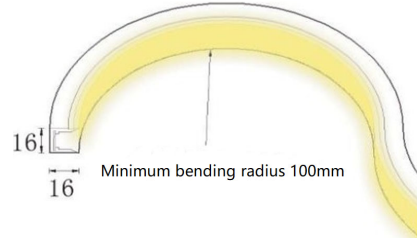

### Product Description

16 \* 16 positive curved neon light strip, available in monochrome and RGBW versions, adopts a special process of integrated extrusion to ensure continuous and uniform light output, without light spots. The integrated end is injection molded and supports seamless splicing without dark areas. It has two specifications, IP65 and IP67, and is widely used for indoor and outdoor contour hooking and shape creation.