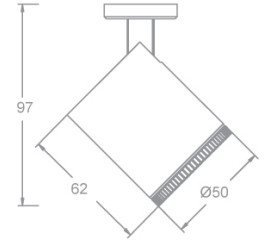

ME48S

Product Description

The Ocularc series surface mounted lamps can be selected for either hole embedded installation or surface magnetic suction installation, making the lamps flexible and compact; Adopting WAC's leading SUBOROSA dimming technology with a built-in 30 ° anti glare angle, achieving the ultimate anti glare effect; Provide 4 fixed angle options to meet the needs of different application environments, which can be widely used in museum and art museum display cabinet spaces.

Product Features

- Body Material: Aluminum alloy die-casting
- Optical System: Lens+ SUBOROSA optical system
- Finish: Static electricity powder coating
- Adjustable Angle: 0-360°Horizontal 0-90°Vertical
- Accessories: As attached
- Certification: CQC
- IP Rating: IP20
- Insulation Level: Class III
- Operating Temperature: -20°C~40°C

Product Specifications

- Cut-out: SR48S corresponds to the opening Ø17
  Ceiling 1mm~15mm ;ME48S magnetic suction
- LED Type: HP LED
- Led power: 10W
- Source Lm: 3000K 950LM; 4000K 1000LM;
- LED Lifetime: >50000h-L70 /B10-Ta25°C(LM-80/TM-21)
- CCT/CRI: 3000K/4000K , Ra90 and Ra97(> Ra95)
- SDCM: 3 SDCM
- Input: Constant current 800mA max
- Dimming: External drive
- Net Weight: 0.2Kg without packing

Order Model

Model	LED	Dimming	Beam	CRI	CCT	Finish
ME48S	LD10 LED 10W	N Single wire *	1 15°	9 90 A 97	30 3000K 40 4000K	BK Black
SR48S						
Ocularc						
ME48S	LD10	N	2	9	30	BK

Example : ME48SLD10-N-2930BK

Note: Except for the 15 ° built-in honeycomb, the rest do not include honeycomb;

*The lighting fixtures do not include driving appliances and need to be ordered separately (the dimming method is determined by the appliances).
The exposed wire of the original lighting fixture is about 0.5m long