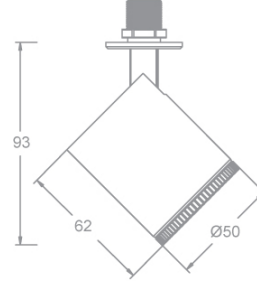

Line Drawing

SR48S