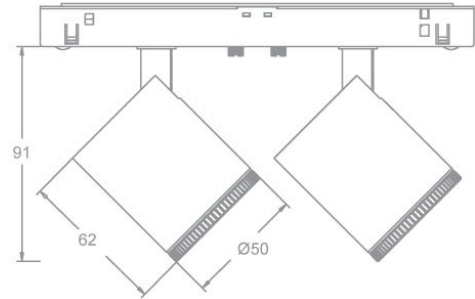

Line Drawing

Product Description

The Ocularc series low-voltage track lighting fixtures are suitable for WAC mini track systems, with flexible and compact lighting fixtures; Adopting WAC's leading SUBROSA dimming technology with a built-in 30 ° anti glare angle, achieving the ultimate anti glare effect; Provide 4 fixed angle options to meet the needs of different application environments, which can be widely used in museum and art museum display cabinet spaces.

Product Features

- Body Material: Aluminum alloy lamp body, glass optical device
- Optical System: Dual light distribution of lens and SUBROSA reflector
- Finish: Liquid paint, (BK)
- Adjustable Angle : Horizontal adjustment from 0 ° to 360 °; Vertical 0 °~90 ° adjustment
- Accessories : As attached
- Certification : CQC
- IP Rating: IP20
- Insulation Level : Class III
- Operating Temperature: -20°C~40°C

Product Specifications

1. LED Type : HP LED
   - LED Power: 2*10W
   - Source Lm: 3000K: 2*950lm; 4000K: 2*1000lm
   - LED Lifetime: >50000h-L70 / B10-Ta25°C(LM-80/TM-21)
   - CCT/CRI: 3000K / 4000K; Ra90 and Ra97(>Ra95) optional
   - SDCM: 3 SDCM
   - Input: 24VDC
2. Dimming : On boarding knob dimming (range 10%~100%) or ON-OFF (supports system dimming, requires external dimmable constant voltage appliances, and matches the dimming system)
3. Net Weight: 0.4Kg without packing

Order Model

Model	LED	Dimming	Beam	CRI	CCT	Finish
SL48S Ocularc	LD20 LED 2*10W	O On-boarding E ON-OFF^①	1 15°	9 90 A 97	30 3000K 40 4000K	BK Black
			2 24°			
			3 36°			
			6 60°			
SL48S	LD20	O	2	9	30	BK

Example: SL48SLD20-O-2930BK

Note: Except for the 15 ° built-in honeycomb, the rest do not include honeycomb; ① Supporting system dimming, requires external dimmable constant voltage electrical appliances (dimming method determined by constant voltage electrical appliances)

Accessories

Low voltage track Mini track Can provide specifications of 1m, 2m, and 3m MT1M-BK-C 1m track MT2M-BK-C 2m track MT3M-BK-C 3m track		Rail power supply end MLE-BK-C

WAC Lighting
www.waclighting.com (US)
www.waclighting.com.cn (China)

Headquarters
44 Harbor Park Drive • Port Washington, NY
Phone (516) 515.5000 • Fax (516) 515.5050

WAC Lighting Technology (Shanghai) Co, Ltd.
14,Lane 299, Bi Sheng Road,Shanghai 201204
Phone (86.21) 3393.3558 • Fax (86.21) 3362.1598