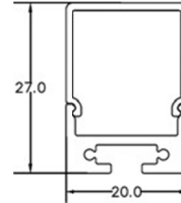

Product Image

Line Drawing

Product Description

HLSE-A4 line light, width 20mm, height 27mm, light on three sides, uniform light output without light spots, Ra>90, with high color reproduction, double-ended bottom quick connector, easy and quick to use with mounting clips. It is specially designed for indoor places such as small dark grooves, hook edge decoration, and luminous ceilings, and is suitable for hotel villas, commercial spaces, public venues and other places.