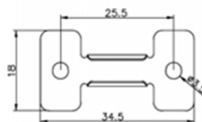

Example: HLSE-0610-927A4SG

* The wires come out of the bottom quick connector

* For additional power, color temperature and length, please consult WAC

Accessories

Dedicated fixed fixtures for the A4 series
2pcs/meter is included by default