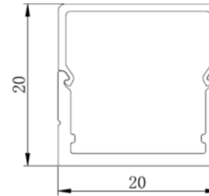

Product Description

HLSE-A6 line light, width 20mm, height 20mm, light on three sides, uniform light output without light spots, Ra>90, with high color reproduction, double-ended bottom quick connector, easy and quick to use with mounting clips. It is specially designed for indoor places such as small dark grooves, hook edge decoration, and luminous ceilings, and is suitable for hotel villas, commercial spaces, public venues and other places.