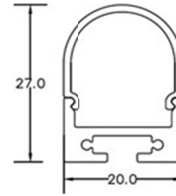

Line Drawing

Product Description

HLSE-A5 line light, width 20mm, height 27mm, light on curved surface, uniform light output without light spots, Ra>90, with high color reproduction, double-ended bottom quick connector, easy and quick to use with mounting clips. It is specially designed for indoor places such as small dark grooves, hook edge decoration, and luminous ceilings, and is suitable for hotel villas, commercial spaces, public venues and other places.

Product Features

- Main Material: Flexible copper FPCB board, high quality aluminum material, PC shade
- IP Rating: IP20
- Operating Temperature: -20°C~50°C

Product Specifications

- LED Type: SMD
- Source Power: 6W/M, 10W/M, 13W/M, 17W/M
- LED Lifetime: >36000h-L70 /B10-Ta25°C(LM-80/TM-21)
- CCT/CRI: 2700K/3000K/4000K , Ra90
- Input: 24V DC
- Dimming: 0-10V / DALI

Order Model

Model	LED	Length	CRI	CCT	Series	Finish
HLSE Hard strip light	06 6W/M	10 1010mm	9 90	27 2700K	A5 Width: 20mm Height: 27mm Light on curved surface	SG
	10 10W/M			30 3000K		
	13 13W/M			40 4000K		
	17 17W/M					

Example: HLSE-0610-927A5SG

* The wires come out of the bottom quick connector

* For additional power, color temperature and length, please consult WAC