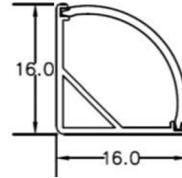

Line Drawing

Product Description

HLSE-A2 line light, width 16mm, height 16mm, light on fan-shaped surface, uniform light output without light spots, Ra>90, with high color reproduction, double-ended bottom quick connector, easy and quick to use with mounting clips. It is specially designed for indoor places such as small dark grooves, hook edge decoration, and luminous ceilings, and is suitable for hotel villas, commercial spaces, public venues and other places.

Product Features

- Main Material: Flexible copper FPCB board, high quality aluminum material, PC shade
- IP Rating: IP20
- Operating Temperature: -20°C~50°C

Product Specifications

- LED Type: SMD
- Source Power: 6W/M, 10W/M, 13W/M
- LED Lifetime: >36000h-L70 /B10-Ta25°C(LM-80/TM-21)
- CCT/CRI: 2700K/3000K/4000K , Ra90
- Input: 24V DC
- Dimming: 0-10V / DALI

Order Model

Model	LED	Length	CR	CC	Series	Finish
HLSE Hard strip light	06 6W/M	10 1010mm	9 90	27 2700K	A2 Width: 16mm Height: 16mm Light on fan-shaped surface	SG
	10 10W/M			30 3000K		
	13 13W/M			40 4000K		

Example: HLSE-0610-927A2SG

* Only white light specifications are supported, and the wires come out of the bottom quick connector

* For additional power, color temperature and length, please consult WAC