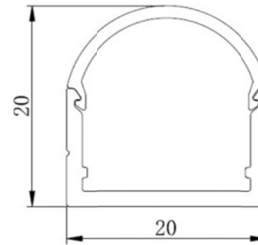

Product Image

Line Drawing

Product Description

HLSE-A4 line light, width 20mm, height 27mm, light on three sides, uniform light output without light spots, Ra>90, with high color reproduction, double-ended bottom quick connector, easy and quick to use with mounting clips. It is specially designed for indoor places such as small dark grooves, hook edge decoration, and luminous ceilings, and is suitable for hotel villas, commercial spaces, public venues and other places.

Product Description

HLSE-A6 line light, width 20mm, height 20mm, light on three sides, uniform light output without light spots, Ra>90, with high color reproduction, double-ended bottom quick connector, easy and quick to use with mounting clips. It is specially designed for indoor places such as small dark grooves, hook edge decoration, and luminous ceilings, and is suitable for hotel villas, commercial spaces, public venues and other places.

Line Drawing

Product Description

HLSE-A6 line light, width 20mm, height 20mm, light on curved surface, uniform light output without light spots, Ra>90, with high color reproduction, double-ended bottom quick connector, easy and quick to use with mounting clips. It is specially designed for indoor places such as small dark grooves, hook edge decoration, and luminous ceilings, and is suitable for hotel villas, commercial spaces, public venues and other places.