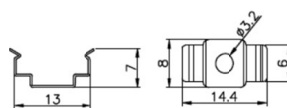

Accessories

Dedicated fixed fixtures for the A1 series
2pcs/meter is included by default

WAC Lighting
www.waclighting.com (US)
www.waclighting.com.cn (China)

Headquarters
44 Harbor Park Drive • Port Washington, NY
Phone (516) 515.5000 • Fax (516) 515.5050

WAC Lighting(Shanghai)
14,Lane 299, Bi Sheng Road,Shanghai 201204
Phone (86.21) 3393.3558 • Fax (86.21) 3362.1598