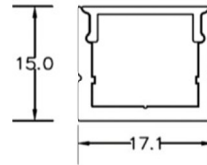

Line Drawing

Product Description

HLSE-A1 line light, width 17mm, height 15mm, uniform light output without light spots, Ra>90, with high color reproduction, double-ended bottom quick connector, easy to use with mounting clips. It is specially designed for indoor places such as small dark grooves, hook edge decoration, and luminous ceilings, and is suitable for hotel villas, commercial spaces, public venues and other places.

Product Features

- Main Material: Flexible copper FPCB board, high quality aluminum material, PC shade
- IP Rating: IP20
- Operating Temperature: -20°C~50°C

Product Specifications

- LED Type: SMD
- Source Power: 6W/M, 10W/M, 13W/M
- LED Lifetime: >36000h-L70 /B10-Ta25°C(LM-80/TM-21)
- CCT/CRI: 2700K/3000K/4000K , Ra90
- Input: 24V DC
- Dimming: 0-10V / DALI

Order Model

Model	LE D	Length	CR I	CC T	Series	Finish
HLSE Hard strip light	06 6W/M 10 10W/M 13 13W/M	10 1010mm	9 90	27 2700K 30 3000K 40 4000K	A3 Width: 17mm Height: 15mm	SG

Example: HLSE-0610-927A3SG

* Only white light specifications are supported, and the wires come out of the bottom quick connector

* For additional power, color temperature and length, please consult WAC