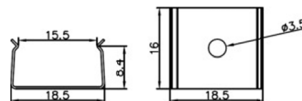

Accessories

Dedicated fixed fixtures for the A3 series
2pcs/meter is included by default