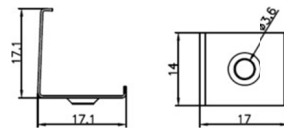

Accessories

Dedicated fixed fixtures for the A2 series
2pcs/meter is included by default