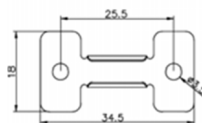

Example: HLSE-0610-927A5SG

* The wires come out of the bottom quick connector

* For additional power, color temperature and length, please consult WAC

Accessories

Dedicated fixed fixtures for the A5 series
2pcs/meter is included by default