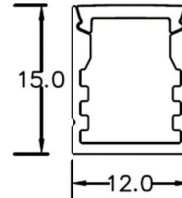

Line Drawing

Product Description

HLSE-A1 line light, width 12mm, height 15mm, uniform light output without light spots, Ra>90, with high color reproduction, double-ended bottom quick connector, easy to use with mounting clips. It is specially designed for indoor places such as small dark grooves, hook edge decoration, and luminous ceilings, and is suitable for hotel villas, commercial spaces, public venues and other places.

Product Features

- Main Material: Flexible copper FPCB board, high quality aluminum material, PC shade
- IP Rating: IP20
- Operating Temperature: -20°C~50°C

Product Specifications

- LED Type: SMD
- Source Power: 6W/M, 10W/M
- LED Lifetime: >36000h-L70 /B10-Ta25°C(LM-80/TM-21)
- CCT/CRI: 2700K/3000K/4000K , Ra90
- Input: 24V DC
- Dimming: 0-10V / DALI

Order Model

Model	LE D	Length	CR I	CC T	Series	Finish
HLSE Hard strip light	06 6W/M 10 10W/M	10 1010mm	9 90	27 2700K 30 3000K 40 4000K	A1 Width: 12mm Height: 15mm	SG

Example: HLSE-0610-927A1SG

* Only white light specifications are supported, and the wires come out of the bottom quick connector

* For additional power, color temperature and length, please consult WAC