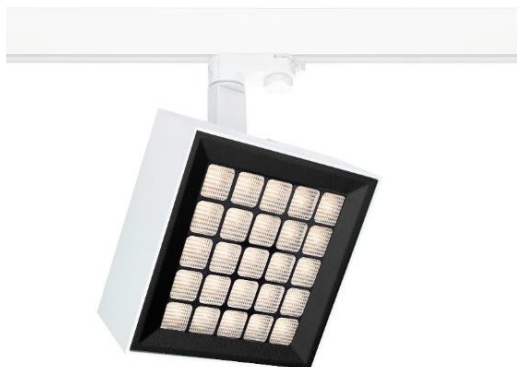

FALCON SQUARE WW - MODEL: TL64W

W Track Luminaires

WAC

PROJECT:

TYPE:

Product Image

Line Drawing

Product Description

FALCON Square Wall Washer series (hereinafter referred to as WW) LED track spotlights, suitable for W three-loop track, light structure is simple and three-dimensional, through WAC careful optical design, provides accurate wall washing and light distribution effect, and can support intelligent regulation. It is a professional LED wall washing track lamp designed for museums, art galleries, science and technology museums and other high-end places.

Product Features

- Body Material: Aluminum alloy die-cast lamp body, PC optics
- Optical System: Double lens
- Finish: Electrostatic Powder coating, Black (BK), White (WT)
- Direction of projection: Level 0°~355° adjustment; Vertical adjustment 0~90°
- Accessories/Brackets: A maximum of one can be added
- Certification: CCC
- IP Rating: IP20
- Insulation Level: Class I
- Operating Temperature: -20°C~40°C