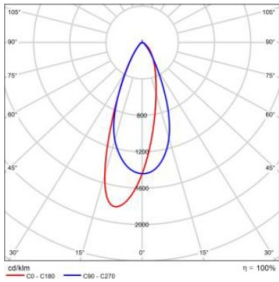

LIGHT DISTRIBUTION@3000K LUMINAIRE DATA

MODEL:	TL64WLD50-O-W930
BEAM ANGLE:	Washer
POWER:	58W
LUMENS:	3022lm
CBCP:	/
EFFICACY:	52lm/W

MODEL:	TL64WLD70-O-W930
BEAM ANGLE:	Washer
POWER:	78W
LUMENS:	3499lm
CBCP:	/
EFFICACY:	45lm/W