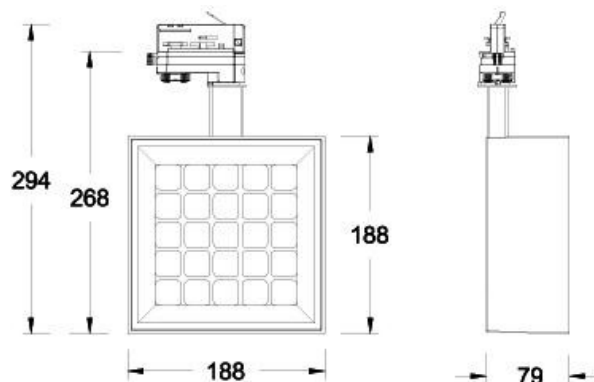

FALCON SQUARE WW - MODEL: TL64W

W Track Luminaires

WAC

PROJECT:

TYPE:

Product Image

Line Drawing

Product Description

FALCON Square Wall Washer series (hereinafter referred to as WW) LED track spotlights, suitable for W three-loop track, light structure is simple and three-dimensional, through WAC careful optical design, provides accurate wall washing and light distribution effect, and can support intelligent regulation. It is a professional LED wall washing track lamp designed for museums, art galleries, science and technology museums and other high-end places.

Product Features

- Body Material: Aluminum alloy die-cast lamp body, PC optics
- Optical System: Double lens
- Finish: Electrostatic Powder coating, Black (BK), White (WT)
- Direction of projection: Level 0°~355° adjustment; Vertical adjustment 0~90°
- Accessories/Brackets: A maximum of one can be added
- Certification: CCC
- IP Rating: IP20
- Insulation Level: Class I
- Operating Temperature: -20°C~40°C

LIGHT DISTRIBUTION@3000K LUMINAIRE DATA

MODEL:	TL64WLD50-O-W930
BEAM ANGLE:	Washer
POWER:	58W
LUMENS:	3022lm
CBCP:	/
EFFICACY:	52lm/W

MODEL:	TL64WLD70-O-W930
BEAM ANGLE:	Washer
POWER:	78W
LUMENS:	3499lm
CBCP:	/
EFFICACY:	45lm/W