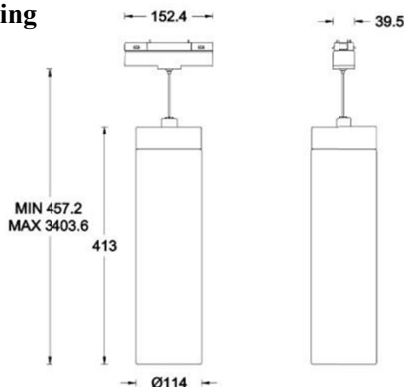

VENTRIX - MODEL: OS2PD03

Elementum Pendants Luminaires (48V)

WAC

PROJECT:

TYPE:

Product Image

Line Drawing

Product Description

Product Features

- Body Material: Aluminum alloy lamp body + etched protein glass
- Optical System: Lens
- Finish: Anodizing
- Adjustable Angle: /
- Accessories: /
- Certification: CQC
- IP Rating: IP20
- Insulation Level: Class III
- Operating Temperature: -20°C~40°C

Product Specifications

- Blackout Corner: /
- LED Type: SMD
- Source Lm: See table below
- LED Lifetime: >50000h-L70 /B10-Ta25°C(LM-80/TM-21)
- CCT/CRI: 2700K / 3000K / 3500K / 4000K,Ra90
- SDCM: 3 SDCM
- Input: 48VDC
- Dimming: ON-OFF/0-10V/ELV/DMX512/wireless and mobile APP control system
- Net Weight: 0.95Kg without packing

Order Model

Model	SIZE	Power (W)	CCT	CRI	Max Lumens	Finish
OS2PD03	2 114*413	18W	927 2700K	90	1780	BK Black
			930 3000K			SN Satin Nickel
			935 3500K			WT White
			940 4000K			

Example:OS2PD03-2-927BK