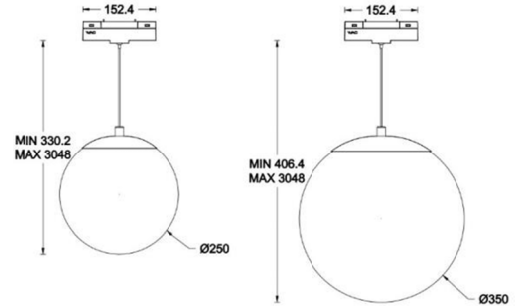

Line Drawing

Product Description

VENTRIX series low pressure decorative chandelier, suitable for WAC VENTRIX track system, the lamps are smart and small; The whole lamp is exquisite and simple, with excellent light output; Meet the needs of different lighting application environment, widely used in office, commercial and other lighting space.

Product Features

- Body Material: Aluminum alloy die-casting + etched protein glass
- Optical System: Lens
- Finish: Electrostatic powder spraying/nickel plating
- Adjustable Angle: /
- Accessories: /
- Certification: CQC
- IP Rating: IP20
- Insulation Level: Class III
- Operating Temperature: -20°C~40°C

Product Specifications

- Shielding Angle: /
- LED Type: SMD
- Source Lm: See table below
- LED Lifetime: >50000h-L70 /B10-Ta25°C(LM-80/TM-21)
- CCT/CRI: 2700K/3000K/3500K/4000K ; Ra90
- SDCM: 3 SDCM
- Input: 48VDC
- Dimming: On-off / 0-10V /ELV/DMX512/ Wireless and mobile APP control
- Net Weight: 1.32Kg(250) , 2.15Kg(350) without packing

Order Model

Model	SIZE	Power (W)	CCT	CRI	Max Lumens	Finish
OS2PD02	2 250	11W	927 2700K	90	1140	BK Black
			930 3000K			SN Satin Nickel
			935 3500K			WT White
			940 4000K			
OS2PD02	3 350	11W	927 2700K	90	1140	BK Black
			930 3000K			SN Satin Nickel
			935 3500K			WT White
			940 4000K			

Example: OS2PD02-2-927BK