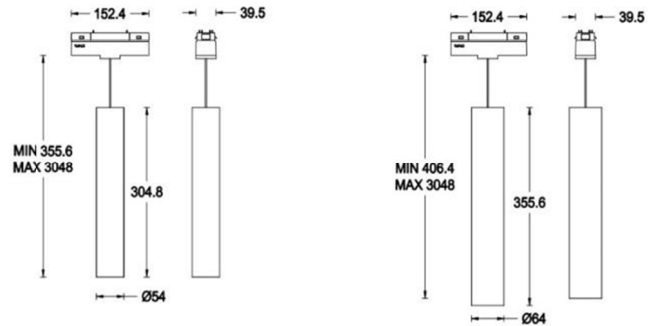

VENTRIX - MODEL: OS2PD01
Silo Pendants Luminaires (48V)

PROJECT:

TYPE:

Product Image

Line Drawing

Product Description

The VENTRIX series of low-voltage decorative chandeliers is suitable for the WAC VENTRIX rail system, and the luminaires are flexible and compact; The whole lamp is delicate and concise, with accurate light distribution; The beam angle can be adjusted to meet the needs of different lighting application environments, and is widely used in office, commercial and other lighting spaces.

Product Features

- Body Material: Aluminum alloy lamp body
- Optical System: Lens
- Finish: Static electricity powder coating
- Direction of projection: /
- Accessories: /
- Certification: CQC
- IP Rating: IP20
- Insulation Level: Class III
- Operating Temperature: -20°C~40°C

Product Specifications

- Shielding Angle: /
- LED Type: COB
- Source Lm: See table below
- LED Lifetime: >50000h-L70 /B10-Ta25°C(LM-80/TM-21) >50000
- CCT/CRI: 2700K/3000K/3500K/4000K, Ra90
- SDCM: 3 SDCM
- Input: 48V DC
- Dimming: ON-OFF/0-10V/ELV/DMX512/ Wireless and mobile APP control system
- Net Weight: 0.99Kg(15W),1.29Kg(20W)without packing

Order Model

Model	POWER	SIZE	Beam	CCT	CRI	Max Lumens	MaxCBCP	Finish
OS2PD01	15W	1 304.8	15°-45°	927 2700K	90	760	3220	BK BK Black/Black
				930 3000K				BK GL Black/Gold
				935 3500K				BK WT Black/White
				940 4000K				WT BK White/Black
								WT GL White/Gold
	WT WT White/White							
OS2PD01	20W	2 355.6	15°-45°	927 2700K	90	1170	6560	BK BK Black/Black
				930 3000K				BK GL Black/Gold
				935 3500K				BK WT Black/White
				940 4000K				WT BK White/Black
								WT GL White/Gold
	WT WT White/White							