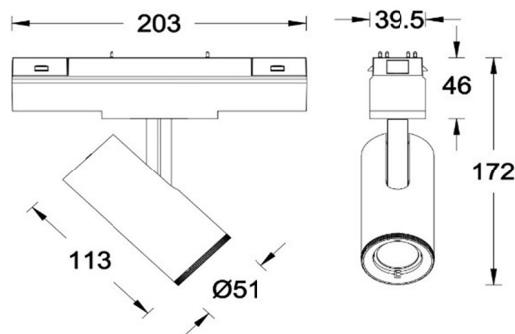

Line Drawing

Product Description

VENTRIX series low pressure track luminaire, suitable for WAC VENTRIX track system, luminaire smart, small; Electric flexible adjustment of irradiation Angle, accurate light control; The beam Angle can be adjusted to meet the needs of different application environments, and is widely used in office, commercial and other lighting Spaces.

Product Features

- Body Material: Aluminum alloy lamp body
- Optical System: Lens
- Finish: Static electricity powder coating
- Projection direction: Horizontal 0°~360° adjustment; Vertical 0~90° regulation (electric regulation)
- Accessories/Brackets: See the attachment
- Certification: CQC
- IP Rating: IP20
- Insulation Level: Class III
- Operating Temperature: -20°C~40°C

Product Specifications

- Shading Angle: /
- LED Type: COB
- Lamp Flux: 4000K 1000lm
- LED Lifetime: >50000h-L70 /B10-Ta25°C(LM-80/TM-21)
- CRI: 2700K/3000K/3500K/4000K,Ra90
- SDCM: 3 SDCM
- Input: 220V DC
- Dimming: ON-OFF/0-10V/ELV/DMX512/Wireless and APP control
- Net Weight: 0.89Kg without packing

Order Model

Model	Power(W)	Beam	CCT	CRI	Max Lumens	Max CBCP	Finish
OS2FM	1 22W	15°-50°	927 2700K	90	1335	21430	BK Black WT White
			930 3000K				
			935 3500K				
			940 4000K				

Example: OS2FM-1-927BK