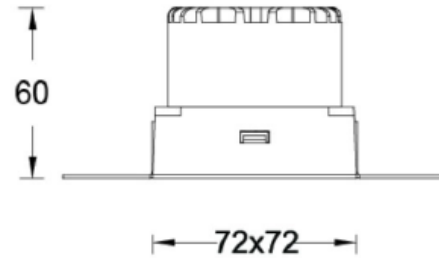

Line Drawing

Product Description

The ULTRA Tunable series LED square narrow edge embedded downlight has a total height of only 60mm and is designed with glass-sealing, making it suitable for use in anti-fog or low ceiling spaces. The lighting fixtures adopt modular design, allowing for free disassembly and replacement of reflectors or mounting frames on site, thereby achieving free switching of various specifications and lighting methods. After installation, they are perfectly integrated with the ceiling. In terms of optics, a new hidden light technology is adopted and equipped with color temperature adjustable function, which is mainly suitable for indoor places such as hotels, villas, and commercial spaces.

Product Features

- Body Material: Aluminum alloy die-casting
- Optical System: Lens+ Anti-glare reflector
- Finish: Static electricity powder coating
- Adjustable Angle: Horizontal 0-360°adjustment, vertical non adjustable
- Accessories: As attached
- Certification: CCC
- IP Rating: IP20
- Insulation Level: Class II
- Operating Temperature: -20°C~40°C

Product Specifications

- Cut-out: 78*72mm
- Ceiling Thickness: 5mm~25mm
- Shielding Angle: 35°
- LED Type: COB
- Source Lm: 1300lm
- LED Lifetime: >36000h-L70 /B10-Ta25°C(LM-80/TM-21)
- CCT/CRI: 2700K~6000K Adjustable , Ra90
- Input: 220V~240V AC / 50Hz
- Dimming: DALI (Must conduct compatibility testing with the project site system in advance)
- Net Weight: 0.45Kg without packing

Order Model

Model	Size	Trim	LED	Driver	Beam	CCT	Reflector	Finish
DLN	3	8	LM13	A DALI	1 18°	CC 2700K-6000K	B Black	WT
Downlight	3"	Rectangular	LED 13W	N NO DRIVER	2 28°	(tunable)	S Specular	White
N series		Trim			3 36°			BK
					5 50°			Black

Example : DLN38-LM13A-2CCSWT

Note: The 18 ° factory default comes with an borderless honeycomb grille.