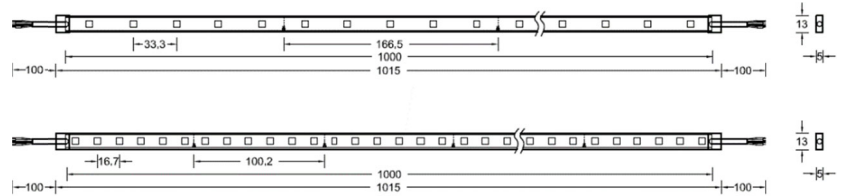

INVISILED RGB - MODEL: LED-TCE

Linear Luminaires

WAC

PROJECT:

TYPE:

Product Image

Line Drawing

Product Description

Product Features

- Body Material: Flexible copper FPCB board, high-quality silicone sleeve
- IP Rating: IP44
- Operating Temperature: -20°C~50°C

Product Specifications

- LED Type: SMD
- Source Power: 6W 12W
- LED Lifetime: >36000h-L70 /B10-Ta25°C(LM-80/TM-21)
- CCT/CRI: RGB
- Input: 24V DC
- Dimming: 0-10V/DMX512/DALI
- Net Weight: 0.1Kg without packing

Order Model

Model	LED	Length	Feature	Series
LED-TCE	06 6W/M	10 1M	T Tube	RGB
InvisiLED	12 12W/M	30 3M		

Example: LED-TCE-0610T-RGB