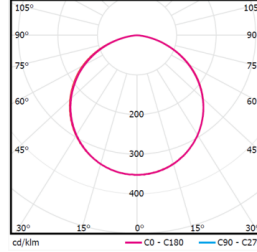

Product Specifications

- Cut-out: 207*68mm
- LED Type: SMD
- Light power: 5W/ LD05, 7.4W/ LD10
- Light tolerance: 3 SDCM
- Source Lm: 5W 3000K 473LM; 10W 3000K 711LM
- LED Lifetime: >40000h-L70 /B10-Ta25°C(LM-80/TM-21)
- CCT/CRI: 3000K/4000K, Ra90
- Input: 220V/AC, 50/60Hz
- Dimming: ON-OFF
- Net Weight: 1.25Kg without packing

EUDURANCE™ BRICK - MODEL: WL5105

Step And Wall Luminaires

WAC

PROJECT:

TYPE:

LIGHT DISTRIBUTION@3000K LUMINAIRE DATA

MODEL:	WL5105-LD05E-30WT
BEAM ANGLE:	115°
POWER:	5.8W
LUMENS:	129.4lm
CBCP:	/
EFFICACY:	22lm/W

MODEL:	WL5105-LD10E-30WT
BEAM ANGLE:	115°
POWER:	9.3W
LUMENS:	203lm
CBCP:	/
EFFICACY:	22lm/W