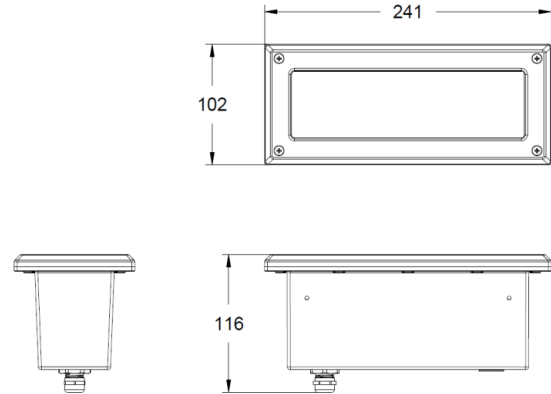

EUDURANCE™ BRICK - MODEL: WL5105

Step And Wall Luminaires

WAC

PROJECT:

TYPE:

Product Image

Line Drawing

Product Description

Product Features

- Body Material: Aluminum alloy die-casting
- Optical System: /
- Finish: Static electricity powder coating
- Adjustable Angle: /
- Accessories/brackets: /
- Certification: CCC
- IP Rating: IP66
- Insulation Level: Class I
- Operating Temperature: -20°C~50°C

Product Specifications

- Cut-out: 207*68mm
- LED Type: SMD
- Light power: 5W/ LD05, 7.4W/ LD10
- Light tolerance: 3 SDCM
- Source Lm: 5W 3000K 473LM; 10W 3000K 711LM
- LED Lifetime: >40000h-L70 /B10-Ta25°C(LM-80/TM-21)
- CCT/CRI: 3000K/4000K, Ra90
- Input: 220V/AC, 50/60Hz
- Dimming: ON-OFF
- Net Weight: 1.25Kg without packing