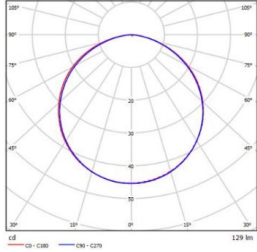

Product Specifications

- Cut-out: 207*68mm
- LED Type: SMD
- Light power: 5W/ LD05, 7.4W/ LD10
- Light tolerance: 3 SDCM
- Source Lm: 5W 3000K 473LM; 10W 3000K 711LM
- LED Lifetime: >40000h-L70 /B10-Ta25°C(LM-80/TM-21)
- CCT/CRI: 3000K/4000K, Ra90
- Input: 220V/AC, 50/60Hz
- Dimming: ON-OFF
- Net Weight: 1.25Kg without packing

EUDURANCE™ BRICK - MODEL: WL5105

Step And Wall Luminaires

WAC

PROJECT:

TYPE:

LIGHT DISTRIBUTION@3000K LUMINAIRE DATA

MODEL:	WL5105-LD05E-30WT
BEAM ANGLE:	115°
POWER:	5.8W
LUMENS:	129.4lm
CBCP:	/
EFFICACY:	22lm/W

MODEL:	WL5105-LD10E-30WT
BEAM ANGLE:	115°
POWER:	9.3W
LUMENS:	203lm
CBCP:	/
EFFICACY:	22lm/W