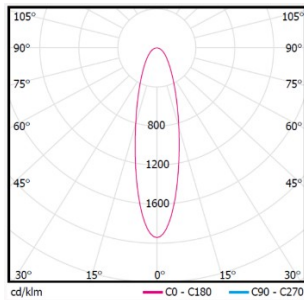

Product Specifications

- LED Type: High Power
- Power: 4W(Max)
- Source Lm: 3000K 500lm ;4000K 500lm;Amber;Blue
- LED Lifetime: >50000h-L70 /B10-Ta25°C(LM-80/TM-21)
- CCT/CRI: 3000K,Ra85 / 4000K,Ra85
- SDCM: 3 SDCM
- Input: 9-15V/AC
- Dimming: ON-OFF
- Net Weight: 0.7Kg without packing

In-ground Luminaires

WAC

PROJECT:

TYPE:

配件

Item	Pic	Small Version
Single Directional (Round Frame)		EIR2SF-SDRF-SS
Double Directional (Round Frame)		EIR2SF-DDRF-SS

LIGHT DISTRIBUTION@3000K LUMINAIRE DATA

MODEL:	EIR4SF-04ET-230SS
BEAMANGLE:	25°
POWER:	6W (Max)
LUMENS:	170 lm
CBCP:	/
EFFICACY:	28 lm /W