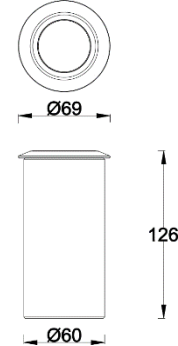

FUEGO INDICATOR - MODEL: EIR4SF

In-ground Luminaires

WAC

PROJECT:

TYPE:

Product Image

Line Drawing

Product Description

The overall stainless steel material of the FUEGO Indicator is precision cast, with a circular appearance and an IP68 protection level, suitable for underwater environments. It has an IK08 impact resistance level and can withstand pressure of 500kg. Installation of embedded cylinder.

Product Specifications

- LED Type: High Power
- Power: 4W(Max)
- Source Lm: 3000K 500lm ;4000K 500lm;Amber;Blue
- LED Lifetime: >50000h-L70 /B10-Ta25°C(LM-80/TM-21)
- CCT/CRI: 3000K,Ra85 / 4000K,Ra85
- SDCM: 3 SDCM
- Input: 9-15V/AC
- Dimming: ON-OFF
- Net Weight: 0.7Kg without packing

In-ground Luminaires

WAC

PROJECT:

TYPE:

配件

Item	Pic	Small Version
Single Directional (Round Frame)		EIR2SF-SDRF-SS
Double Directional (Round Frame)		EIR2SF-DDRF-SS

LIGHT DISTRIBUTION@3000K LUMINAIRE DATA

MODEL:	EIR4SF-04ET-230SS
BEAMANGLE:	25°
POWER:	6W (Max)
LUMENS:	170 lm
CBCP:	/
EFFICACY:	28 lm /W