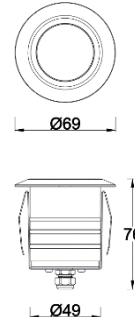

FUEGO INDICATOR - MODEL: EIR2SF

In-ground Luminaires

WAC

PROJECT:

TYPE:

Product Image

Line Drawing

Product Description

The overall stainless steel material of the FUEGO Indicator is precision cast, with a circular appearance and an IP68 protection level, suitable for underwater environments. It has an IK08 impact resistance level and can withstand pressure of 500kg. The design of stainless steel shrapnel can support wall or tube lamp installation.

Product Specifications

- LED Type: High Power
- Power: 4W(Max)
- Source Lm: 3000K 500lm ;4000K 500lm;Amber;Blue
- LED Lifetime: >50000h-L70 /B10-Ta25°C(LM-80/TM-21)
- CCT/CRI: 3000K,Ra85 / 4000K,Ra85
- SDCM: 3 SDCM
- Input: 9-15V/AC
- Dimming: ON-OFF
- Net Weight: 0.7Kg without packing