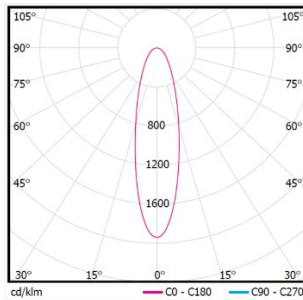

Product Specifications

- LED Type: High Power
- Power: 4W(Max)
- Source Lm: 3000K 500lm ;4000K 500lm;Amber;Blue
- LED Lifetime: >50000h-L70 /B10-Ta25°C(LM-80/TM-21)
- CCT/CRI: 3000K,Ra85 / 4000K,Ra85
- SDCM: 3 SDCM
- Input: 9-15V/AC
- Dimming: ON-OFF
- Net Weight: 0.7Kg without packing

In-ground Luminaires

WAC

PROJECT:

TYPE:

Accessory

Item	Pic	Small Version
Single Directional (Round Frame)		EIR2SF-SDRF-SS
Double Directional (Round Frame)		EIR2SF-DDRF-SS

LIGHT DISTRIBUTION@3000K LUMINAIRE DATA

MODEL:	EIR2SF-04ET-230SS
BEAMANGLE	25°
POWER:	6W (Max)
LUMENS:	170 lm
CBCP:	/
EFFICACY:	28 lm /W