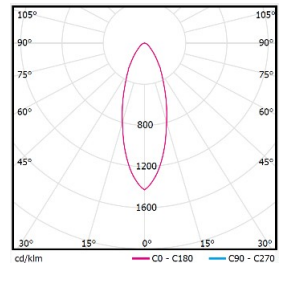

Product Specifications

- LED Type: Medium Power LED
- Light source power: 24W (Max)
- Source Lm: 3000K 2760lm
- LED Lifetime: >50000h-L70 / B10-Ta25°C(LM-80 / TM-21)
- CCT/CRI: 2700K, 3000K, 4000K, Ra80
- SDCM: 3 SDCM
- Input: 24V DC
- Dimming: ON-OFF or DMX512 dimming control
- Net Weight: Approximately 2.8kg, without packaging

Order Model

Model	Length (mm)	Power (W)	LEDs (quantity)	Max Lumens (lm)	Control Systems	Beam	CCT	Finish
EIL205-12	504	12(Max)	12	665	ET ON-OFF	2 20°	27 2700K	BK Black GY Gray
					24V DC Power Supply	3 30°	30 3000K	
EIL210-24	1006	24(Max)	24	1330	MT DMX512 Dimming 24V DC Power Supply	J 20°x45°	40 4000K	

LIGHT DISTRIBUTION@3000K LUMINAIRE DATA

MODEL:	EIL210-24MT-230BK	MODEL:	EIL210-24MT-330BK
BEAM ANGLE:	26°	BEAM ANGLE:	33°
POWER:	24W (Max)	POWER:	24W (Max)
LUMENS:	1244 lm	LUMENS:	1330 lm
CBCP:	/	CBCP:	/
EFFICACY:	46 lm /W	EFFICACY:	49 lm /W