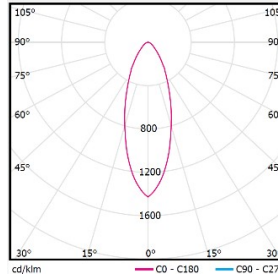

Product Specifications

- LED Type: Medium Power LED
- Light source power: 24W (Max)
- Source Lm: 3000K 2760lm
- LED Lifetime: >50000h-L70 / B10-Ta25°C(LM-80 / TM-21)
- CCT/CRI: 2700K, 3000K, 4000K, Ra80
- SDCM: 3 SDCM
- Input: 24V DC
- Dimming: ON-OFF or DMX512 dimming control
- Net Weight: Approximately 2.8kg, without packaging

LIGHT DISTRIBUTION@3000K LUMINAIRE DATA

MODEL:	EIL210-24MT-230BK	MODEL:	EIL210-24MT-330BK
BEAM ANGLE:	26°	BEAM ANGLE:	33°
POWER:	24W (Max)	POWER:	24W (Max)
LUMENS:	1244 lm	LUMENS:	1330 lm
CBCP:	/	CBCP:	/
EFFICACY:	46 lm /W	EFFICACY:	49 lm /W

FUEGO PRO- MODEL: EIL2

In-ground Luminaires

PROJECT:

TYPE:

MODEL: EIL205-12MT-230BK
BEAM ANGLE: 26°
POWER: 12W (Max)
LUMENS: 622 lm
CBCP: /
EFFICACY: 46 lm /W

MODEL: EIL205-12MT-330BK
BEAM ANGLE: 33°
POWER: 12W (Max)
LUMENS: 665 lm
CBCP: /
EFFICACY: 49 lm /W

LIGHT DISTRIBUTION@3000K LUMINAIRE DATA

MODEL:	EIL205-12MT-130BK
BEAM ANGLE:	10°X61°
POWER:	12W (Max)
LUMENS:	642 lm
CBCP:	/
EFFICACY:	52.8 lm /W

WAC Lighting
www.waclighting.com (US)
www.waclighting.com.cn (China)