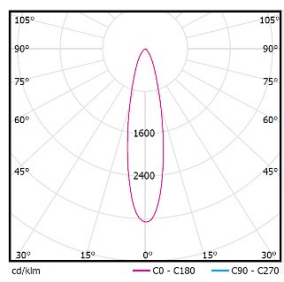

Product Specifications

- LED Type: Medium Power LED
- Light source power: 24W (Max)
- Source Lm: 3000K 2760lm
- LED Lifetime: >50000h-L70 / B10-Ta25°C(LM-80 / TM-21)
- CCT/CRI: 2700K, 3000K, 4000K, Ra80
- SDCM: 3 SDCM
- Input: 24V DC
- Dimming: ON-OFF or DMX512 dimming control
- Net Weight: Approximately 2.8kg, without packaging

Order Model

Model	Length (mm)	Power (W)	LEDs (quantity)	Max Lumens (lm)	Control Systems	Beam	CCT	Finish
EIL205-12	504	12(Max)	12	665	ET ON-OFF	2 20°	27 2700K	BK Black GY Gray
					24V DC Power Supply	3 30°	30 3000K	
EIL210-24	1006	24(Max)	24	1330	MT DMX512 Dimming 24V DC Power Supply	J 20°x45°	40 4000K	

LIGHT DISTRIBUTION@3000K LUMINAIRE DATA

MODEL:	EIL210-24MT-230BK	MODEL:	EIL210-24MT-330BK
BEAM ANGLE:	26°	BEAM ANGLE:	33°
POWER:	24W (Max)	POWER:	24W (Max)
LUMENS:	1244 lm	LUMENS:	1330 lm
CBCP:	/	CBCP:	/
EFFICACY:	46 lm /W	EFFICACY:	49 lm /W

LIGHT DISTRIBUTION@3000K LUMINAIRE DATA

MODEL:	EIL205-12MT-130BK
BEAM ANGLE:	10°X61°
POWER:	12W (Max)
LUMENS:	642 lm
CBCP:	/
EFFICACY:	52.8 lm /W

WAC Lighting
www.waclighting.com (US)
www.waclighting.com.cn (China)