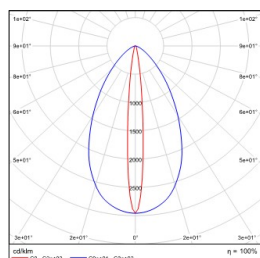

LIGHT DISTRIBUTION@3000K LUMINAIRE DATA

MODEL:	EIL205-12MT-130BK
BEAM ANGLE:	10°X61°
POWER:	12W (Max)
LUMENS:	642 lm
CBCP:	/
EFFICACY:	52.8 lm /W

WAC Lighting
www.waclighting.com (US)
www.waclighting.com.cn (China)