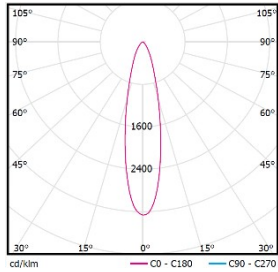

Product Specifications

- LED Type: Medium Power LED
- Light source power: 24W (Max)
- Source Lm: 3000K 2760lm
- LED Lifetime: >50000h-L70 / B10-Ta25°C(LM-80 / TM-21)
- CCT/CRI: 2700K, 3000K, 4000K, Ra80
- SDCM: 3 SDCM
- Input: 24V DC
- Dimming: ON-OFF or DMX512 dimming control
- Net Weight: Approximately 2.8kg, without packaging

LIGHT DISTRIBUTION@3000K LUMINAIRE DATA

MODEL:	EIL210-24MT-230BK	MODEL:	EIL210-24MT-330BK
BEAM ANGLE:	26°	BEAM ANGLE:	33°
POWER:	24W (Max)	POWER:	24W (Max)
LUMENS:	1244 lm	LUMENS:	1330 lm
CBCP:	/	CBCP:	/
EFFICACY:	46 lm /W	EFFICACY:	49 lm /W

FUEGO PRO- MODEL: EIL2

In-ground Luminaires

PROJECT:

TYPE:

MODEL: EIL205-12MT-230BK
BEAM ANGLE: 26°
POWER: 12W (Max)
LUMENS: 622 lm
CBCP: /
EFFICACY: 46 lm /W

MODEL: EIL205-12MT-330BK
BEAM ANGLE: 33°
POWER: 12W (Max)
LUMENS: 665 lm
CBCP: /
EFFICACY: 49 lm /W

LIGHT DISTRIBUTION@3000K LUMINAIRE DATA

MODEL:	EIL205-12MT-130BK
BEAM ANGLE:	10°X61°
POWER:	12W (Max)
LUMENS:	642 lm
CBCP:	/
EFFICACY:	52.8 lm /W

WAC Lighting
www.waclighting.com (US)
www.waclighting.com.cn (China)