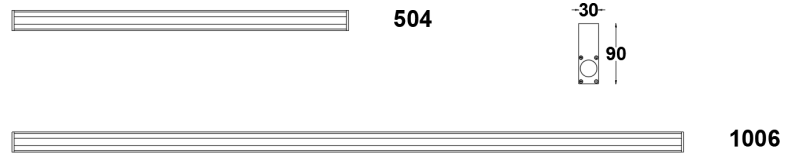

Line Drawing

Product Description

Fuego Pro series buried lights, aluminum extruded body, aluminum die cast end cover, simple and beautiful appearance, perfect, embedded installation, providing multiple angles of symmetrical and asymmetrical lighting according to different application scenarios. Specially equipped with anti glare accessories, the anti glare effect is excellent, and the lights are suitable for residential areas, hotels, squares, parks, and courtyards, etc.

Product Features

- Body Material: Aluminum extruded lamp body, aluminum die cast end cover
- Optical System: lens
- Finish: electrostatic powder coating
- Adjustable Angle: /
- Accessories: Including embedded parts
- Certification: CQC
- IP Rating: IP67
- Insulation Level: Class III
- Operating Temperature: -20°C~50°C

Product Specifications

- LED Type: Medium Power LED
- Light source power: 24W (Max)
- Source Lm: 3000K 2760lm
- LED Lifetime: >50000h-L70 / B10-Ta25°C(LM-80 / TM-21)
- CCT/CRI: 2700K, 3000K, 4000K, Ra90
- SDCM: 3 SDCM
- Input: 24V DC
- Dimming: ON-OFF or DMX512 dimming control
- Net Weight: Approximately 2.8kg, without packaging

Order Model

Model	Length (mm)	Power (W)	LEDs (quantity)	Max Lumens (lm)	Control Systems	Beam	CCT	Finish
EIL205-12	504	12(Max)	12	642	ET ON-OFF 24V DC Power Supply	1 10° Integrated lens	27 2700K 30 3000K	BK Black GY Gray
EIL210-24	1006	24(Max)	24	1284	MT DMX512 Dimming 24V DC Power Supply		40 4000K	

Example: EIL210-24ET-127BK