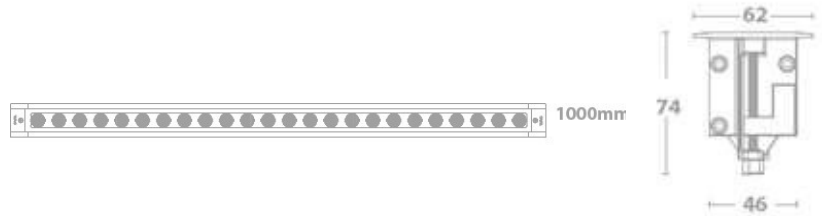

FUEGO PRO - MODEL: EIL110-56

In-ground Luminaires

WAC

PROJECT:

TYPE:

Product Image

Line Drawing

Product Description

The Fuego Pro series buried lights are perfectly embedded and installed, with good consistency in light output. The specially equipped Gore breathing valve can effectively balance the internal and external air pressure to prevent condensation. The lighting fixtures are suitable for residential areas, hotels, squares, parks, and courtyards, and are suitable for local lighting.

Product Features

- Body Material: Aluminum extruded lamp body, aluminum die cast end cover
- Optical System: Lens
- Finish: Static electricity powder coating
- Adjustable Angle: /
- Accessories: Embedment
- Certification: CCC
- IP Rating: IP67 / IK08(Load capacity 2000Kg)
- Insulation Level: Class III
- Operating Temperature: -20°C~50°C

Product Specifications

- LED Type: High Power
- Light power: 56W Max / 1000mm
- Source Lm: 3000K 3864LM;4000K 4104LM
- LED Lifetime: >50000h-L70 /B10-Ta25°C(LM-80/TM-21)
- CCT/CRI: 3000K, Ra80 /4000K, Ra80;
- SDCM: 3 SDCM
- Input: 24V DC
- Dimming: ON-OFF or DMX512 dimming control
- Net Weight: 3.1Kg without packing

Order Model

Model	Length (mm)	Power (W)	LEDs (quantity)	Max Lumens(lm)	Control Systems	CCT	Beam	Finish	
EIL110-56	1000	56(Max)	24	3956	EL ON-OFF 24V /DC Power Supply	30 3000K	1 8°	B Black	
					MT DMX512 Dimming 24V /DC Power Supply		40 4000K		2 15° 3 30° 4 40° E 9°×15° G 10°×50°

Example: EIL110-56ET-130-B