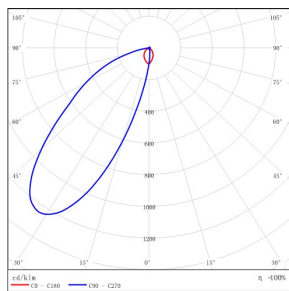

### LIGHT DISTRIBUTION@3000K LUMINAIRE DATA

<b>MODEL :</b>	EIR7TF-08EL-W30SS
<b>BEAM ANGLE :</b>	WALL WASHER
<b>POWER :</b>	10W
<b>LUMENS:</b>	407 lm
<b>CBCP :</b>	/
<b>EFFICACY :</b>	41.1 lm /W