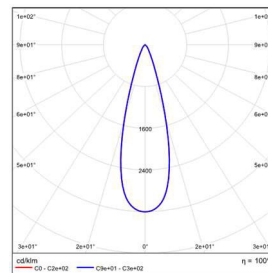

LIGHT DISTRIBUTION@3000K LUMINAIRE DATA

MODEL : EIR7TF-08EL-130SS
 BEAM ANGLE : 16.9°
 POWER : 10W
 LUMENS : 772 lm
 CBCP : /
 EFFICACY : 76.6 lm /W

MODEL : EIR7TF-08EL-230SS
 BEAM ANGLE : 29.8°
 POWER : 10W
 LUMENS : 780.5 lm
 CBCP : /
 EFFICACY : 77.7 lm /W

MODEL : EIR7TF-08EL-430SS
 BEAM ANGLE : 46.6°
 POWER : 10W
 LUMENS : 812 lm
 CBCP : /
 EFFICACY : 81.4 lm /W

MODEL : EIR7TF-08EL-630SS
 BEAM ANGLE : 61.5°
 POWER : 10 W
 LUMENS : 884.5 lm
 CBCP : /
 EFFICACY : 88.7 lm /W