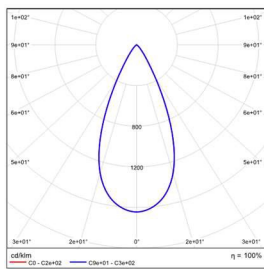

LIGHT DISTRIBUTION@3000K LUMINAIRE DATA

MODEL : EIR7TF-08EL-130SS
 BEAM ANGLE : 16.9°
 POWER : 10W
 LUMENS : 772 lm
 CBCP : /
 EFFICACY : 76.6 lm /W

MODEL : EIR7TF-08EL-230SS
 BEAM ANGLE : 29.8°
 POWER : 10W
 LUMENS : 780.5 lm
 CBCP : /
 EFFICACY : 77.7 lm /W

MODEL : EIR7TF-08EL-430SS
 BEAM ANGLE : 46.6°
 POWER : 10W
 LUMENS : 812 lm
 CBCP : /
 EFFICACY : 81.4 lm /W

MODEL : EIR7TF-08EL-630SS
 BEAM ANGLE : 61.5°
 POWER : 10 W
 LUMENS : 884.5 lm
 CBCP : /
 EFFICACY : 88.7 lm /W