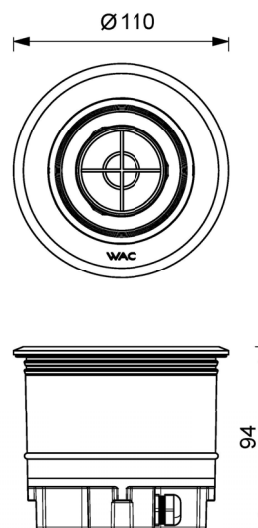

Line Drawing

Product Description

The FUEGO Compact face frame is made of high-quality stainless steel, with the lamp body made of aluminum die-casting and high-temperature powder spraying, suitable for outdoor environments. It has an IP67 protection level and an IK08 impact resistance level, and can withstand pressure of 1500kg. Cooperate with the design of the embedded cylinder to facilitate customer installation and maintenance. High transmittance lens, applied in residential areas, squares, parks, shopping centers, sculpture decoration lighting, etc.

Product Features

- **Body Material:** Aluminum alloy die-casting + Stainless steel frame
- **Optical System:** Lens
- **Finish:** Static electricity powder coating
- **Adjustable Angle:** /
- **Accessories:** /
- **Certification:** CCC
- **IP Rating:** IP67 , IK08
- **Insulation Level:** Class I
- **Operating Temperature:** -20°C~50°C

Product Specifications

- **LED Type:** COB
- **LED Power:** 8.5W Max
- **Source Lm:** 3000K 935lm
- **LED Lifetime:** >50000h-L70 /B10-Ta25°C(LM-80/TM-21)
- **CCT/CRI:** 2700K , 3000K , 4000K , Ra90
- **SDCM:** 3 SDCM
- **Input:** 220V AC/50Hz
- **Dimming:** ON-OFF
- **Net Weight:** 0.8Kg , without packing

Order Model

Model	Comment	Power (W)	LEDs (quantity)	Max Lumens (lm)	Control Systems	Beam	CCT	Finish
EIR8T						1 17°	27 2700K	SS
Super	F Fixed	08 8.5W	COB	446	EL ON-OFF	2 27°	30 3000K	Stainless
Comfort					220V AC Power Supply	4 40°	40 4000K	Steel
						6 60°		

Example : EIR8TF-08EL-127SS