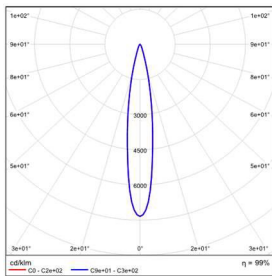

LIGHT DISTRIBUTION@3000K LUMINAIRE DATA

MODEL : EIR7TF-08EL-130SS
 BEAM ANGLE : 16.9°
 POWER : 10W
 LUMENS : 772 lm
 CBCP : /
 EFFICACY : 76.6 lm /W

MODEL : EIR7TF-08EL-230SS
 BEAM ANGLE : 29.8°
 POWER : 10W
 LUMENS : 780.5 lm
 CBCP : /
 EFFICACY : 77.7 lm /W

MODEL : EIR7TF-08EL-430SS
 BEAM ANGLE : 46.6°
 POWER : 10W
 LUMENS : 812 lm
 CBCP : /
 EFFICACY : 81.4 lm /W

MODEL : EIR7TF-08EL-630SS
 BEAM ANGLE : 61.5°
 POWER : 10 W
 LUMENS : 884.5 lm
 CBCP : /
 EFFICACY : 88.7 lm /W