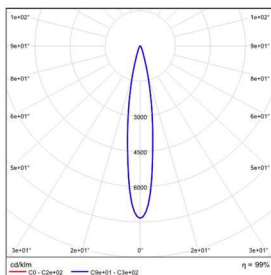

MODEL : EIR7TF-08EL-430SS
 BEAM ANGLE : 46.6°
 POWER : 10W
 LUMENS : 812 lm
 CBCP : /
 EFFICACY : 81.4 lm /W

MODEL : EIR7TF-08EL-630SS
 BEAM ANGLE : 61.5°
 POWER : 10 W
 LUMENS : 884.5 lm
 CBCP : /
 EFFICACY : 88.7 lm /W

LIGHT DISTRIBUTION@3000K LUMINAIRE DATA

MODEL : EIR8TF-08EL-130SS

BEAM ANGLE : 17.3°

POWER : 10W

LUMENS : 435 lm

CBCP : /

EFFICACY : 43.6 lm /W

MODEL : EIR8TF-08EL-230SS

BEAM ANGLE : 26.5°

POWER : 10W

LUMENS : 432 lm

CBCP : /

EFFICACY : 43.4 lm /W

MODEL : EIR8TF-08EL-430SS

BEAM ANGLE : 38.8°

POWER : 10W