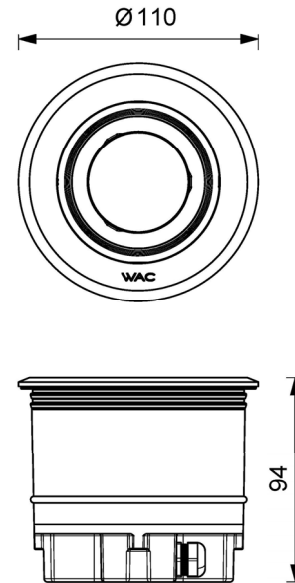

Line Drawing

Product Description

The FUEGO Compact face frame is made of high-quality stainless steel, with the lamp body made of aluminum die-casting and high-temperature powder spraying, suitable for outdoor environments. It has an IP67 protection level and an IK08 impact resistance level, and can withstand pressure of 1500kg. Cooperate with the design of the embedded cylinder to facilitate customer installation and maintenance. High transmittance lens, applied in residential areas, squares, parks, shopping centers, sculpture decoration lighting, etc.

Product Features

- **Body Material:** Aluminum alloy die-casting + Stainless steel frame
- **Optical System:** Lens
- **Finish:** Static electricity powder coating
- **Adjustable Angle:** /
- **Accessories:** /
- **Certification:** CCC
- **IP Rating:** IP67 , IK08
- **Insulation Level:** Class I
- **Operating Temperature:** -20°C~50°C

Product Specifications

- **LED Type:** COB
- **LED Power:** 8.5W Max
- **Source Lm:** 3000K 935lm
- **LED Lifetime:** >50000h-L70 /B10-Ta25°C(LM-80/TM-21)
- **CCT/CRI:** 2700K , 3000K , 4000K , Ra90
- **SDCM:** 3 SDCM
- **Input:** 220V AC/50Hz
- **Dimming:** ON-OFF
- **Net Weight:** 0.8Kg , without packing

Order Model

Model	Comment	Power (W)	LEDs (quantity)	Max Lumens (lm)	Control Systems	Beam	CCT	Finish
EIR7T	F Fixed Lumens	08 8.5W	COB	885	EL ON-OFF 220V AC Power Supply	1 17°	27 2700K	SS Stainless Steel
						2 29°	30 3000K	
						4 47°	40 4000K	
						6 62°		

Example : EIR7TF-08EL-127SS