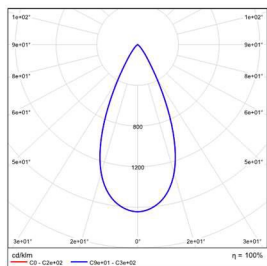

LIGHT DISTRIBUTION@3000K LUMINAIRE DATA

MODEL : EIR8TF-08EL-130SS

BEAM ANGLE : 17.3°

POWER : 10W

LUMENS : 435 lm

CBCP : /

EFFICACY : 43.6 lm /W

MODEL : EIR8TF-08EL-230SS

BEAM ANGLE : 26.5°

POWER : 10W

LUMENS : 432 lm

CBCP : /

EFFICACY : 43.4 lm /W

MODEL : EIR8TF-08EL-430SS

BEAM ANGLE : 38.8°

POWER : 10W