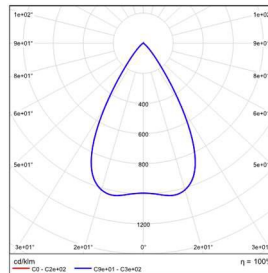

LIGHT DISTRIBUTION@3000K LUMINAIRE DATA

MODEL : EIR7TF-08EL-130SS
 BEAM ANGLE : 16.9°
 POWER : 10W
 LUMENS : 772 lm
 CBCP : /
 EFFICACY : 76.6 lm /W

MODEL : EIR7TF-08EL-230SS
 BEAM ANGLE : 29.8°
 POWER : 10W
 LUMENS : 780.5 lm
 CBCP : /
 EFFICACY : 77.7 lm /W

MODEL : EIR7TF-08EL-430SS
 BEAM ANGLE : 46.6°
 POWER : 10W
 LUMENS : 812 lm
 CBCP : /
 EFFICACY : 81.4 lm /W

MODEL : EIR7TF-08EL-630SS
 BEAM ANGLE : 61.5°
 POWER : 10 W
 LUMENS : 884.5 lm
 CBCP : /
 EFFICACY : 88.7 lm /W