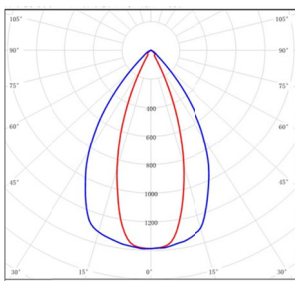

LIGHT DISTRIBUTION@3000K LUMINAIRE DATA

MODEL:	EP8MI-25EL-F27BK
BEAM ANGLE:	NEMA 4X3
POWER:	24W
LUMENS:	522 lm
CBCP:	/
EFFICACY:	21.8 lm/W

MODEL:	EP8MI-25EL-F27BK
BEAM ANGLE:	NEMA 5X4
POWER:	24W
LUMENS:	906 lm
CBCP:	/
EFFICACY:	37.7 lm/W