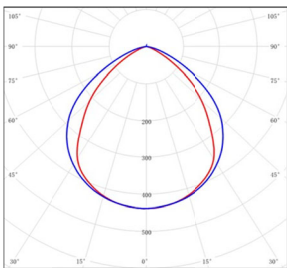

LIGHT DISTRIBUTION@3000K LUMINAIRE DATA

MODEL:	EP8MI-25EL-F27BK
BEAM ANGLE:	NEMA 4X3
POWER:	24W
LUMENS:	522 lm
CBCP:	/
EFFICACY:	21.8 lm/W

MODEL:	EP8MI-25EL-F27BK
BEAM ANGLE:	NEMA 5X4
POWER:	24W
LUMENS:	906 lm
CBCP:	/
EFFICACY:	37.7 lm/W