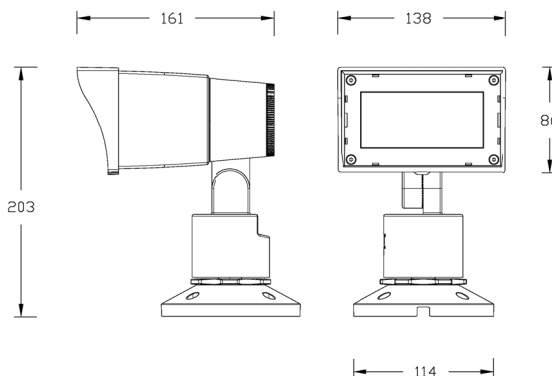

Line Drawing

Product Description

PANTHER ADJUSTBLE WASH floodlight is a professional LED floodlight designed by WAC for high-end outdoor landscape lighting places. It has the perfect and simple appearance of WAC design, utilizing effective heat dissipation to extend the lifespan of LED lamps. The low-key contour design and high-performance optical performance highlight the environment more, with beam angle adjustment and brightness adjustment functions. The installation structure can also be precisely adjusted vertically and horizontally for rotation, allowing individual lamps to adapt to different application scenarios. The direction of light can be changed, combined with corresponding accessories, to make the application of light spots more diverse.

Product Features

- Body Material: Aluminum alloy die-casting
- Optical System: Lens
- Finish: Static electricity powder coating
- Adjustable Angle: Vertical+90°/-30°, horizontal 0-360°
- Accessories: Ground insertion, Vertical light shield
- Certification: CCC
- IP Rating: IP65
- Insulation Level: Class I
- Operating Temperature: -20°C~50°C

Product Specifications

- LED Type: SMD
- LED Power: 21W (Max)
- Source Lm: 3000K 2310lm
- LED Lifetime: >50000h-L70 /B10-Ta25°C(LM-80/TM-21)
- CCT/CRI: 2700K, 3000K, 4000K, Ra80
- SDCM: 3 SDCM
- Input: 220V AC/50Hz
- Dimming: On-off
- Net Weight: 2Kg without packing

Order Model

Model	Power (W)	Max Lumens (lm)3000K	Control Systems	Beam	CCT	Finish
EP8MI-25	25(Max)	1697	EL ON-OFF 220V/AC Power Supply	F Adjustable Beam Angle	27 2700K	BK Black BZ Bronze
					30 3000K	
					40 4000K	

Example: EP8MI-25EL-F27BK