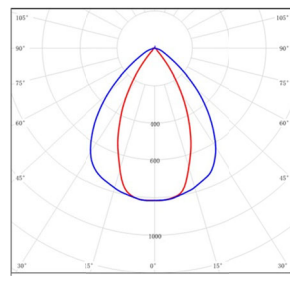

LIGHT DISTRIBUTION@3000K LUMINAIRE DATA

MODEL:	EP8MI-25EL-F27BK
BEAM ANGLE:	NEMA 4X3
POWER:	24W
LUMENS:	522 lm
CBCP:	/
EFFICACY:	21.8 lm/W

MODEL:	EP8MI-25EL-F27BK
BEAM ANGLE:	NEMA 5X4
POWER:	24W
LUMENS:	906 lm
CBCP:	/
EFFICACY:	37.7 lm/W