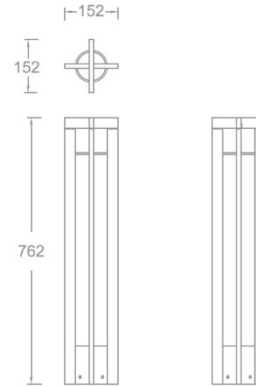

Line Drawing